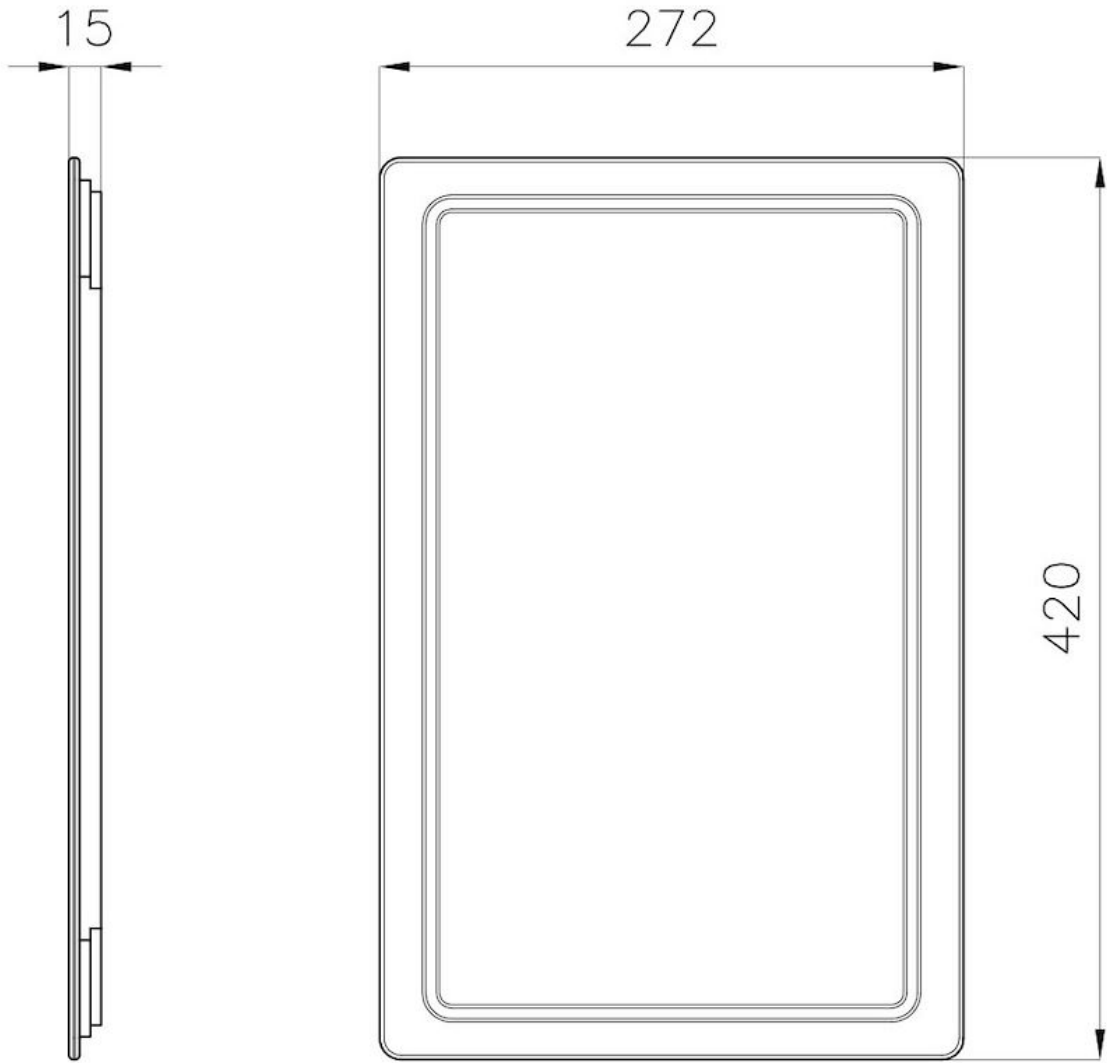

HPDE Chopping board GREY

Accessories e Complementi

Code: 8657 002

DETAILS

Material HDPE

Sink accessories HDPE cutting boards and kit

Dimensions 27,2x42 cm

TECHNICAL DATA