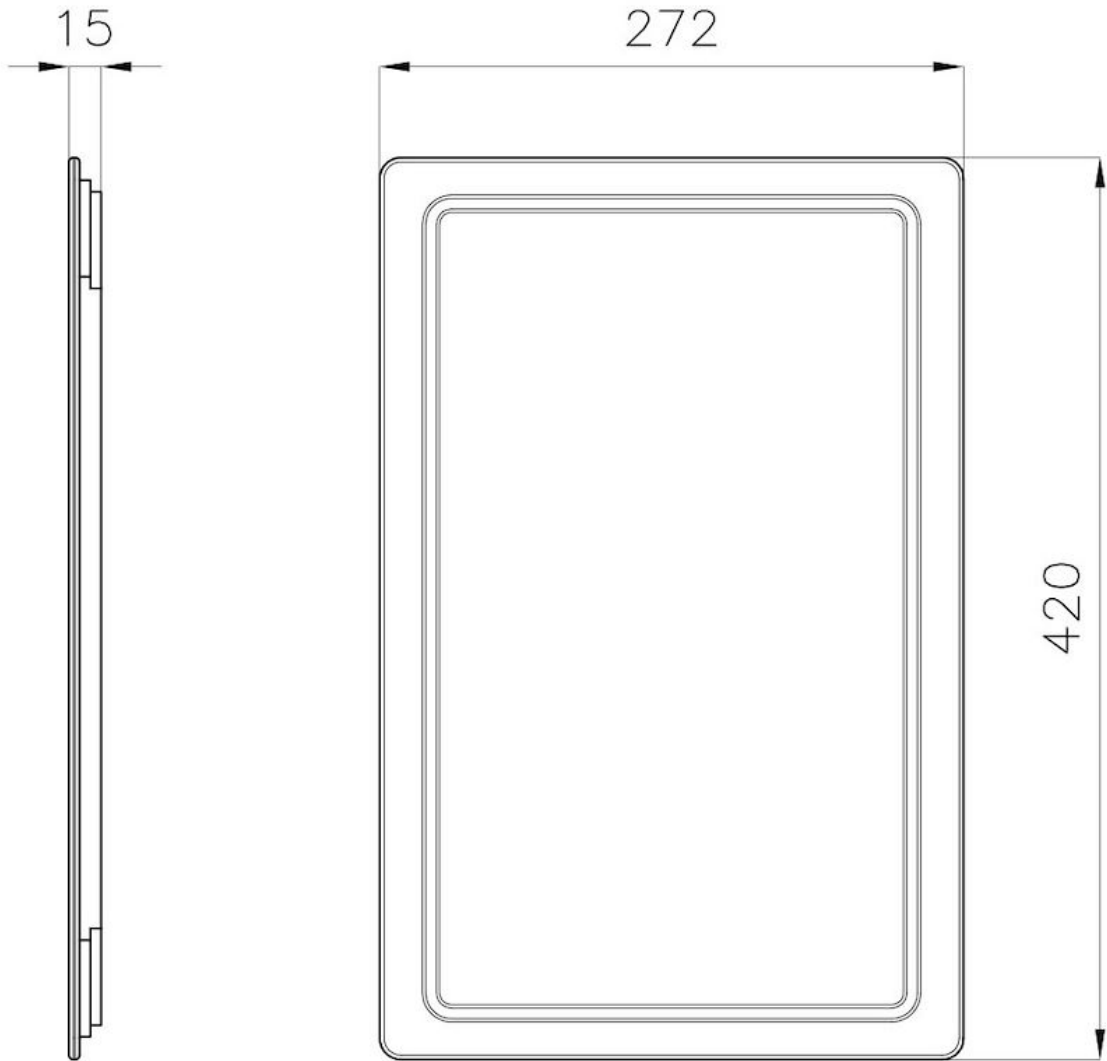

HPDE Chopping board

Accessories e Complements

Code: 8657 001

DETAILS

Material HDPE

Sink accessories HDPE cutting boards and kit

Dimensions 27,2x42 cm

TECHNICAL DATA