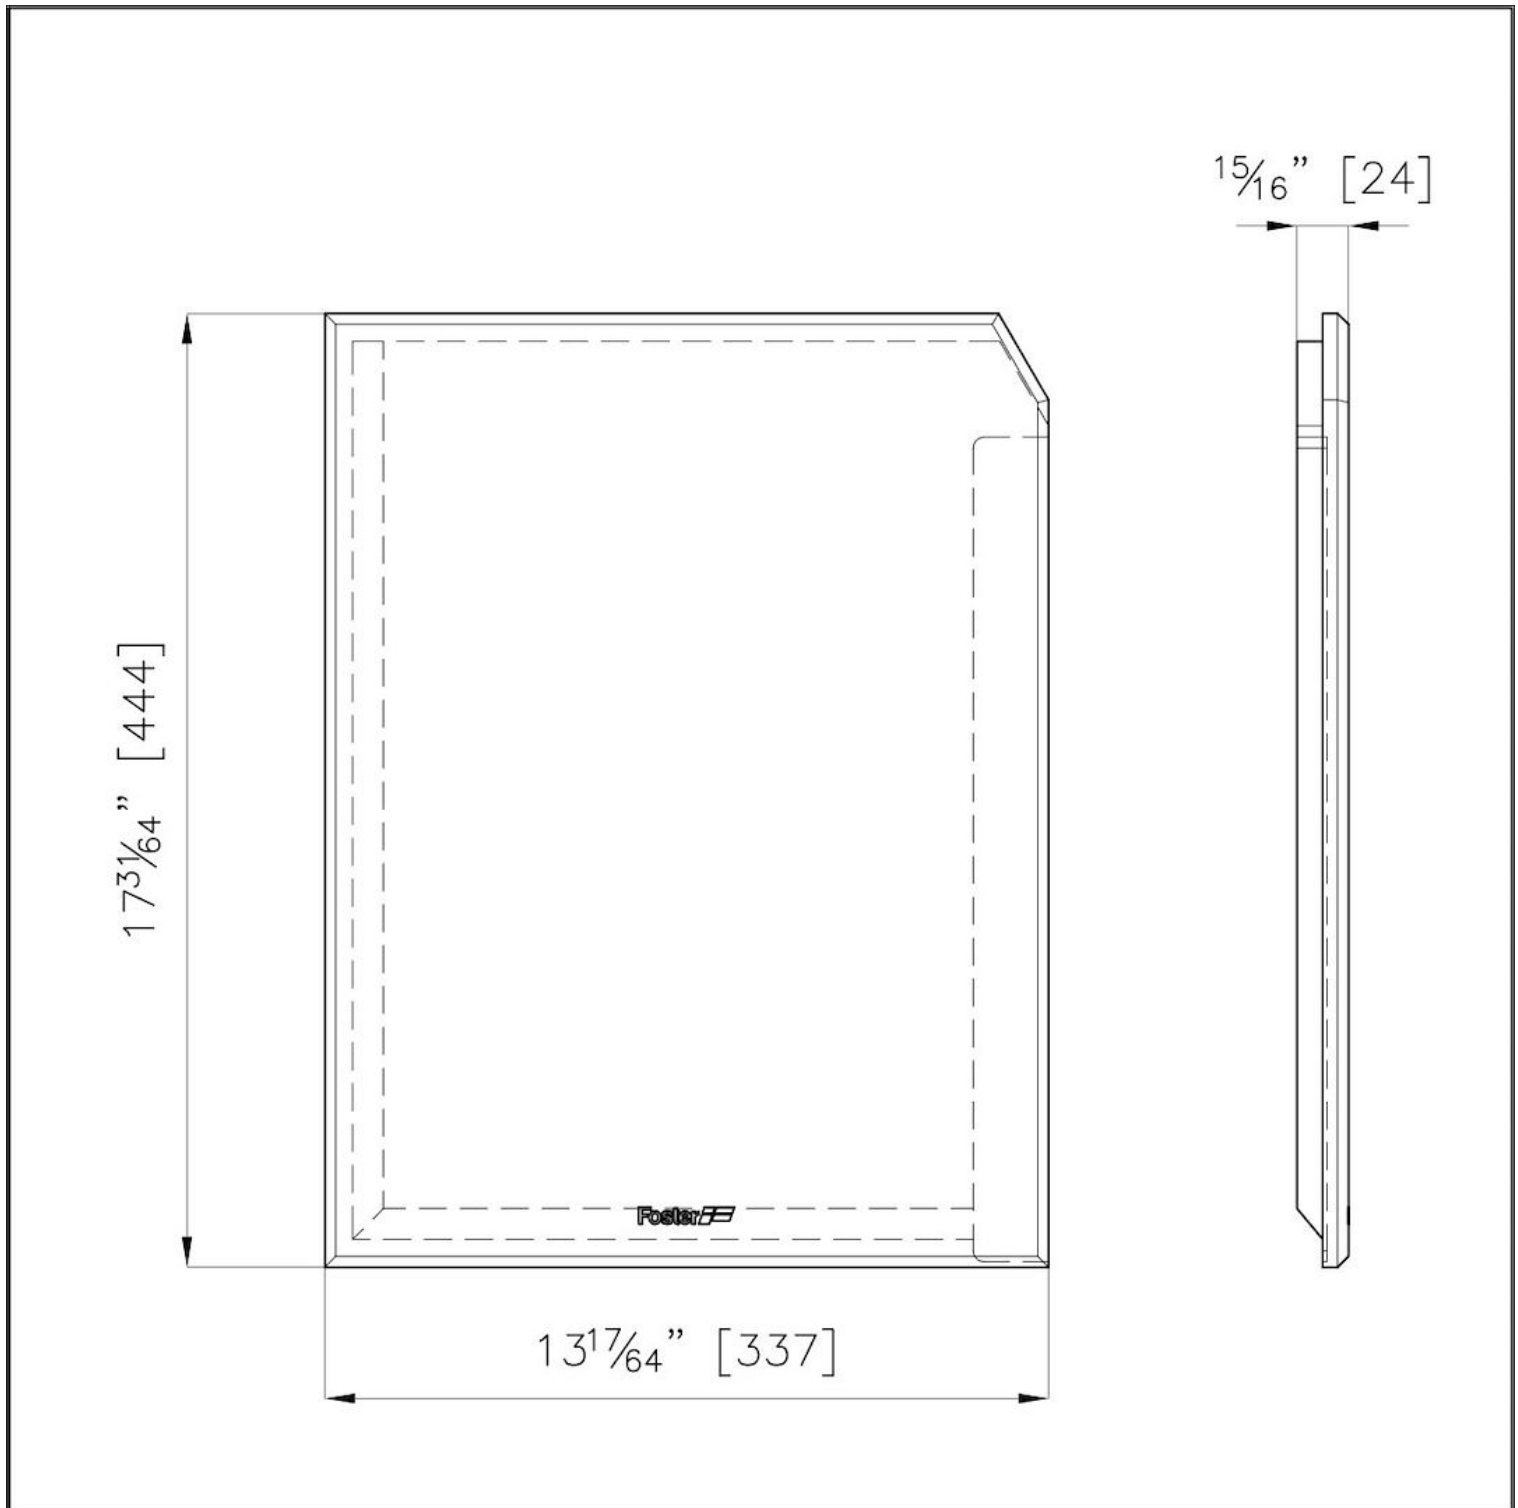

Iroko-wood sliding chopping board

Accessories e Complements

Code: 8656 001

DETAILS

Material Iroko Wood

Sink accessories Wooden cutting boards

Dimensions 44,4x33,7 cm

TECHNICAL DATA