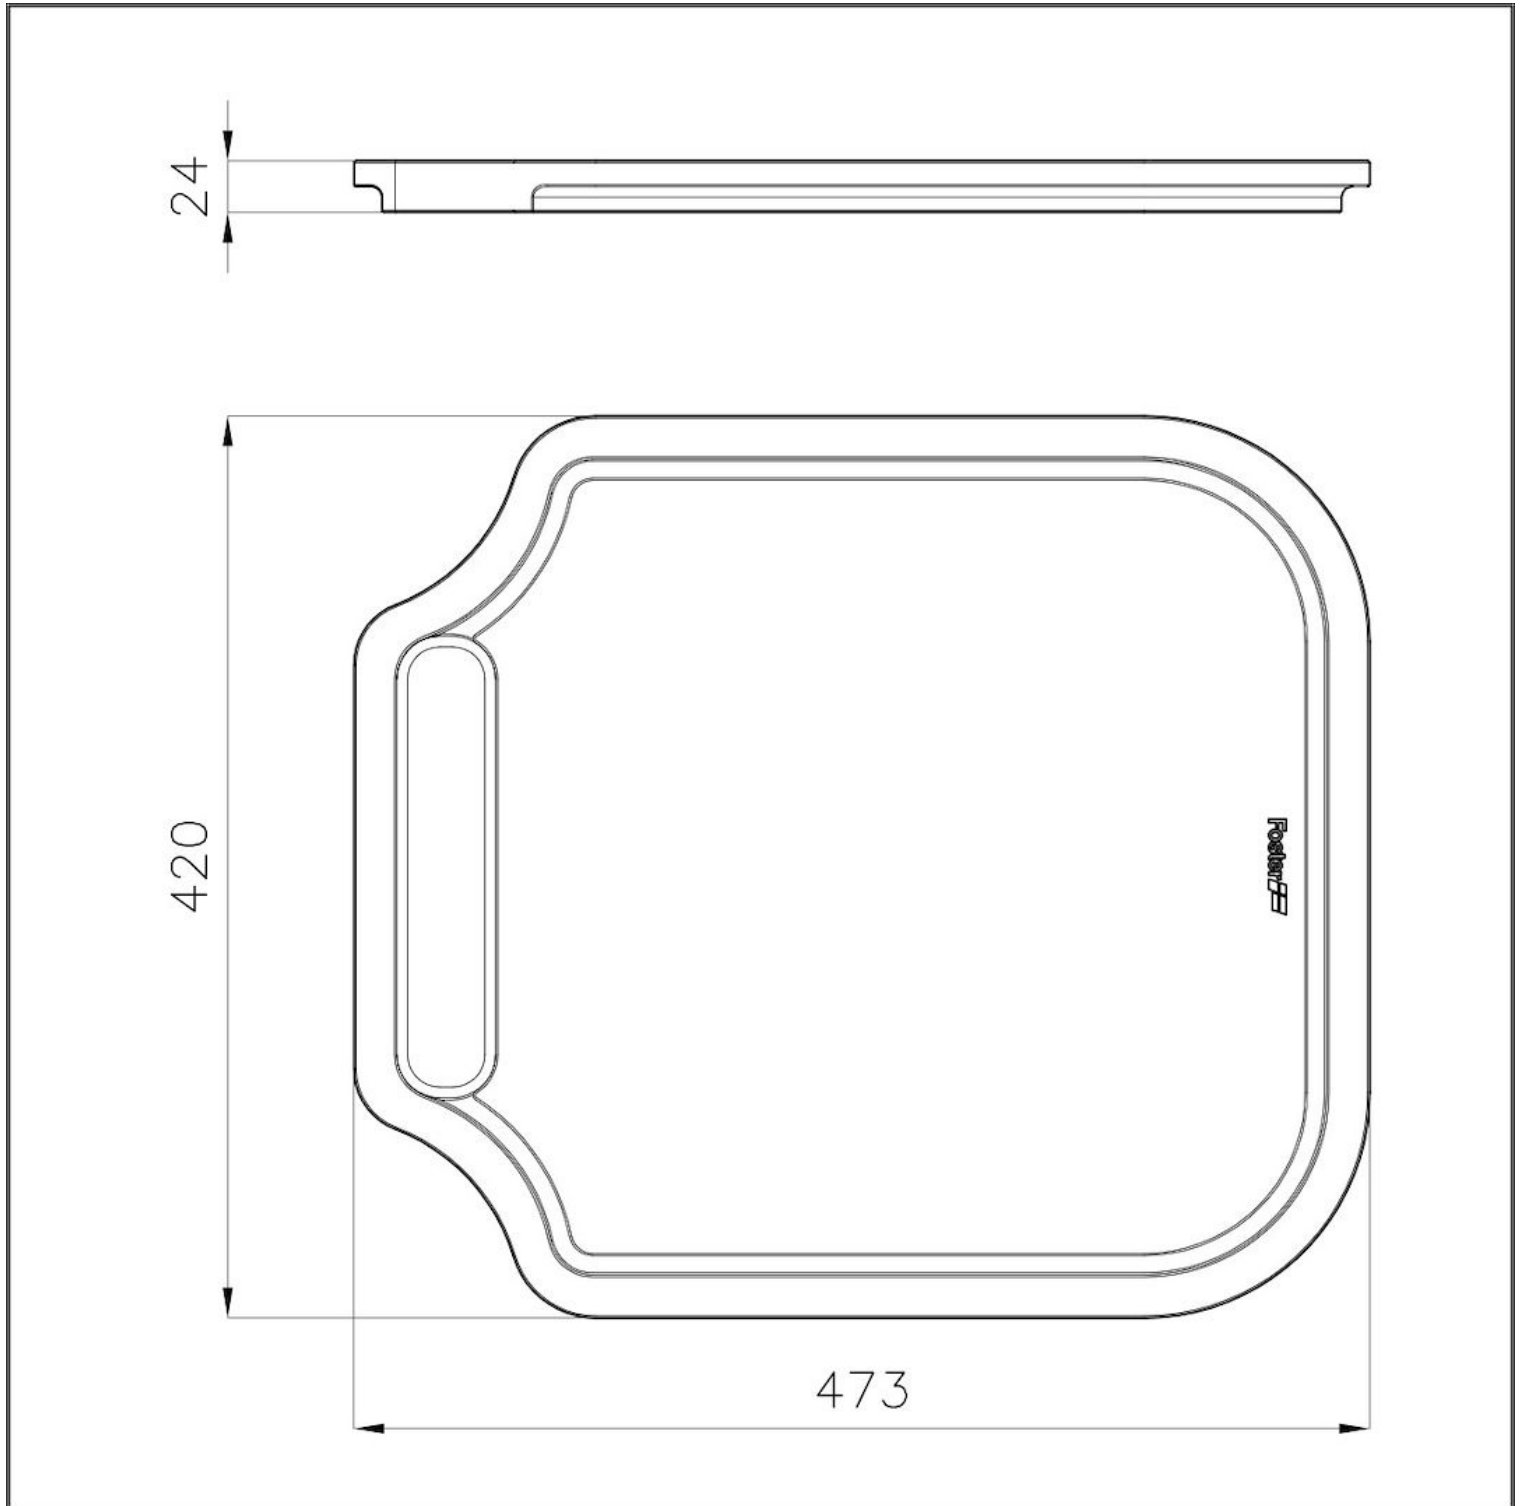

Iroko-wood chopping board

Accessories e Complements

Code: 8655 000

DETAILS

Material Iroko Wood

Sink accessories Wooden cutting boards

Dimensions 42x47,3 cm

TECHNICAL DATA