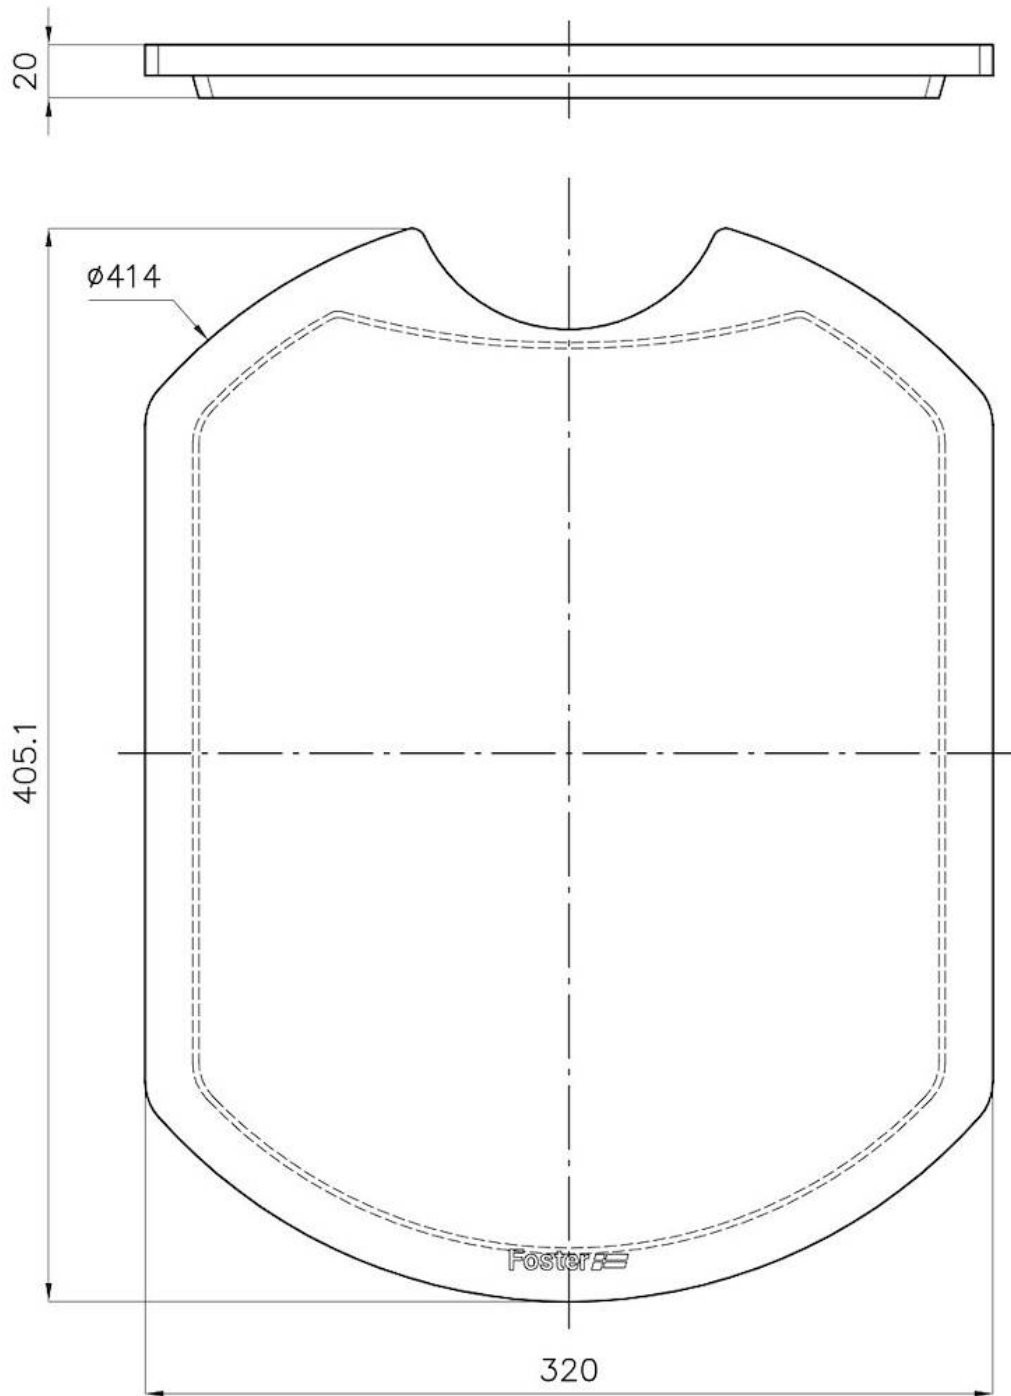

Iroko-wood chopping board

Accessories e Complements

Code: 8648 002

DETAILS

Material Iroko Wood

Sink accessories Wooden cutting boards

Dimensions Ø 414 mm

TECHNICAL DATA