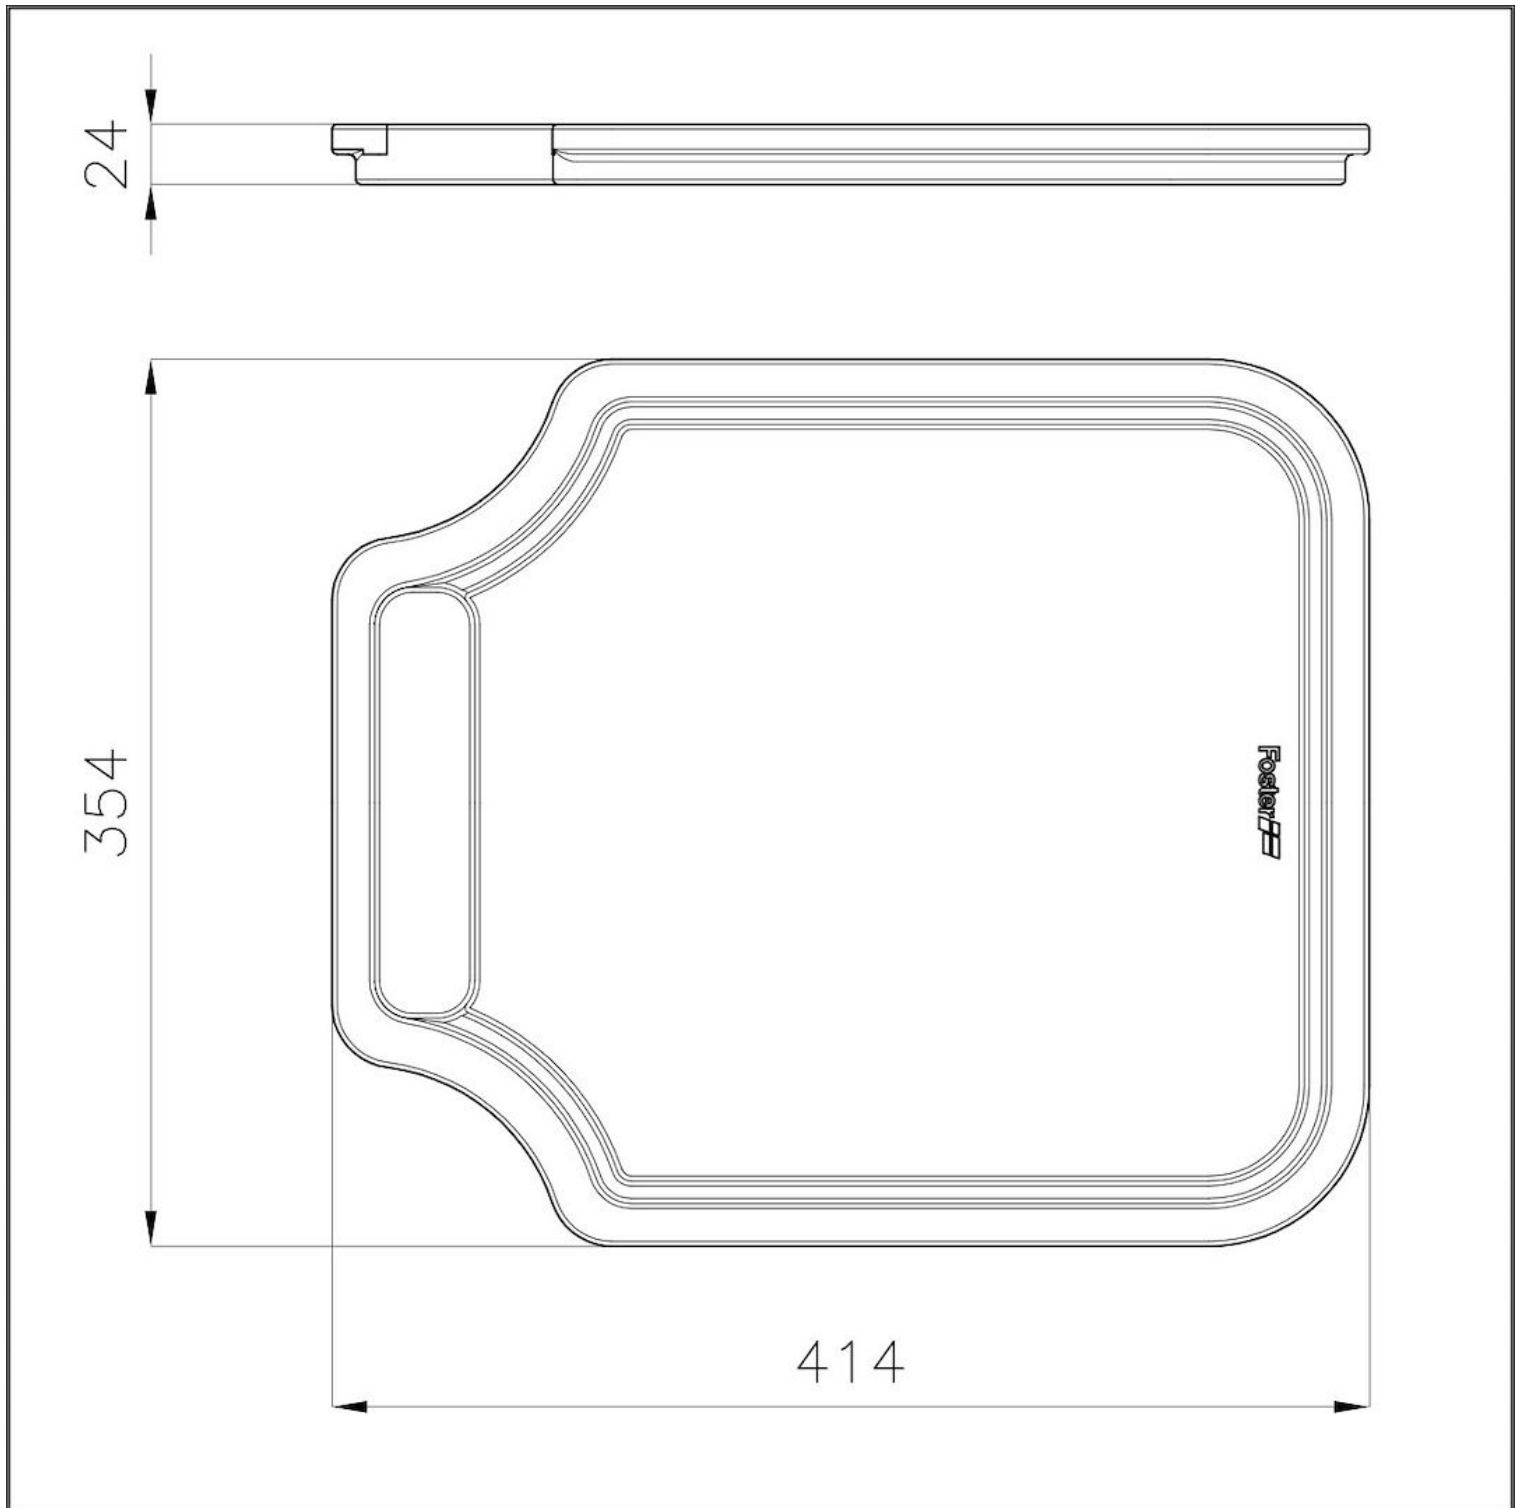

TECHNICAL DATA