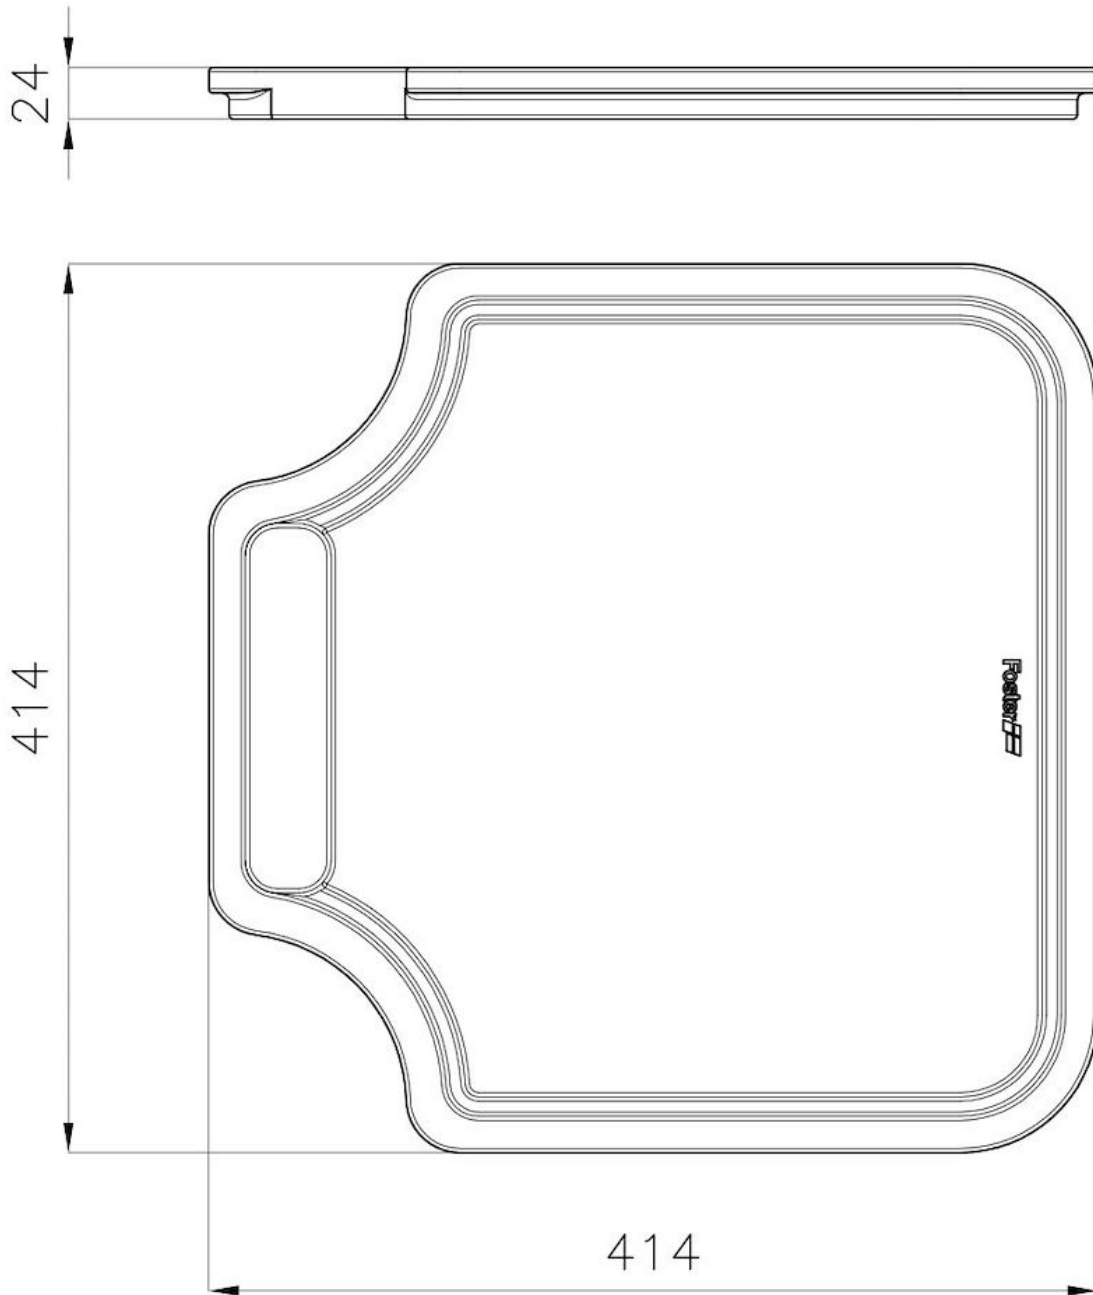

Iroko-wood chopping board

Accessories e Complements

Code: 8646 000

DETAILS

Material Iroko Wood

Sink accessories Wooden cutting boards

Dimensions 41,4x41,4 cm

TECHNICAL DATA