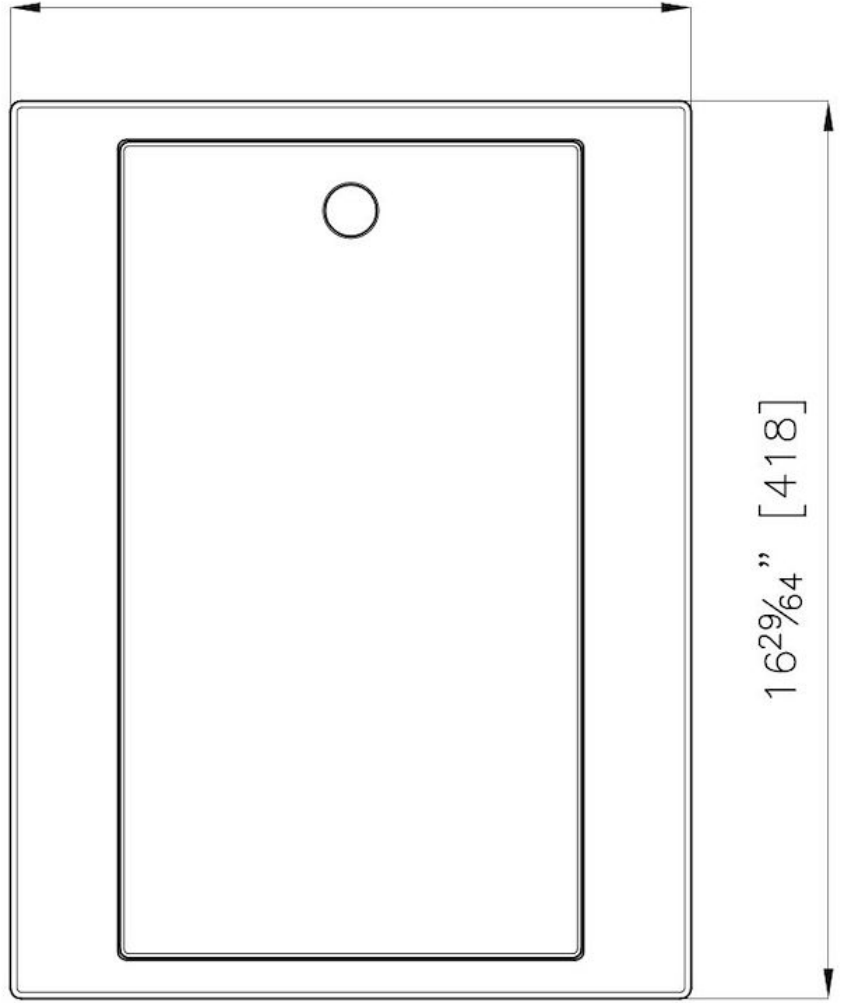

HPDE Twin chopping board

Accessories e Complements

Code: 8644 101

DETAILS

Material HDPE

Sink accessories HDPE cutting boards and kit

Dimensions 31,7x41,8 cm

TECHNICAL DATA

$1\frac{9}{32}$ " [15]

$12\frac{3}{64}$ " [317]

$16\frac{29}{64}$ " [418]

GALLERY

OPTIONAL ACCESSORIES

FINALMENTE, THE TOP
OUTDOOR EXPERIENCE