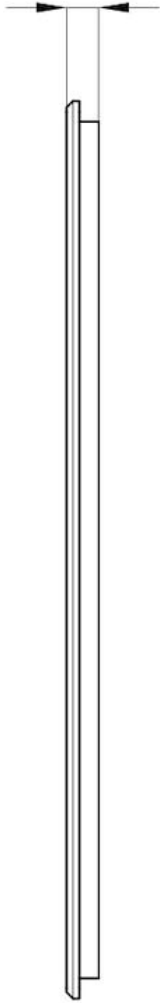

HPDE Twin chopping board

Accessories e Complements

Code: 8644 101

DETAILS

Material HDPE

Sink accessories HDPE cutting boards and kit

Dimensions 31,7x41,8 cm

TECHNICAL DATA

$1\frac{9}{32}$ " [15]

$12\frac{3}{64}$ " [317]

$16\frac{29}{64}$ " [418]

GALLERY

OPTIONAL ACCESSORIES

FINALMENTE, THE TOP
OUTDOOR EXPERIENCE