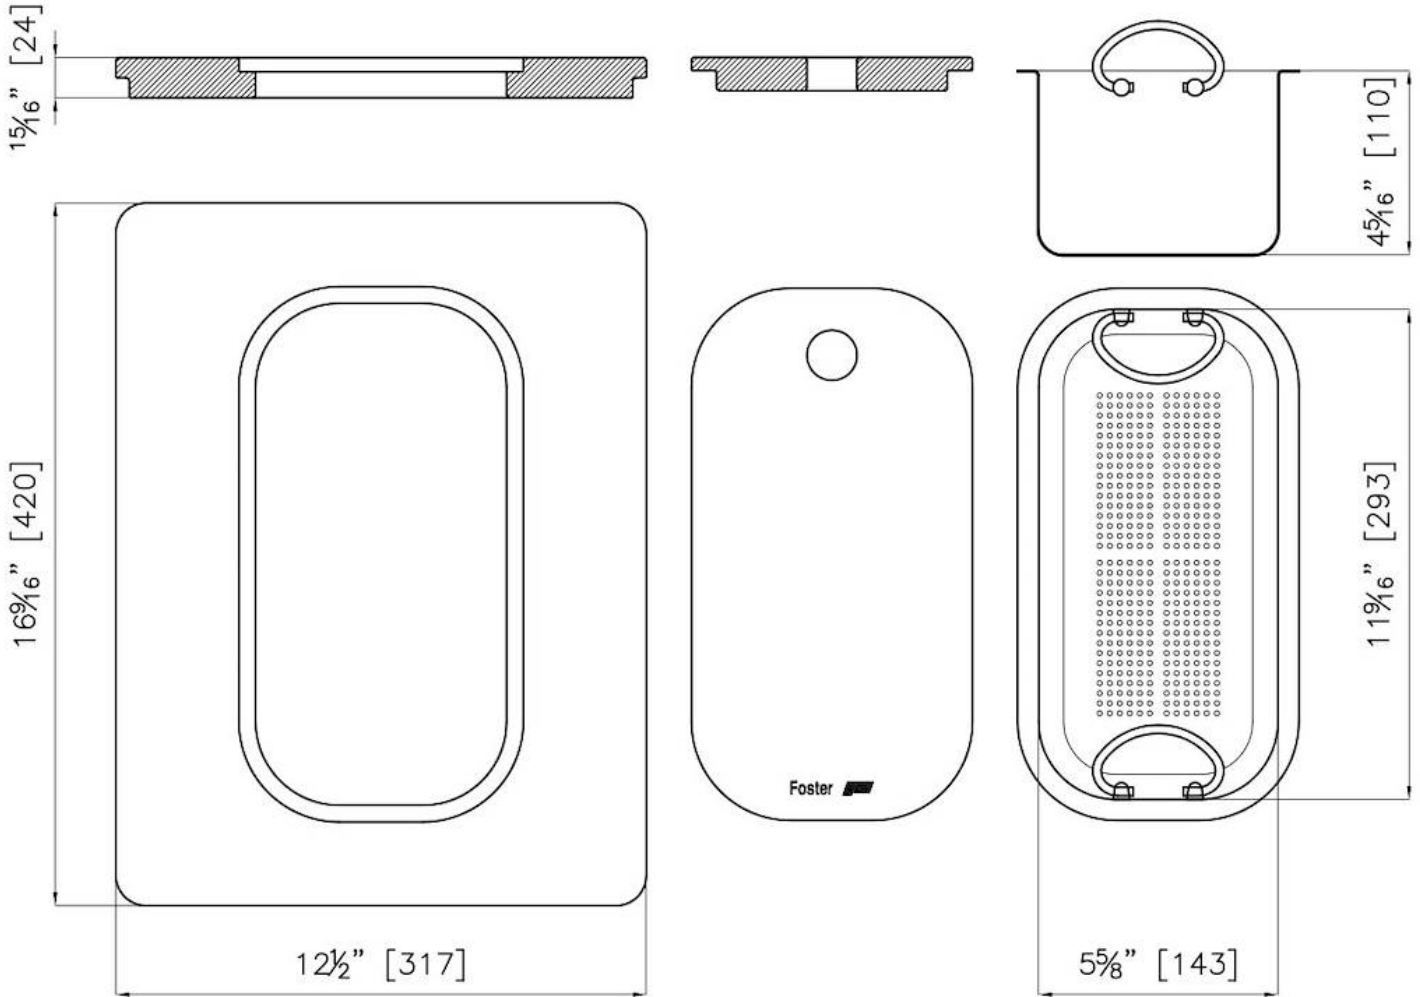

TECHNICAL DATA