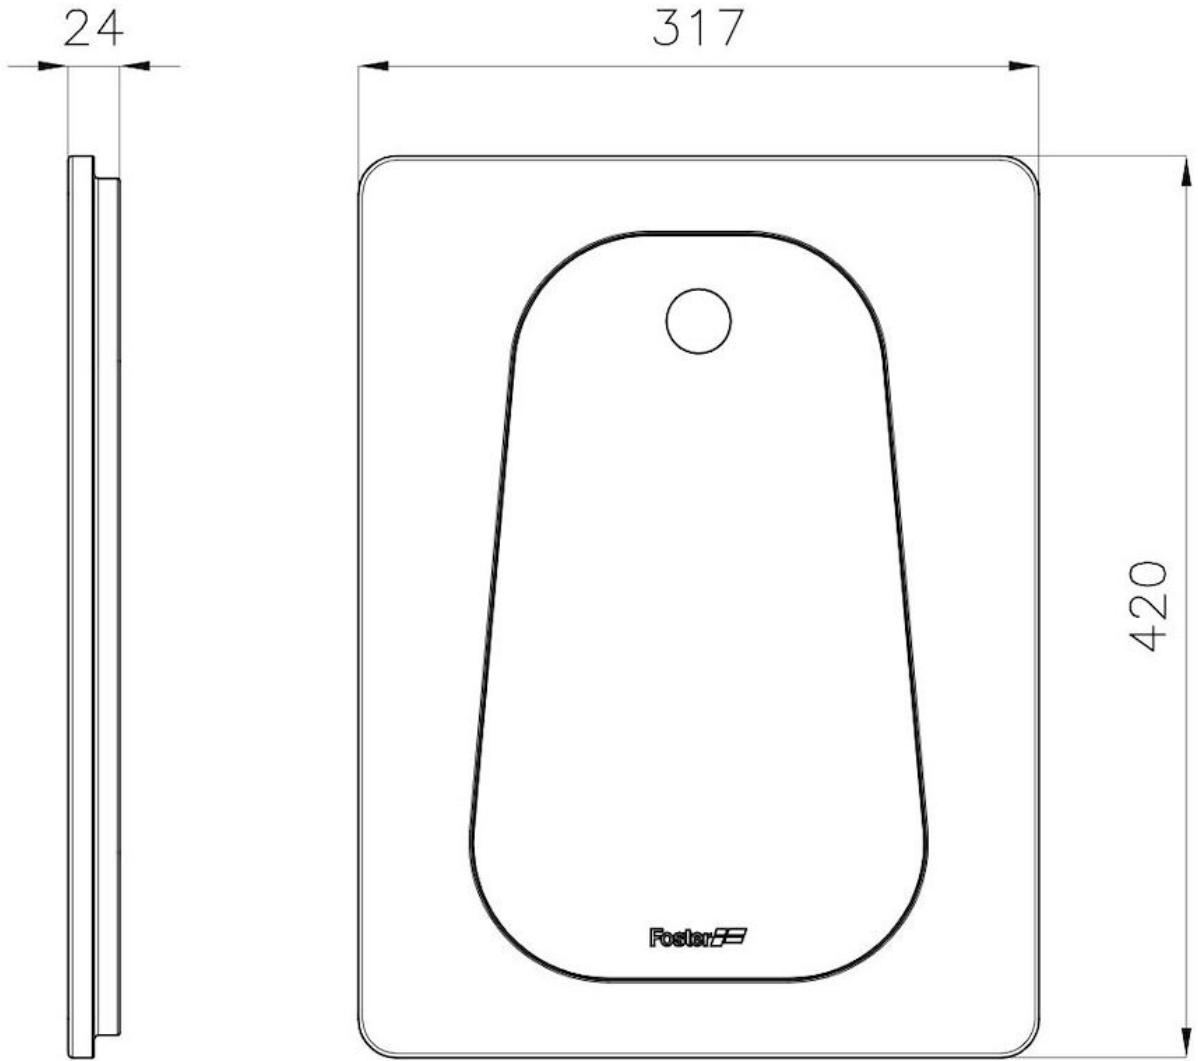

Iroko-wood sliding chopping board

Accessories e Complements

Code: 8644 041

DETAILS

Material Iroko Wood

Sink accessories Wooden cutting boards

Dimensions 31,7x42 cm

TECHNICAL DATA