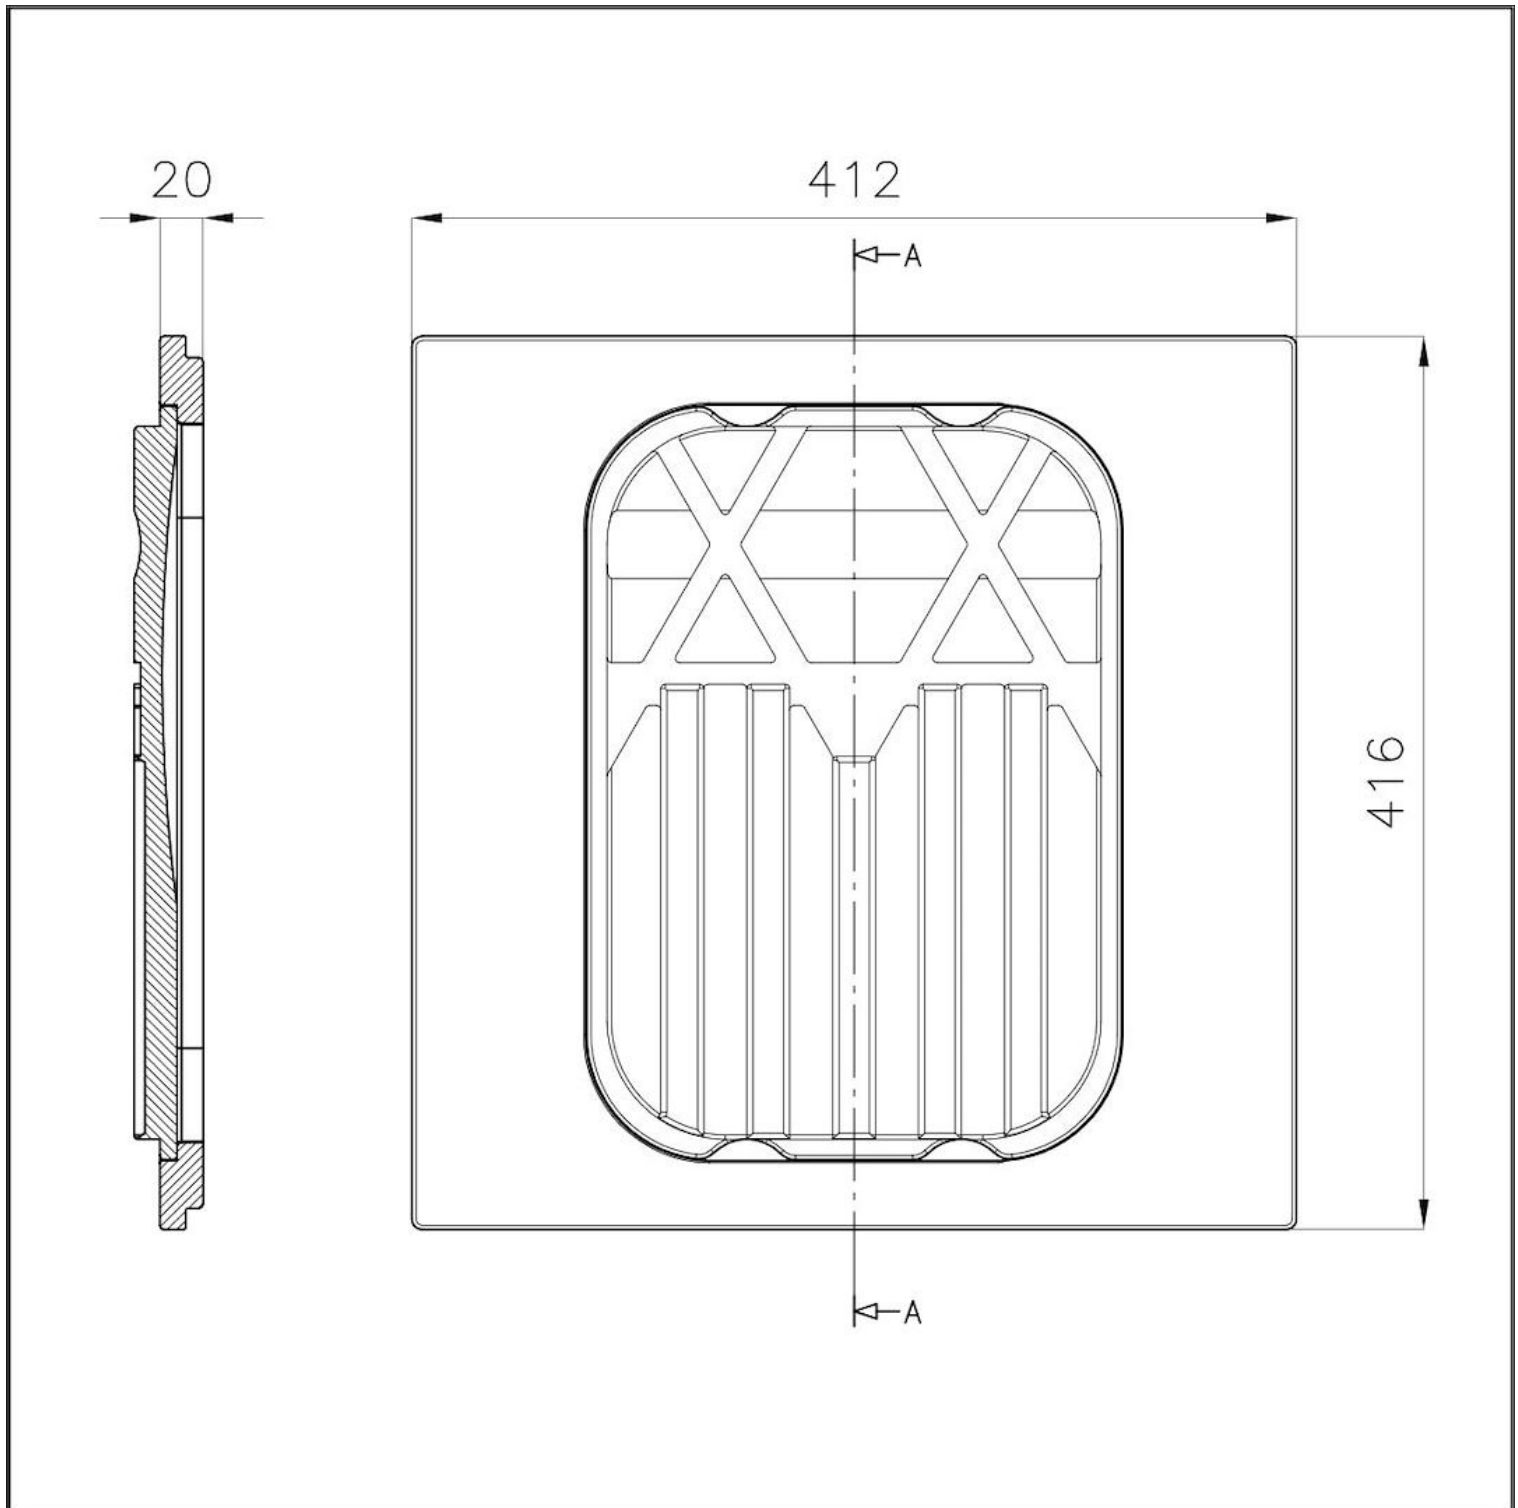

Iroko-wood twin chopping board

Accessories e Complements

Code: 8644 004

DETAILS

Material Iroko Wood

Sink accessories Wooden cutting boards

Dimensions 41,2x41,6 cm

TECHNICAL DATA