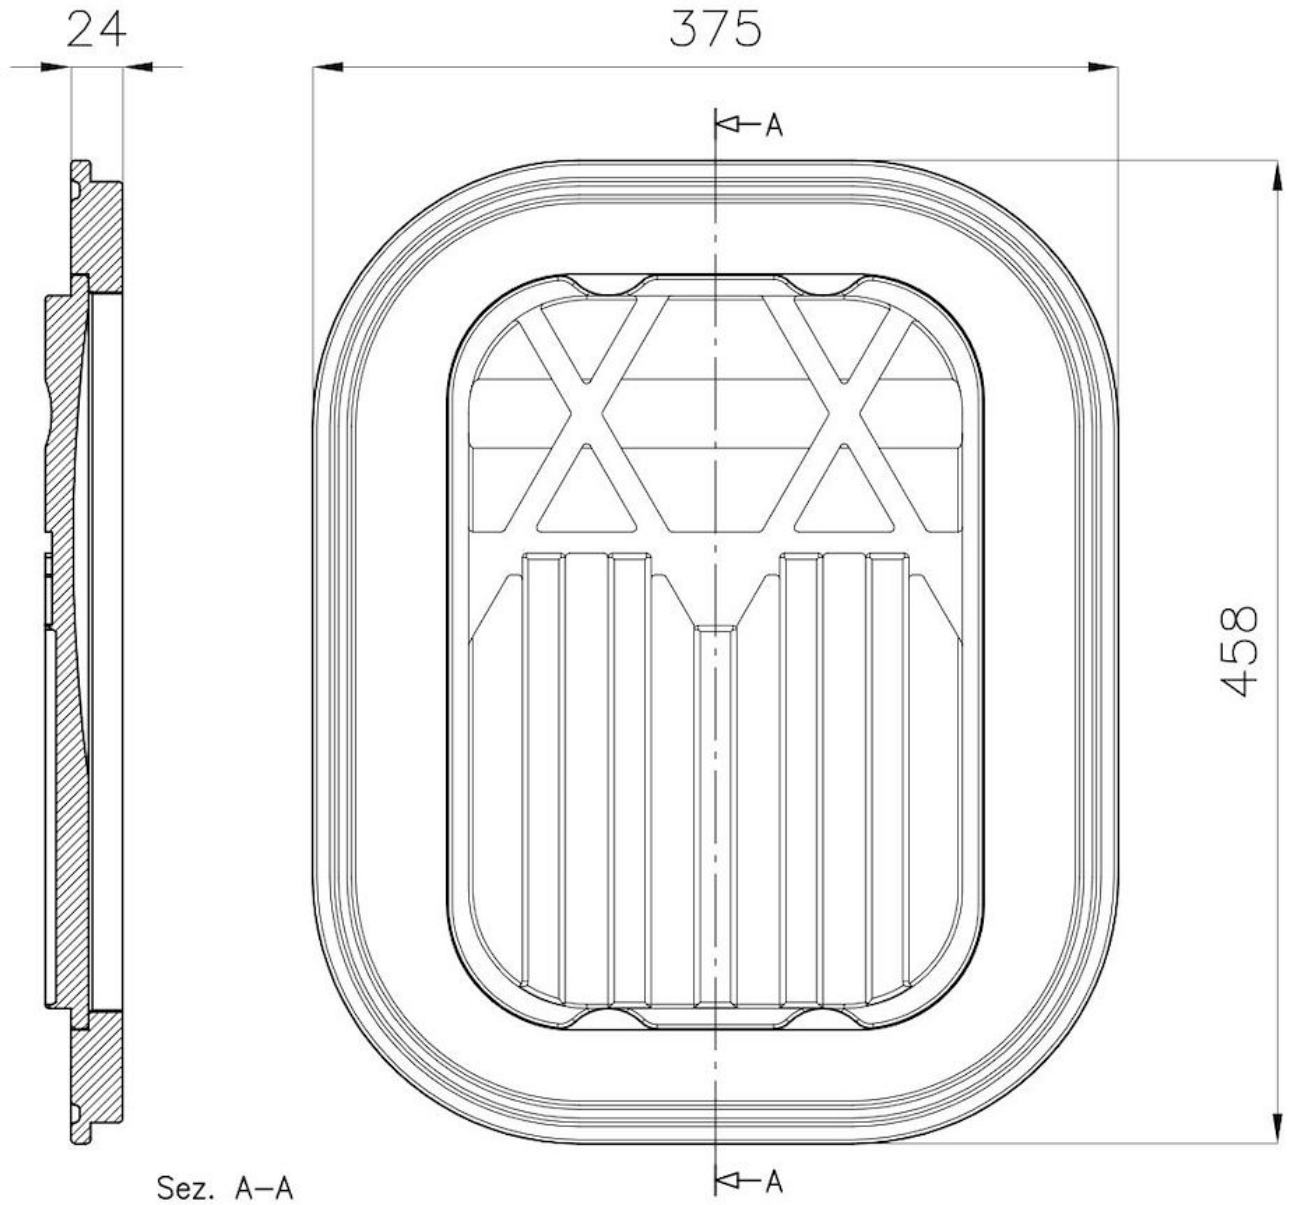

Iroko-wood twin chopping board

Accessories e Complements

Code: 8644 003

DETAILS

Material Iroko Wood

Sink accessories Wooden cutting boards

Dimensions 37,5x45,8 cm

TECHNICAL DATA