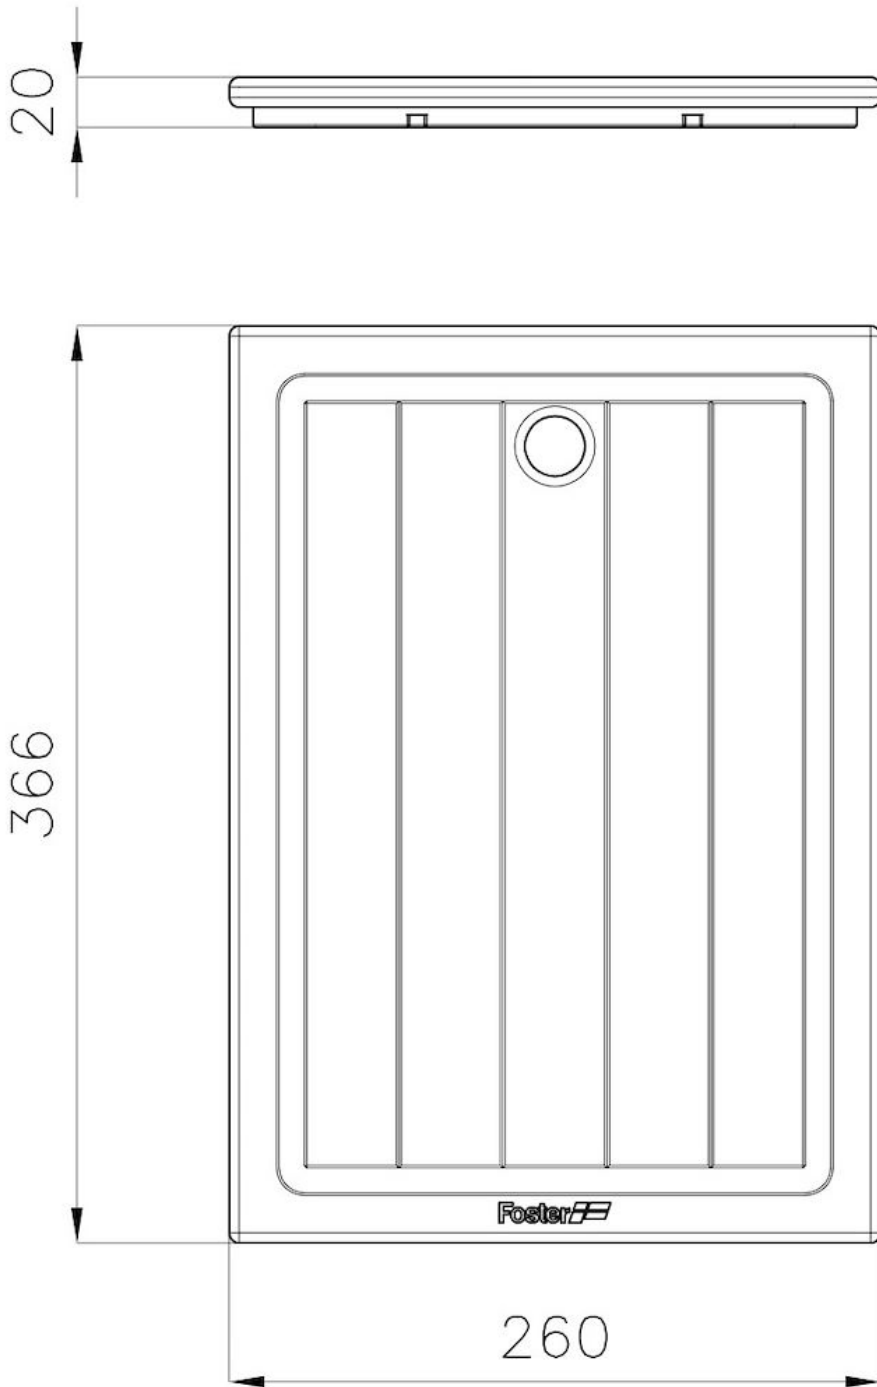

Iroko-wood chopping board

Accessories e Complements

Code: 8643 117

DETAILS

Material Iroko Wood

Sink accessories Wooden cutting boards

Dimensions 26x36,6 cm

TECHNICAL DATA