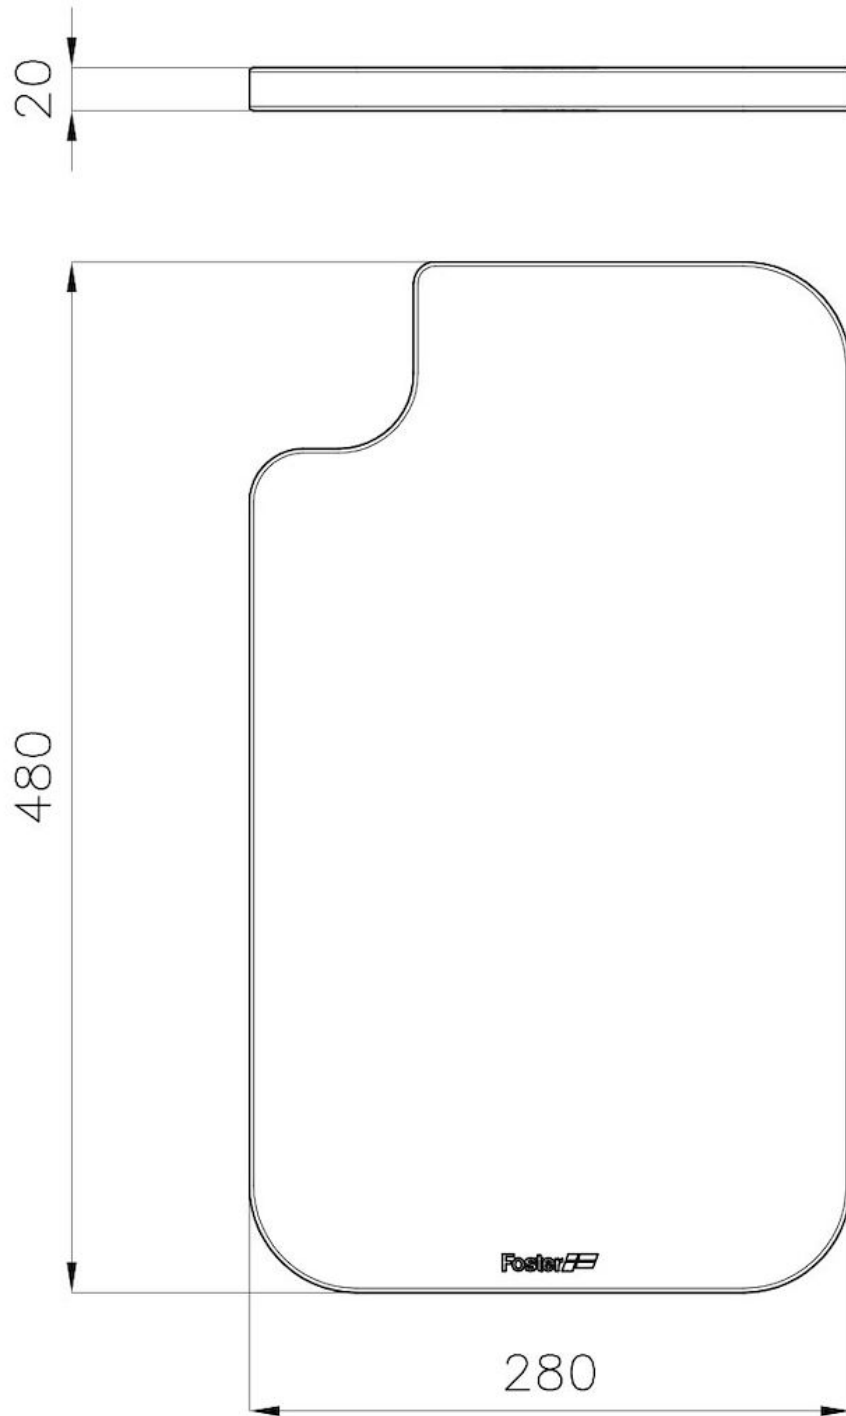

TECHNICAL DATA