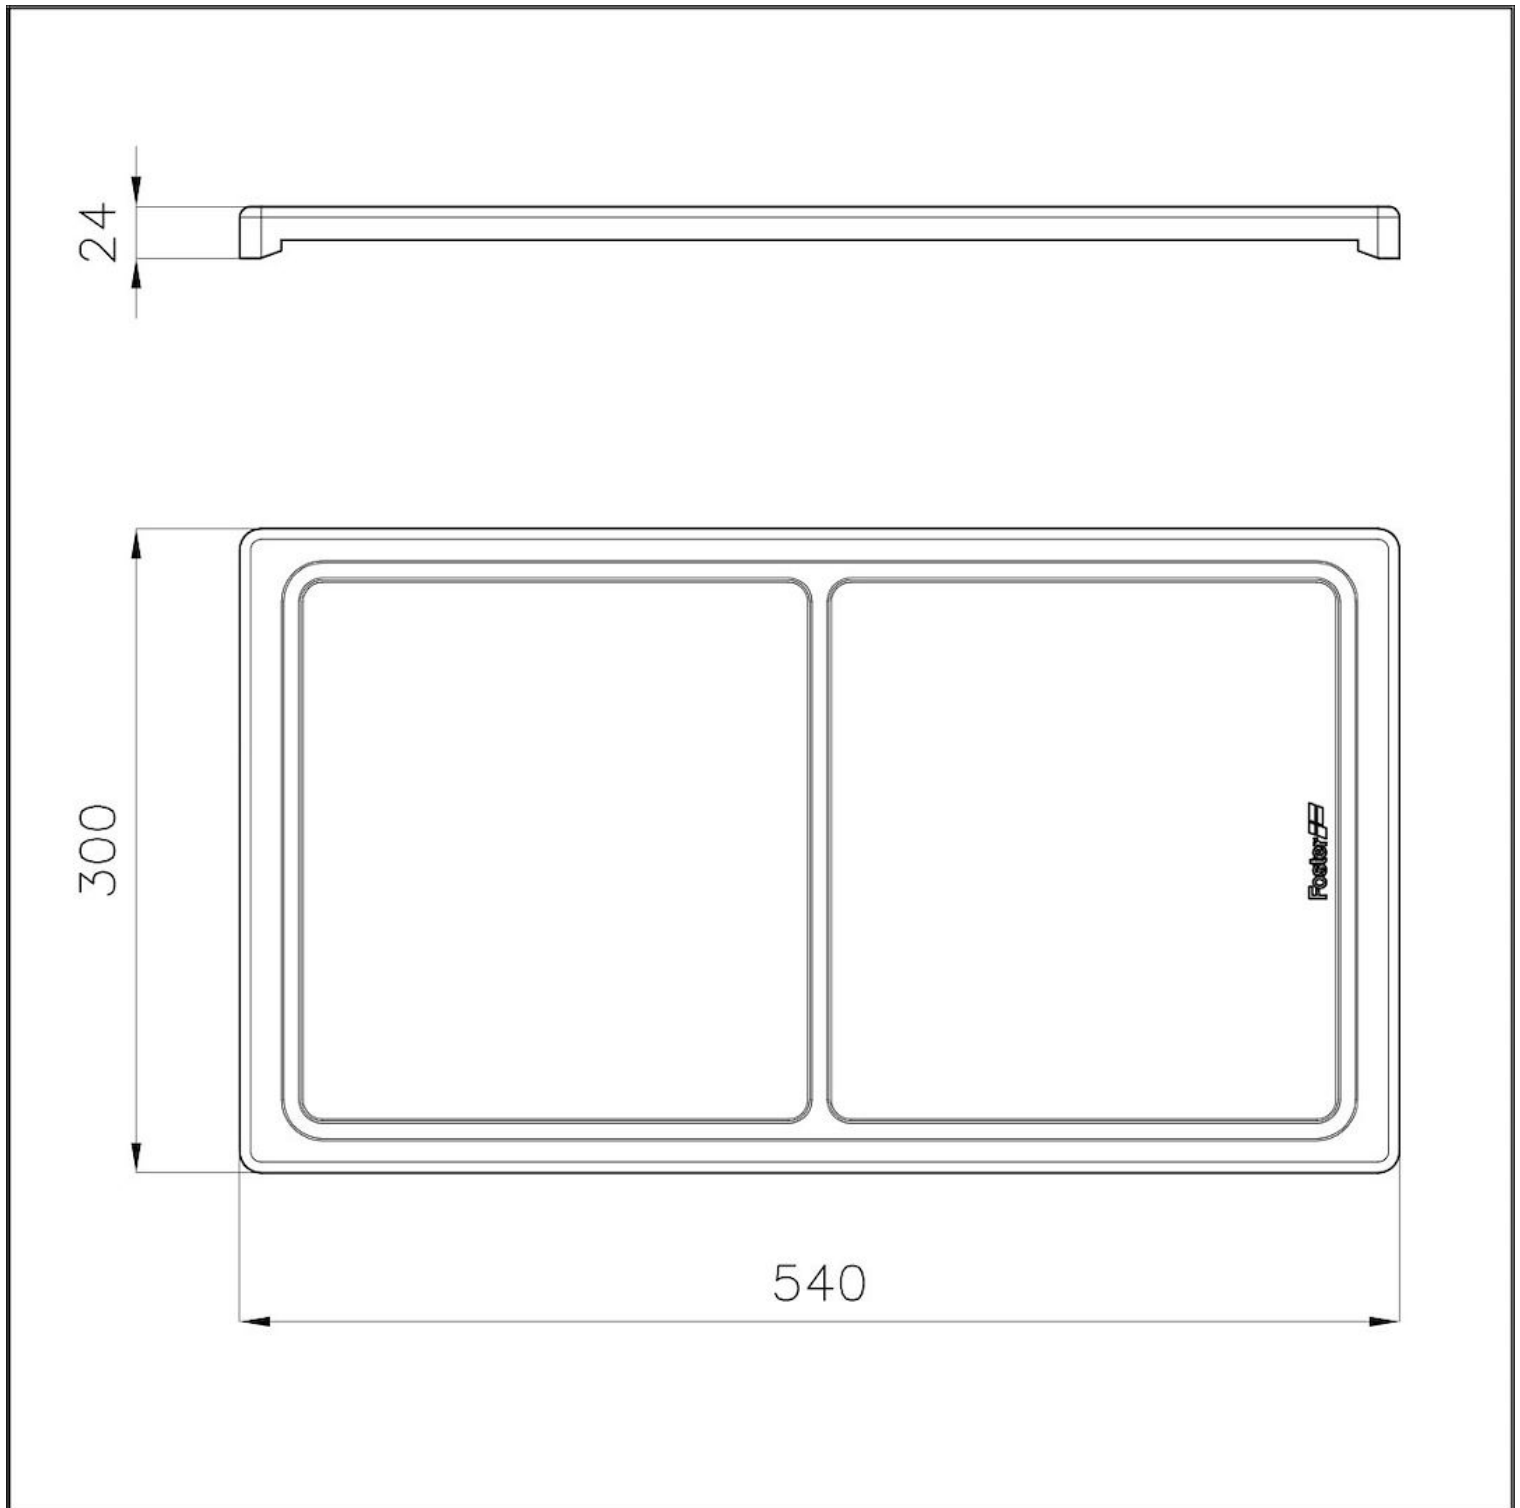

TECHNICAL DATA