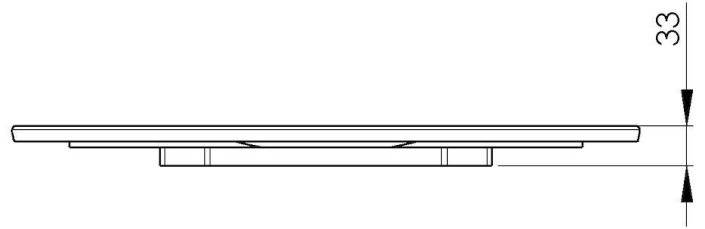

TECHNICAL DATA

8642 005

Iroko wood round chopping board
Tagliere rotondo in Iroko