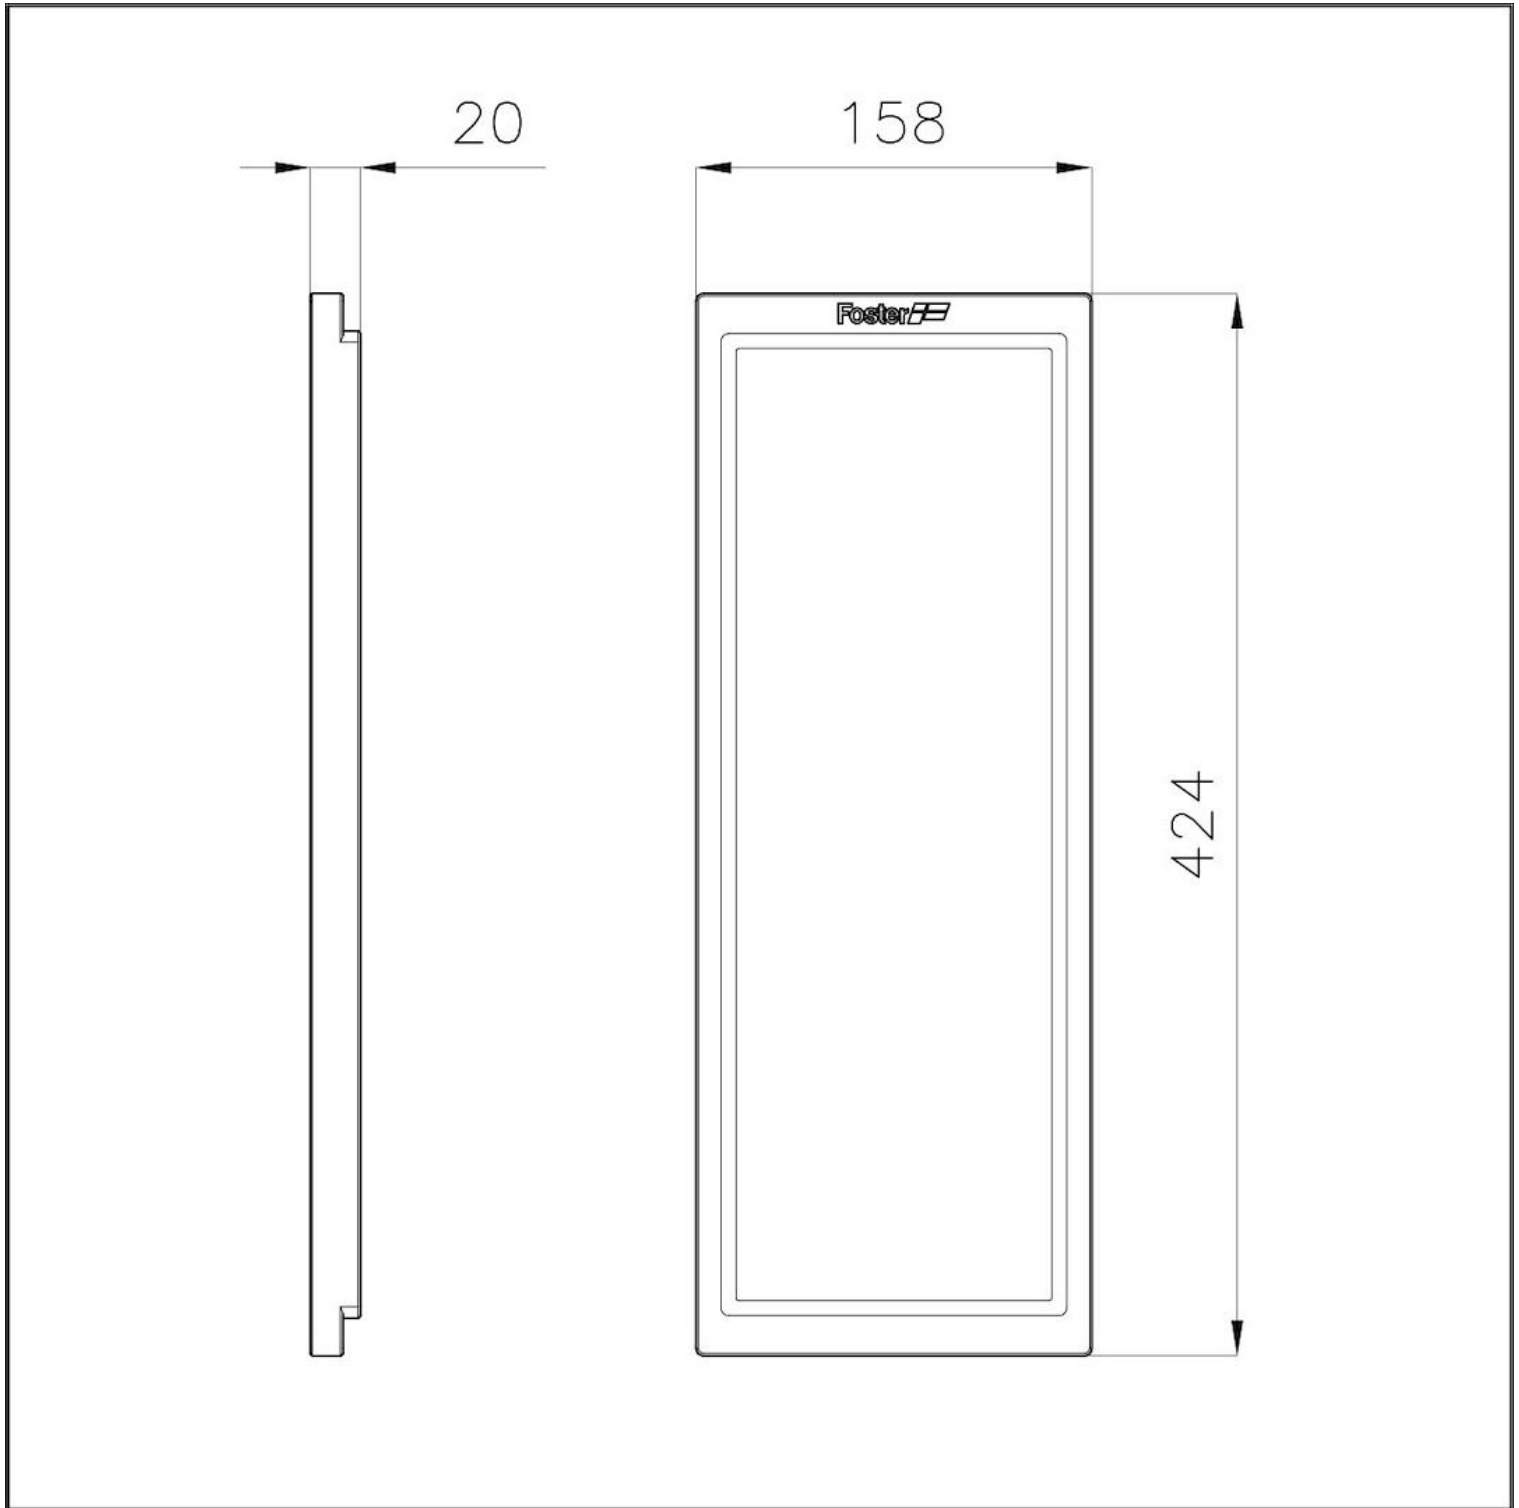

Walnut-wood chopping board

Accessories e Complements

Code: 8642 003

DETAILS

Material Wood American Walnut

Sink accessories Wooden cutting boards

Dimensions 15,8x42,4 cm

TECHNICAL DATA