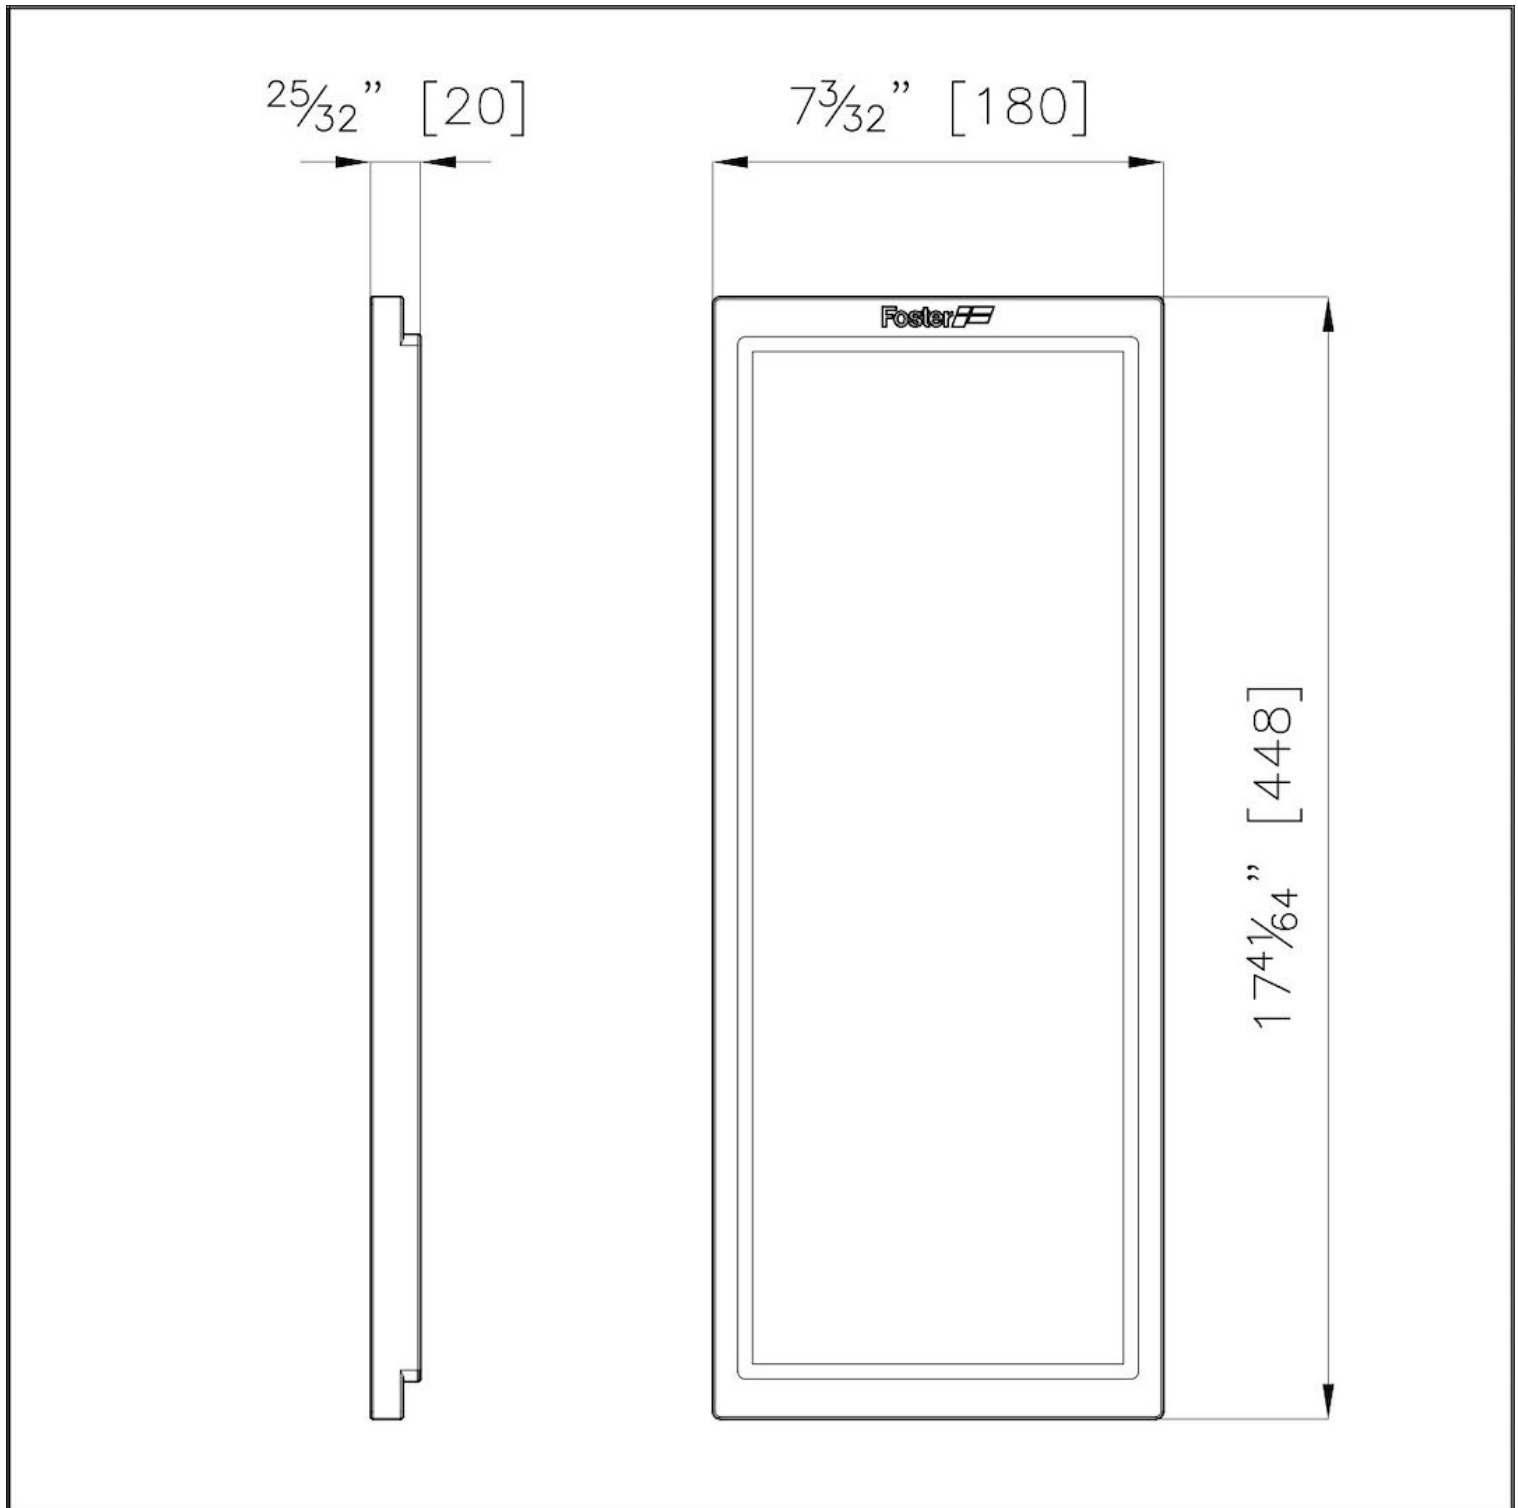

TECHNICAL DATA