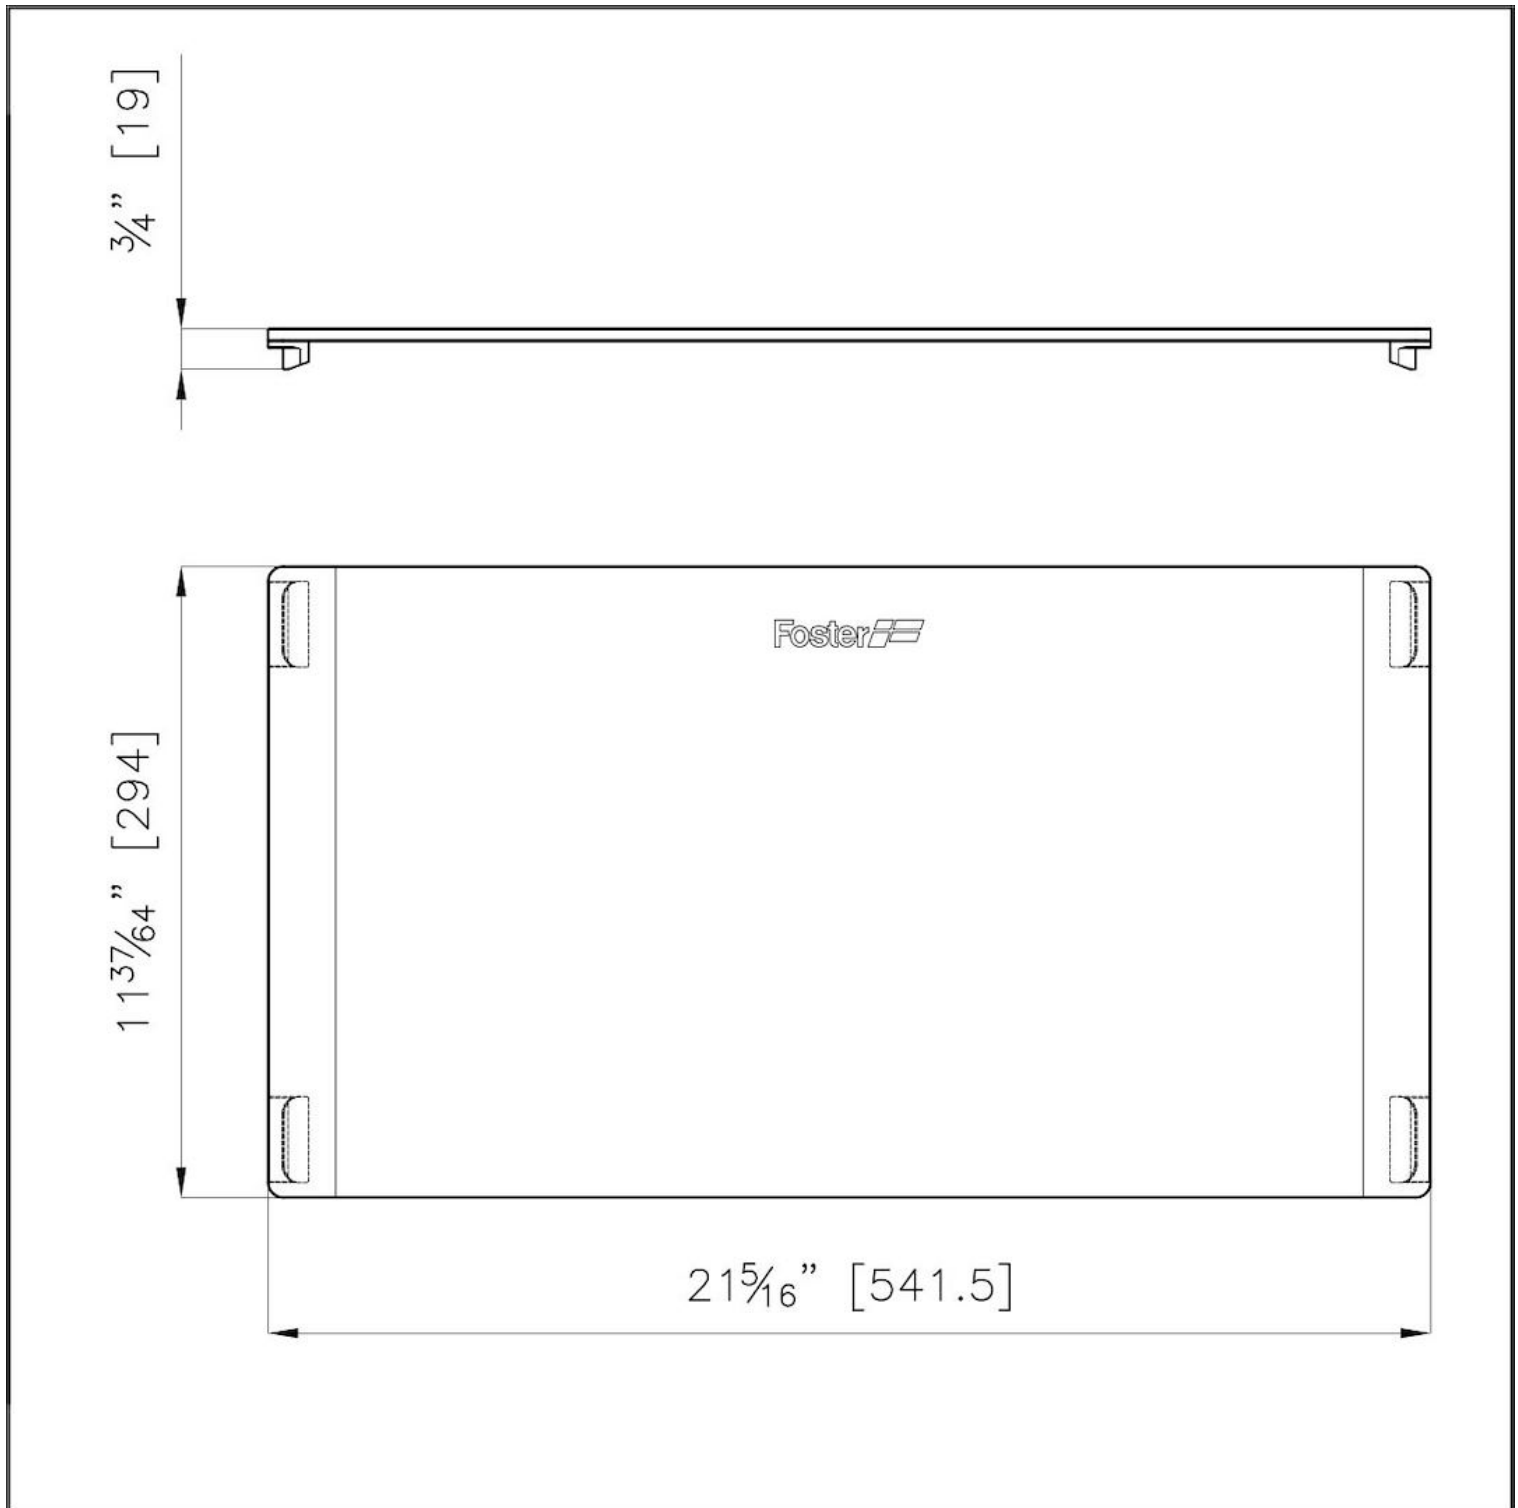

Glass chopping board

Accessories e Complements

Code: 8633 300

DETAILS

Material Crystal

Sink accessories Crystal cutting boards

Dimensions 29,4x54,1 cm

TECHNICAL DATA