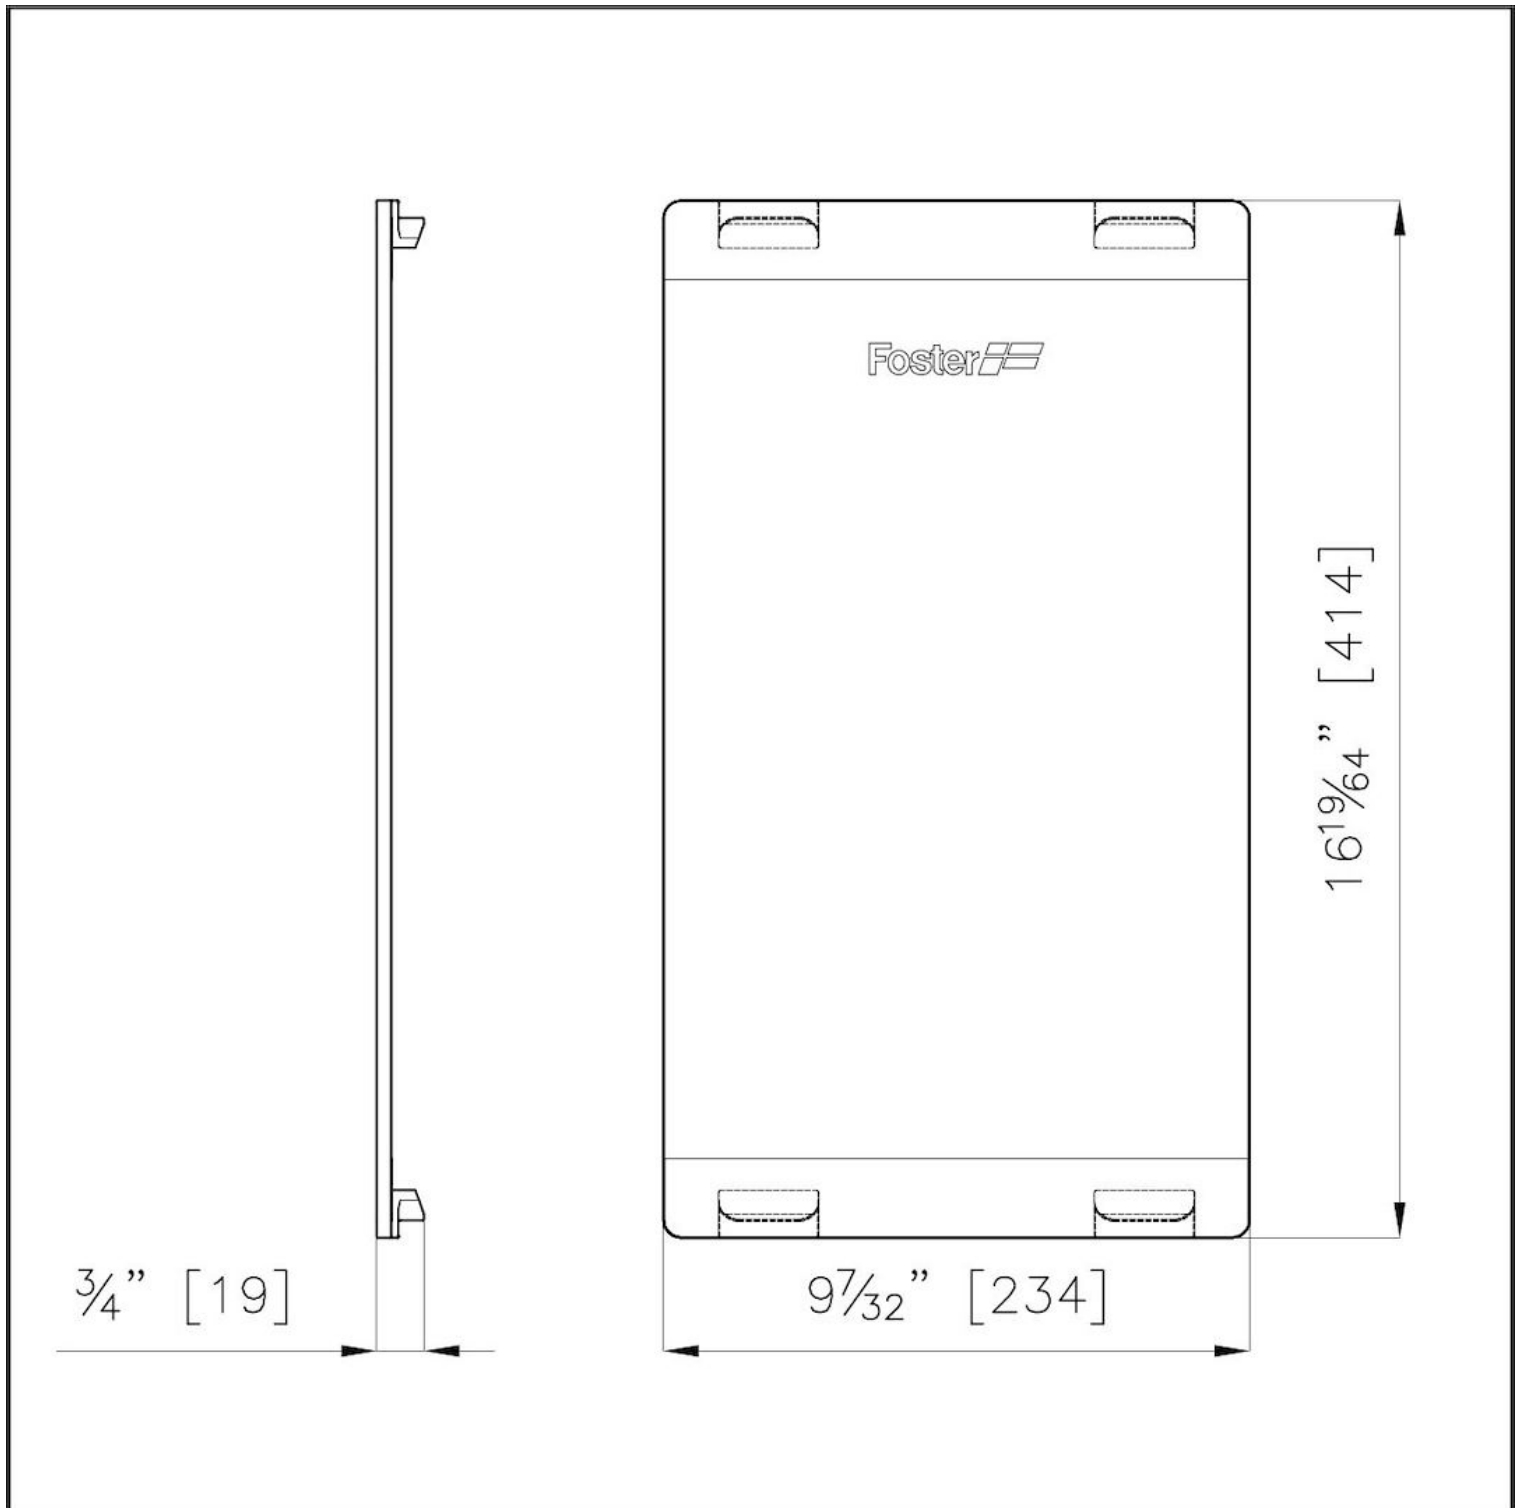

Glass chopping board

Accessories e Complements

Code: 8631 300

DETAILS

Material Crystal

Sink accessories Crystal cutting boards

Dimensions 23,4x41,4 cm

TECHNICAL DATA