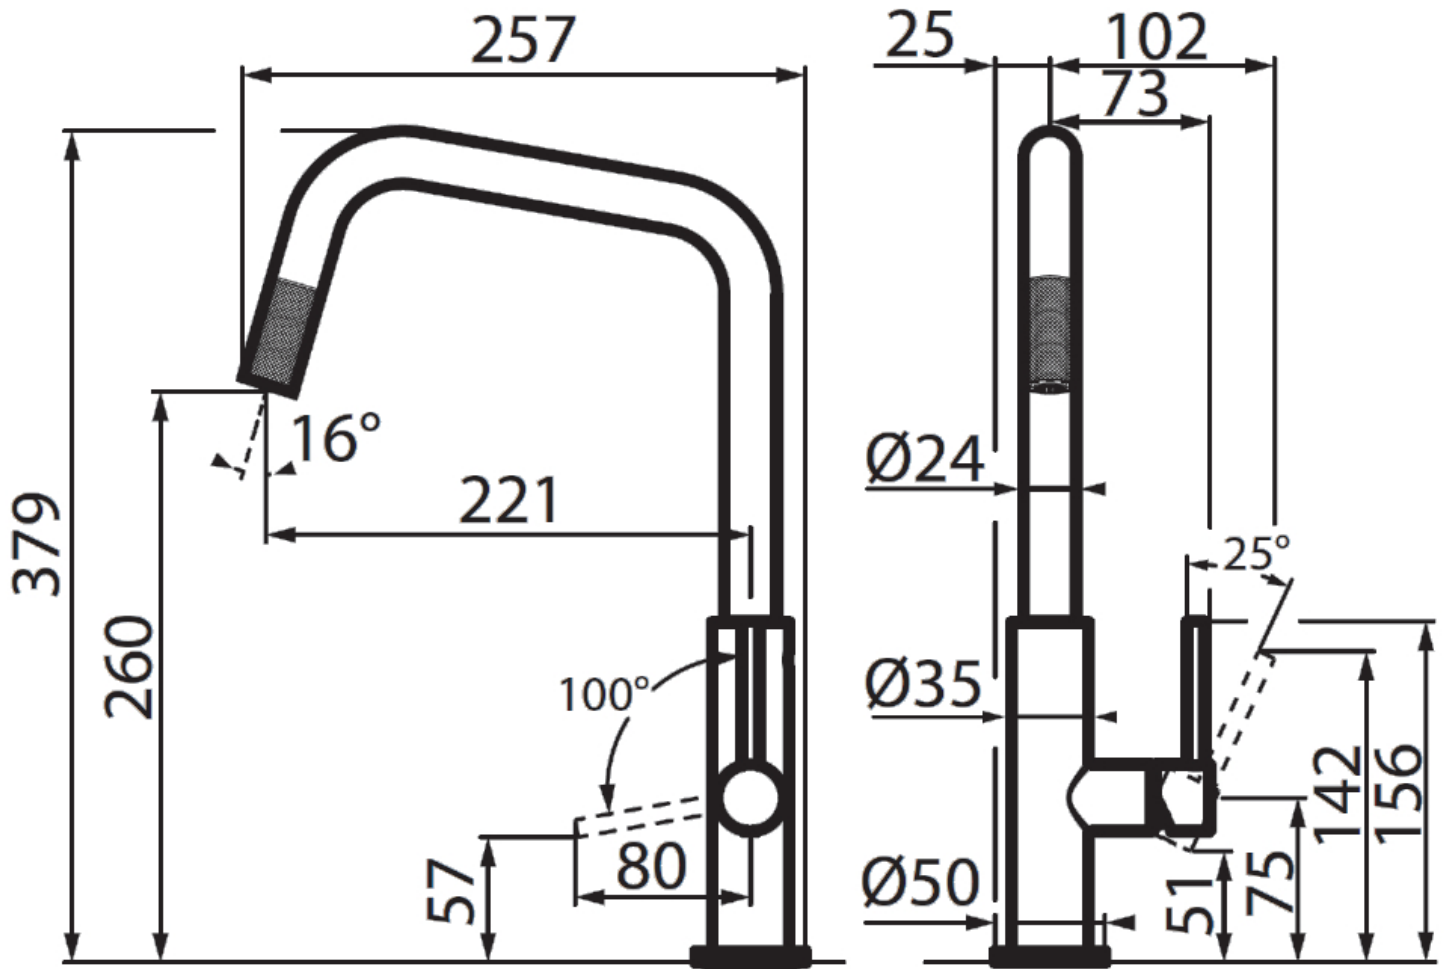

TECHNICAL DATA