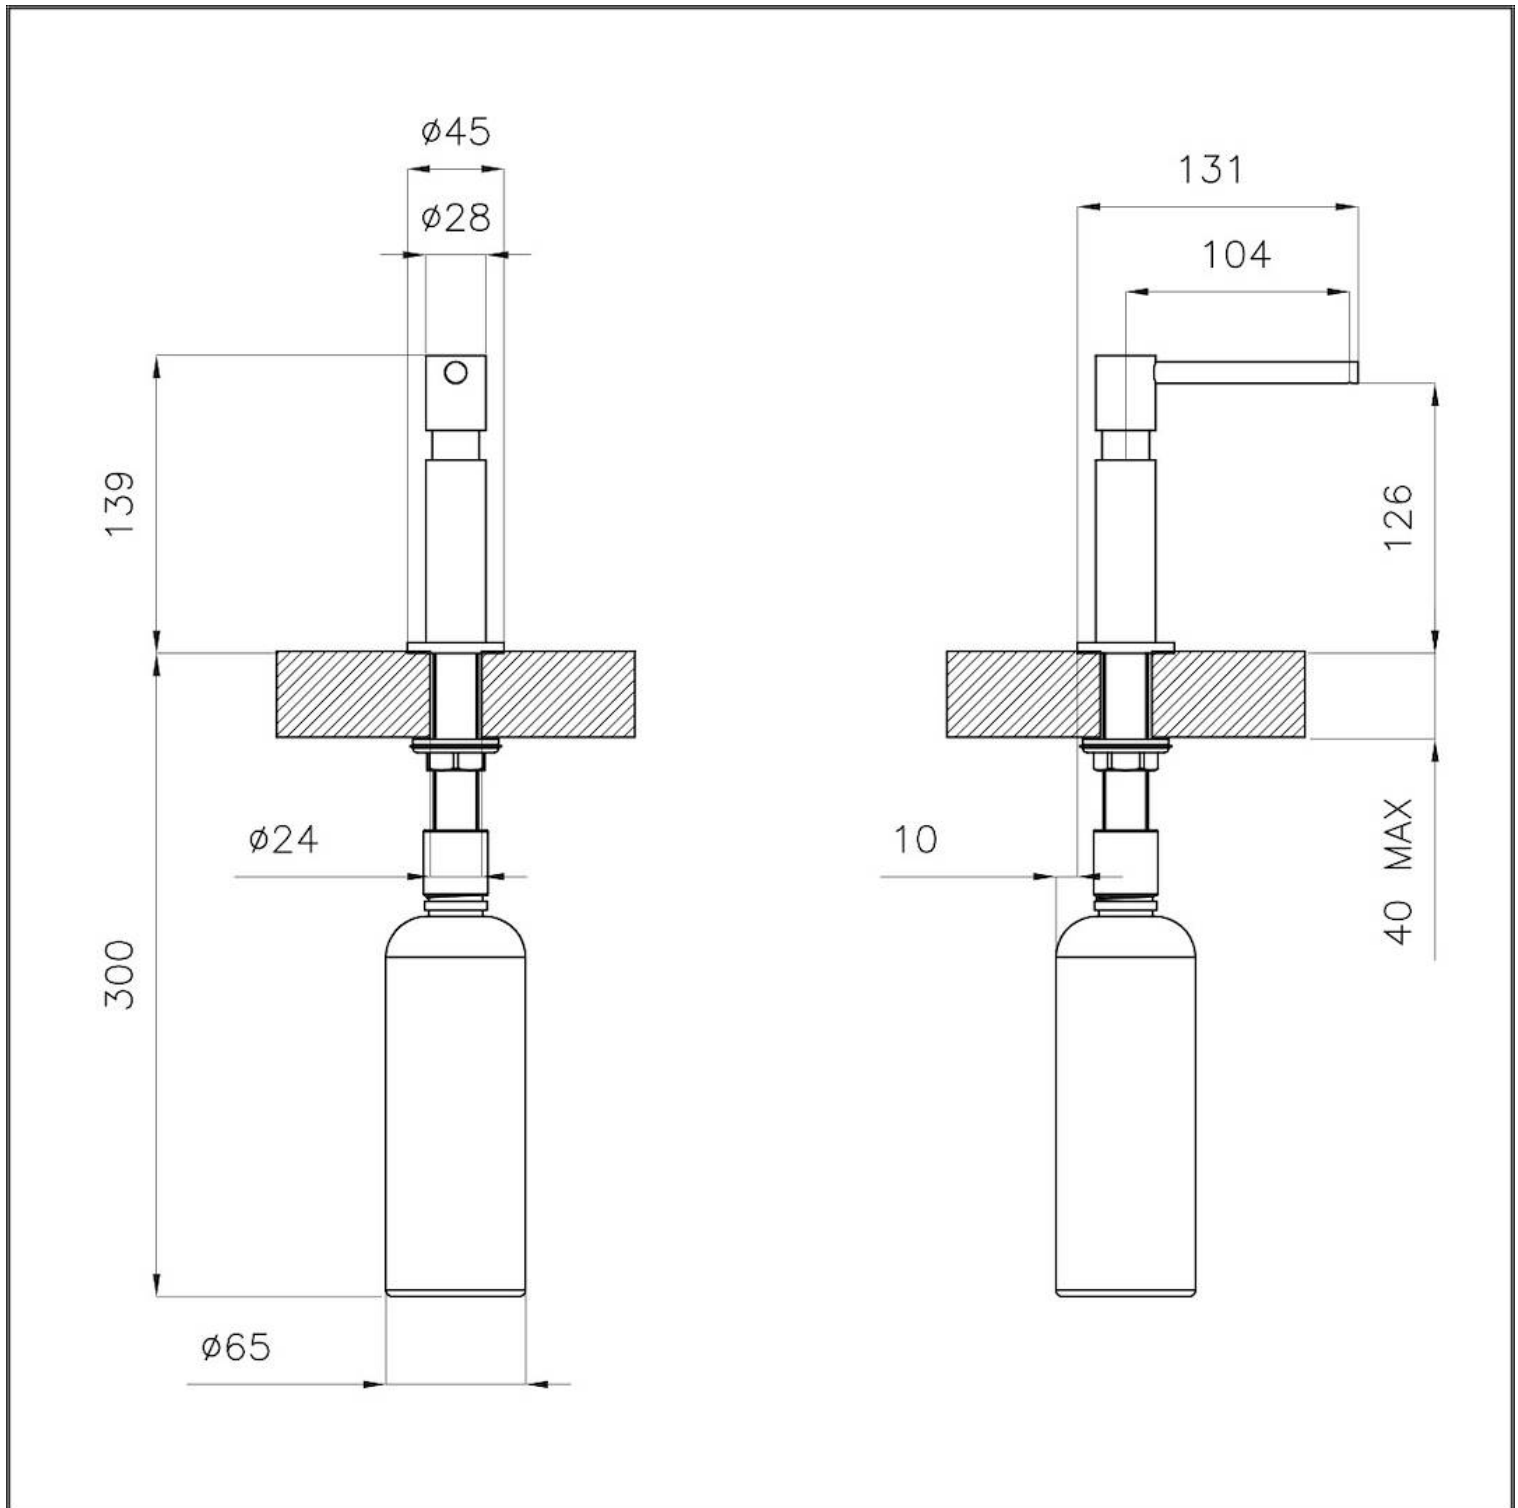

Dispenser Evo Gun Metal

Accessories e Complements

Code: 8520 856

Built-in liquid soap/detergent dispenser

DETAILS

Coloring Gun Metal

Finish PVD

Texture Chromed

Sink accessories Dispenser

Built-in hole Ø 35mm

TECHNICAL DATA

RECOMMENDED PAIRINGS

Mixer Tap Omega Gun Metal
8497 856

Mixer Tap Omega Plus Gun Metal
8498 856