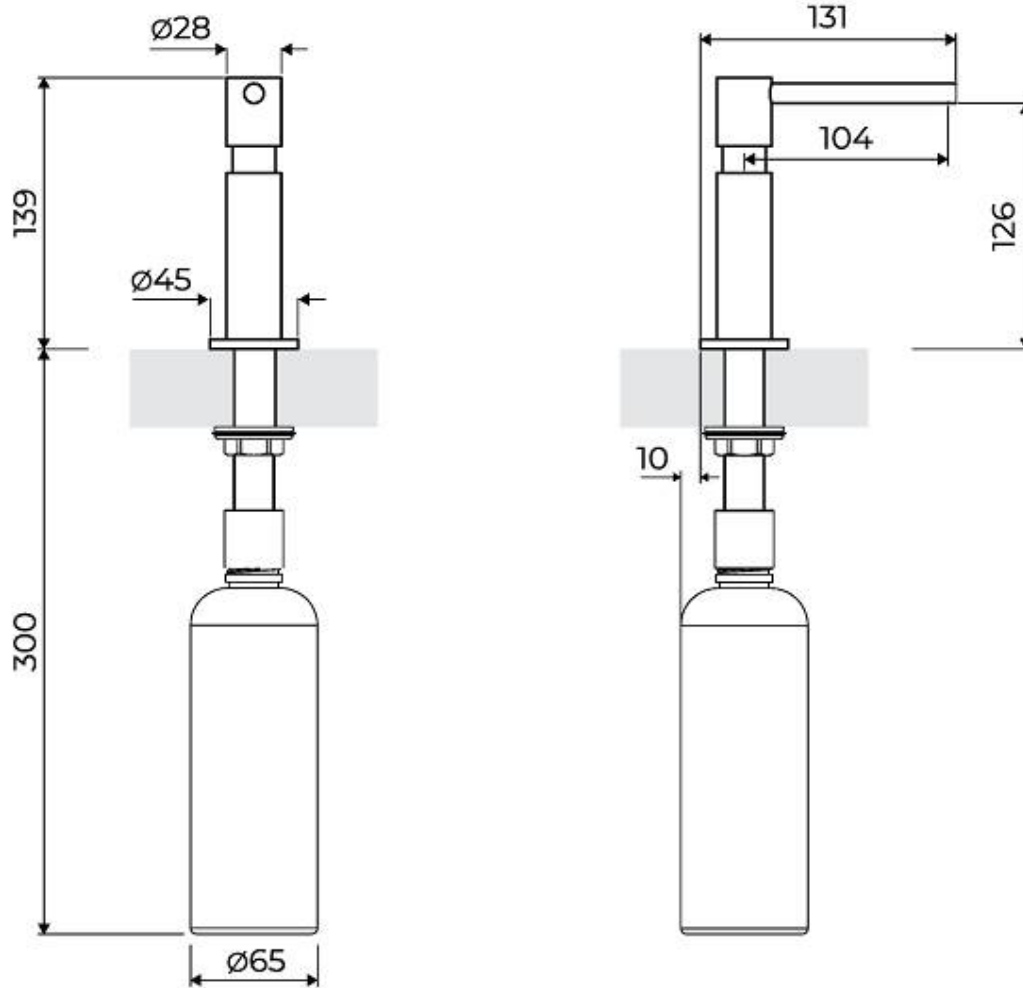

TECHNICAL DATA