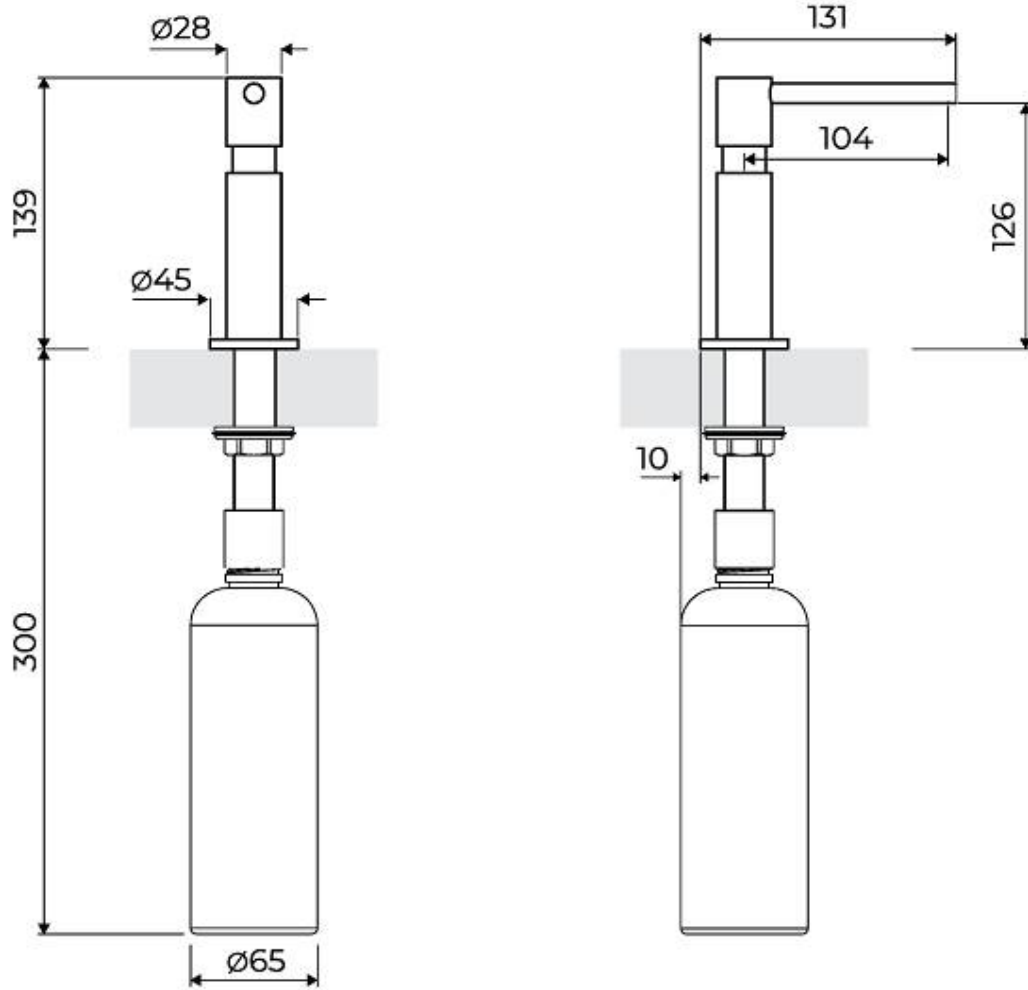

Dispenser Evo satin Gun Metal

Accessories e Complements

Code: 8520 156

Built-in dispenser for liquid detergent/soap

DETAILS

Coloring Gun Metal

Finish PVD

Texture Brushed in line

Sink accessories Dispenser

Built-in hole Ø 35mm

TECHNICAL DATA

GALLERY