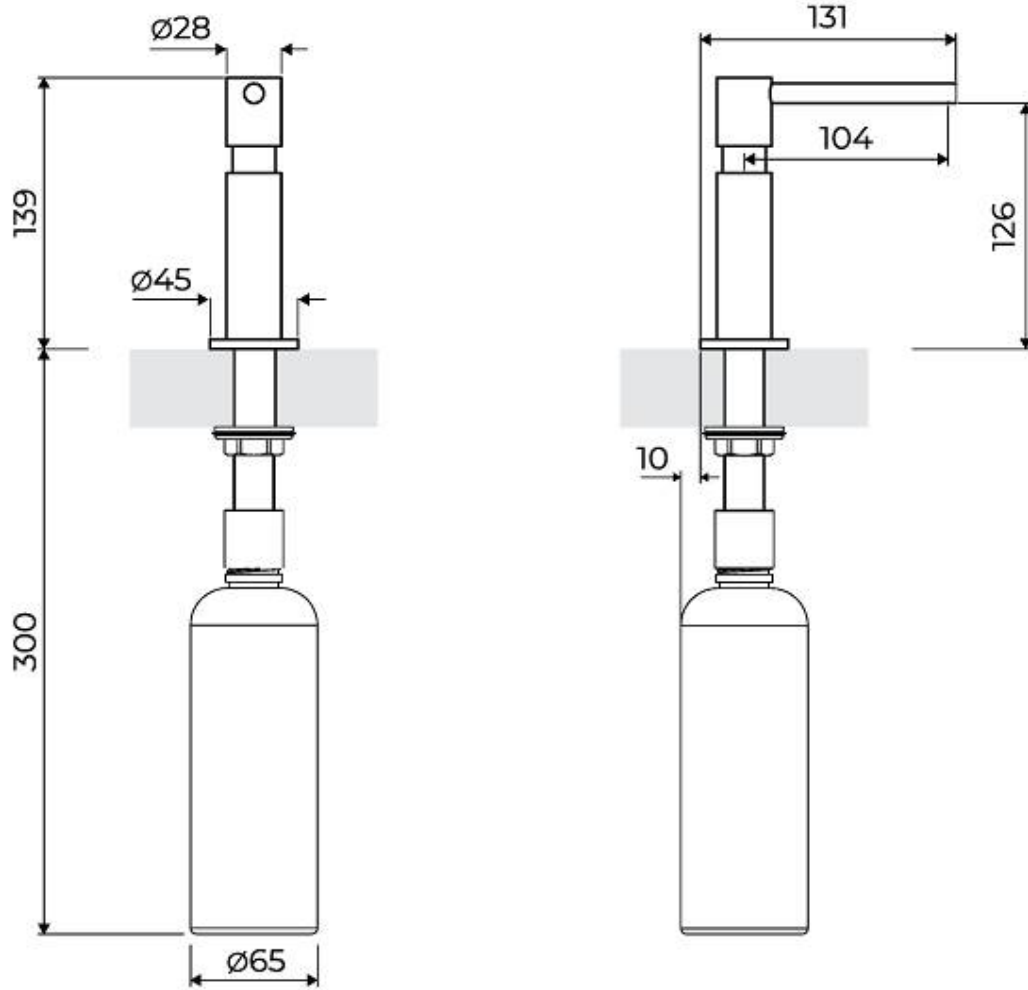

TECHNICAL DATA