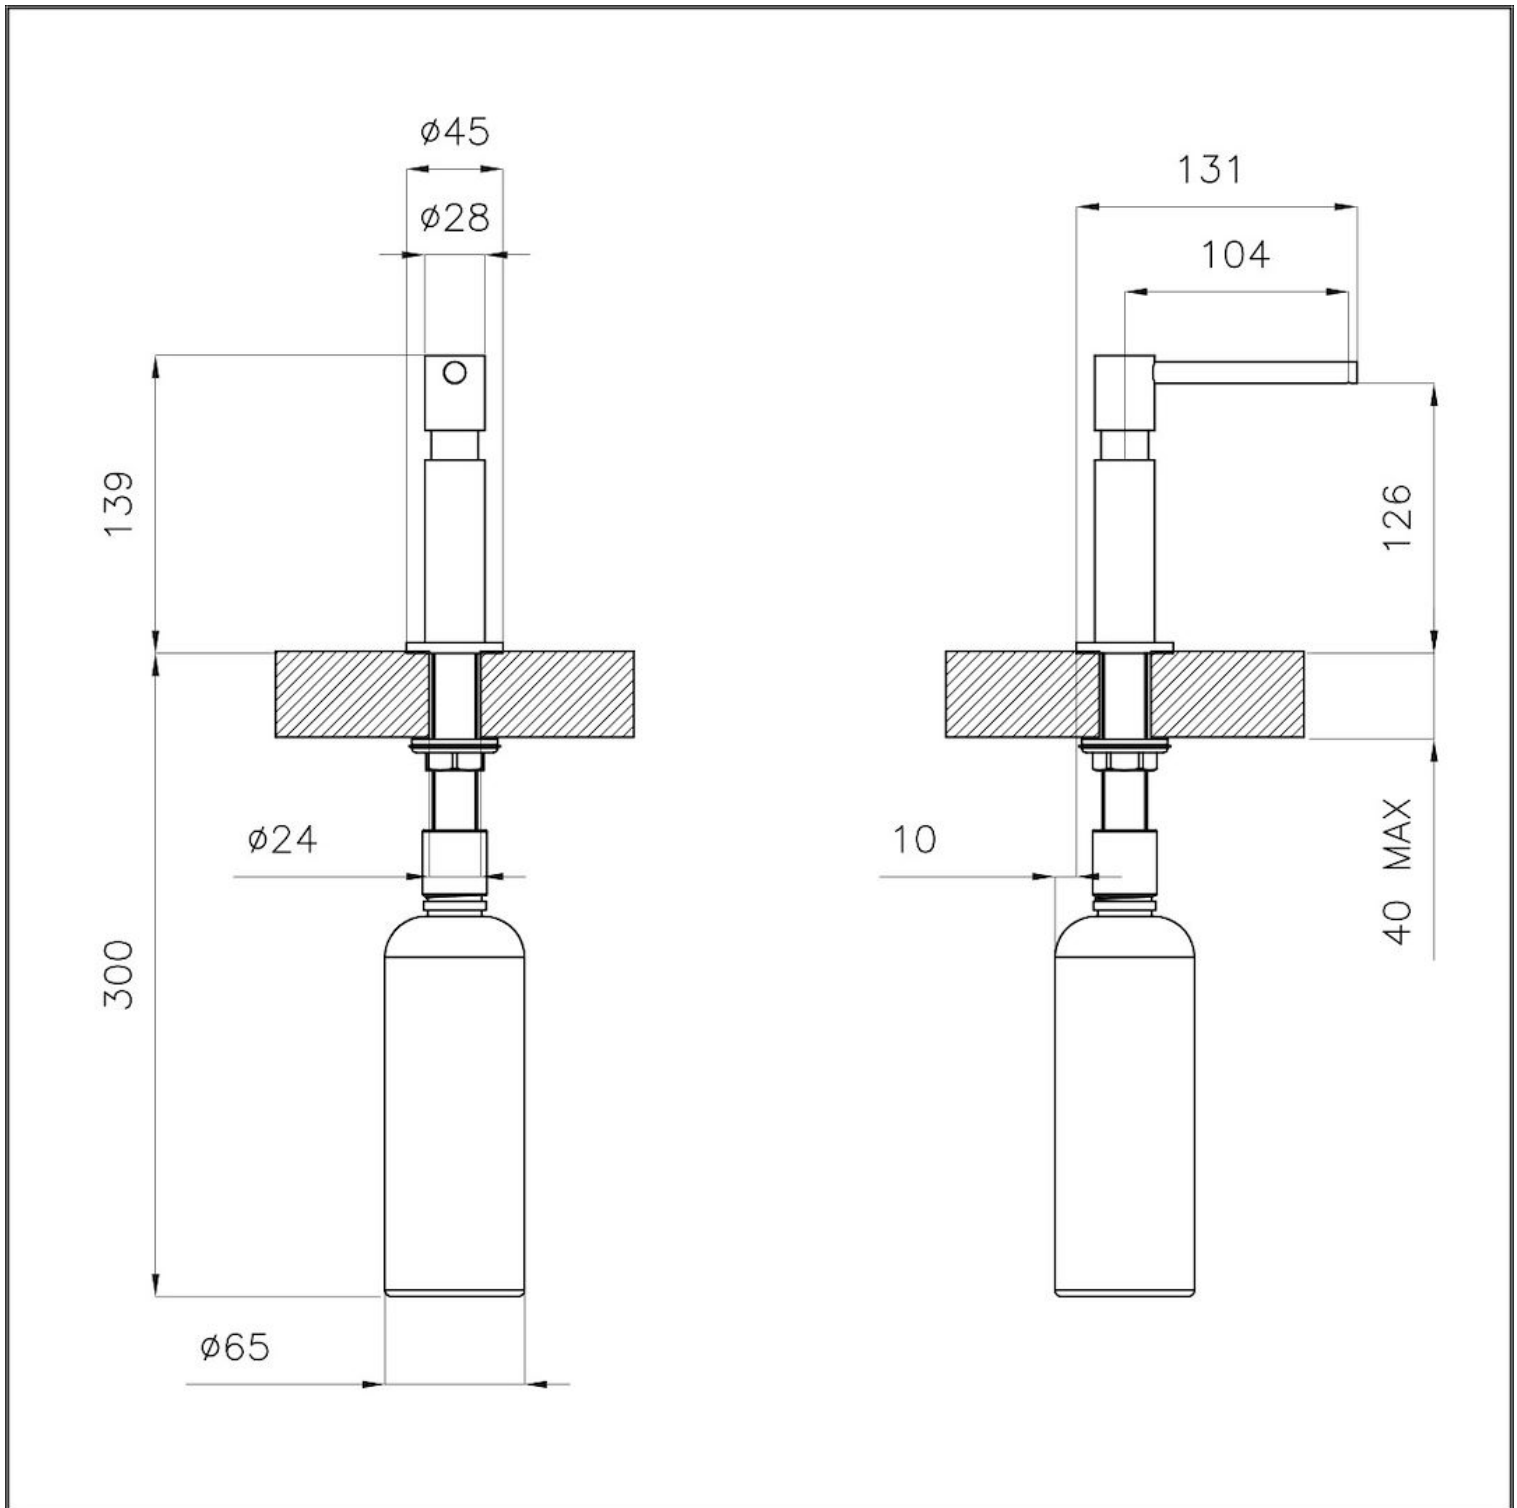

Dispenser Evo

Accessories e Complements

Code: 8520 010

Built-in dispenser for liquid detergent/soap.
Chromed finish

DETAILS

Material Brass

Texture Chromed

Sink accessories Dispenser

Built-in hole Ø 35mm

TECHNICAL DATA

GALLERY

RECOMMENDED PAIRINGS

Faucet Capri - (USA)

Mixer Tap Omega