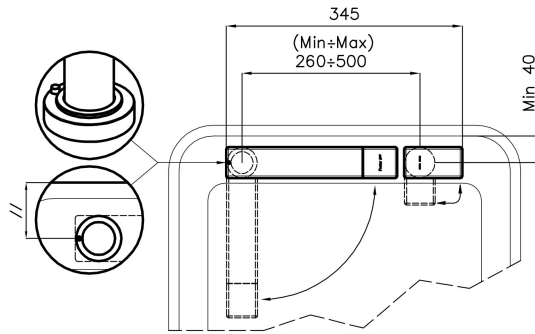

Strengthening plate Ø44 mm

Cartridge With ceramic discs

Holes distance See "Cut out drawing"

Double hole requested Necessary

Mixer hole ø35 mm

Max worktop thickness 40mm

FEATURES

COLLAPSIBILE BARREL Feature that makes it possible to foresee the sink in front of a window, so as to enjoy the natural light.

Rotating angle All the taps have a wide angle of rotation. Some models even permit a full 360° rotation.

Strengthening plate Foster's mixer taps are equipped with the strengthening plate that offers perfect stability on any sink.

TECHNICAL DATA

Eclipse - 8499 000

Installation sheet - Foglio installazione

Front side—Mixer tap on the left
 Lato frontale—Miscelatore a sinistra

Right side
 Lato destro

Front side—Mixer tap on the right
 Lato frontale—Miscelatore a destra