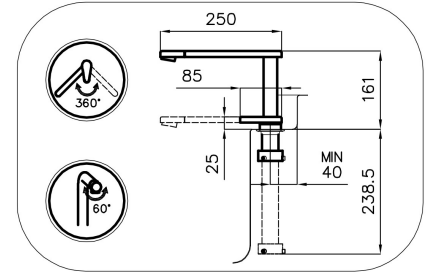

Strengthening plate Ø44 mm

Cartridge With ceramic discs

Holes distance See "Cut out drawing"

Double hole requested Necessary

Mixer hole ø35 mm

Max worktop thickness 40mm

FEATURES

COLLAPSIBILE BARREL Feature that makes it possible to foresee the sink in front of a window, so as to enjoy the natural light.

Rotating angle All the taps have a wide angle of rotation. Some models even permit a full 360° rotation.

Strengthening plate Foster's mixer taps are equipped with the strengthening plate that offers perfect stability on any sink.

TECHNICAL DATA

Eclipse - 8499 000

Installation sheet - Foglio installazione

Front side—Mixer tap on the left
 Lato frontale—Miscelatore a sinistra

Right side
 Lato destro

Front side—Mixer tap on the right
 Lato frontale—Miscelatore a destra