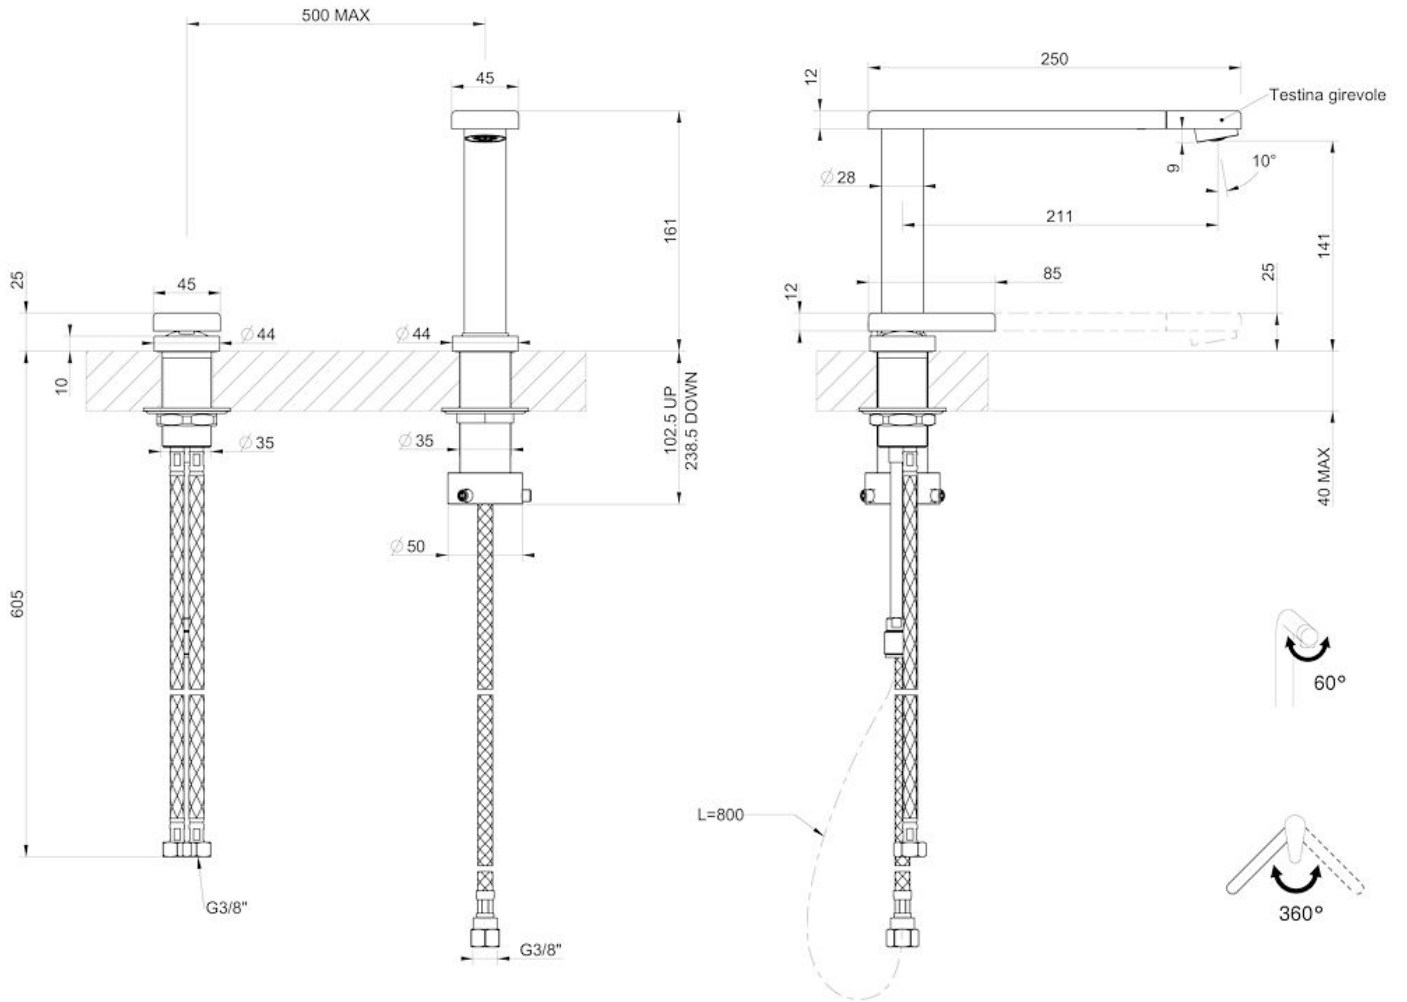

Mixer Tap Eclipse

Mixer Taps

Code: 8499 000

DETAILS

Mixer type Single-lever mixer tap with rotating, collapsible barrel (Up&Down), with remote control.

Material Brass

Texture Chromed

Rotating angle 360°

Strengthening plate Ø44 mm

Cartridge With ceramic discs

Holes distance See "Cut out drawing"

Double hole requested Necessary

Mixer hole ø35 mm

Max worktop thickness 40mm

FEATURES

COLLAPSIBILE BARREL Feature that makes it possible to foresee the sink in front of a window, so as to enjoy the natural light.

Rotating angle All the taps have a wide angle of rotation. Some models even permit a full 360° rotation.

Strengthening plate Foster's mixer taps are equipped with the strengthening plate that offers perfect stability on any sink.

TECHNICAL DATA

Eclipse - 8499 000

Installation sheet - Foglio installazione

Front side—Mixer tap on the left
 Lato frontale—Miscelatore a sinistra

Right side
 Lato destro

Front side—Mixer tap on the right
 Lato frontale—Miscelatore a destra