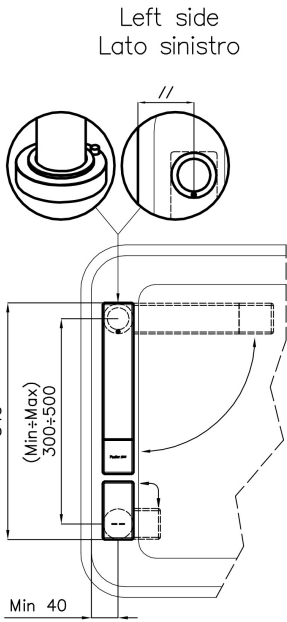

Strengthening plate Ø44 mm

Cartridge With ceramic discs

Holes distance See "Cut out drawing"

Double hole requested Necessary

Mixer hole ø35 mm

Max worktop thickness 40mm

FEATURES

COLLAPSIBILE BARREL Feature that makes it possible to foresee the sink in front of a window, so as to enjoy the natural light.

Rotating angle All the taps have a wide angle of rotation. Some models even permit a full 360° rotation.

Strengthening plate Foster's mixer taps are equipped with the strengthening plate that offers perfect stability on any sink.

TECHNICAL DATA

Eclipse - 8499 000

Installation sheet - Foglio installazione

Front side—Mixer tap on the left
 Lato frontale—Miscelatore a sinistra

Right side
 Lato destro

Front side—Mixer tap on the right
 Lato frontale—Miscelatore a destra