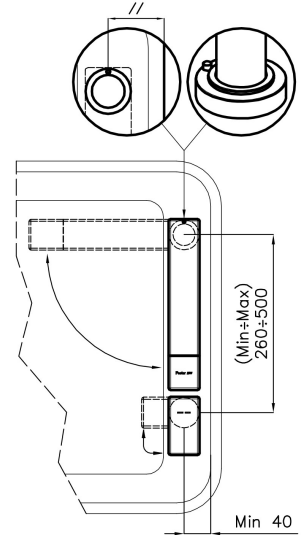

Strengthening plate Ø44 mm

Cartridge With ceramic discs

Holes distance See "Cut out drawing"

Double hole requested Necessary

Mixer hole ø35 mm

Max worktop thickness 40mm

FEATURES

COLLAPSIBILE BARREL Feature that makes it possible to foresee the sink in front of a window, so as to enjoy the natural light.

Rotating angle All the taps have a wide angle of rotation. Some models even permit a full 360° rotation.

Strengthening plate Foster's mixer taps are equipped with the strengthening plate that offers perfect stability on any sink.

TECHNICAL DATA

Eclipse - 8499 000

Installation sheet - Foglio installazione

Front side—Mixer tap on the left
 Lato frontale—Miscelatore a sinistra

Right side
 Lato destro

Front side—Mixer tap on the right
 Lato frontale—Miscelatore a destra