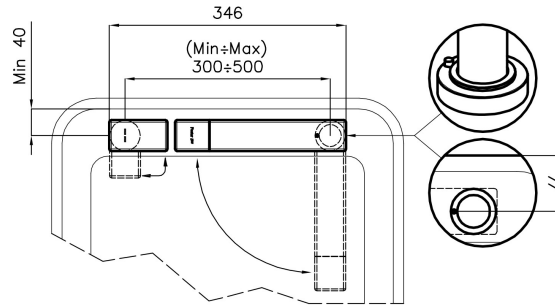

Strengthening plate Ø44 mm

Cartridge With ceramic discs

Holes distance See "Cut out drawing"

Double hole requested Necessary

Mixer hole ø35 mm

Max worktop thickness 40mm

FEATURES

COLLAPSIBILE BARREL Feature that makes it possible to foresee the sink in front of a window, so as to enjoy the natural light.

Rotating angle All the taps have a wide angle of rotation. Some models even permit a full 360° rotation.

Strengthening plate Foster's mixer taps are equipped with the strengthening plate that offers perfect stability on any sink.

TECHNICAL DATA

Eclipse - 8499 000

Installation sheet - Foglio installazione

Front side—Mixer tap on the left
 Lato frontale—Miscelatore a sinistra

Right side
 Lato destro

Front side—Mixer tap on the right
 Lato frontale—Miscelatore a destra