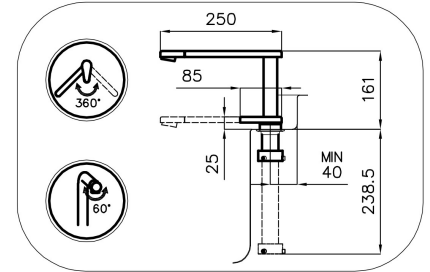

Eclipse - 8499 000

Installation sheet - Foglio installazione

Front side—Mixer tap on the left
Lato frontale—Miscelatore a sinistra