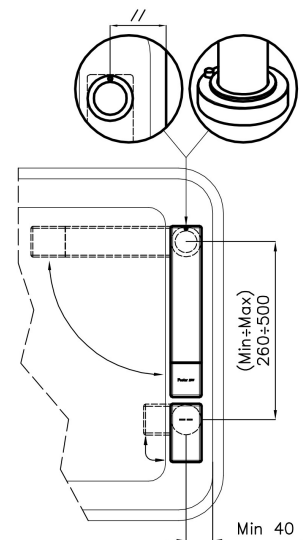

Holes distance See "Cut out drawing"

Double hole requested Necessary

Mixer hole ø35mm

Max worktop thickness 40mm

---

### Installation sheet - Foglio installazione

Front side—Mixer tap on the left  
 Lato frontale—Miscelatore a sinistra

Left side  
 Lato sinistro

Front side—Mixer tap on the right  
 Lato frontale—Miscelatore a destra

Right side  
 Lato destro