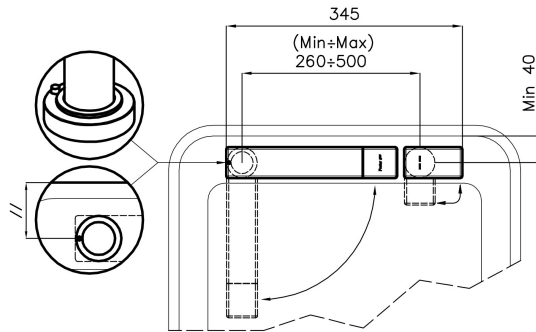

Holes distance See "Cut out drawing"

Double hole requested Necessary

Mixer hole ø35mm

Max worktop thickness 40mm

---

## TECHNICAL DATA

### Installation sheet - Foglio installazione

Front side—Mixer tap on the left  
 Lato frontale—Miscelatore a sinistra

Left side  
 Lato sinistro

Front side—Mixer tap on the right  
 Lato frontale—Miscelatore a destra