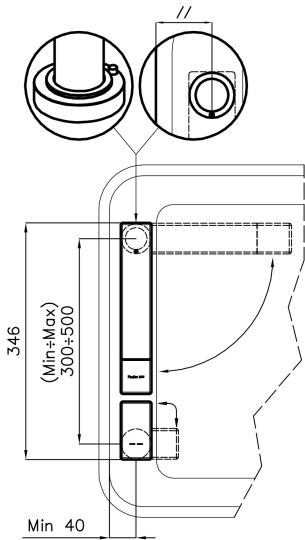

Holes distance See "Cut out drawing"

Double hole requested Necessary

Mixer hole ø35mm

Max worktop thickness 40mm

---

## TECHNICAL DATA

### Installation sheet - Foglio installazione

Front side—Mixer tap on the left  
 Lato frontale—Miscelatore a sinistra

Left side  
 Lato sinistro

Front side—Mixer tap on the right  
 Lato frontale—Miscelatore a destra