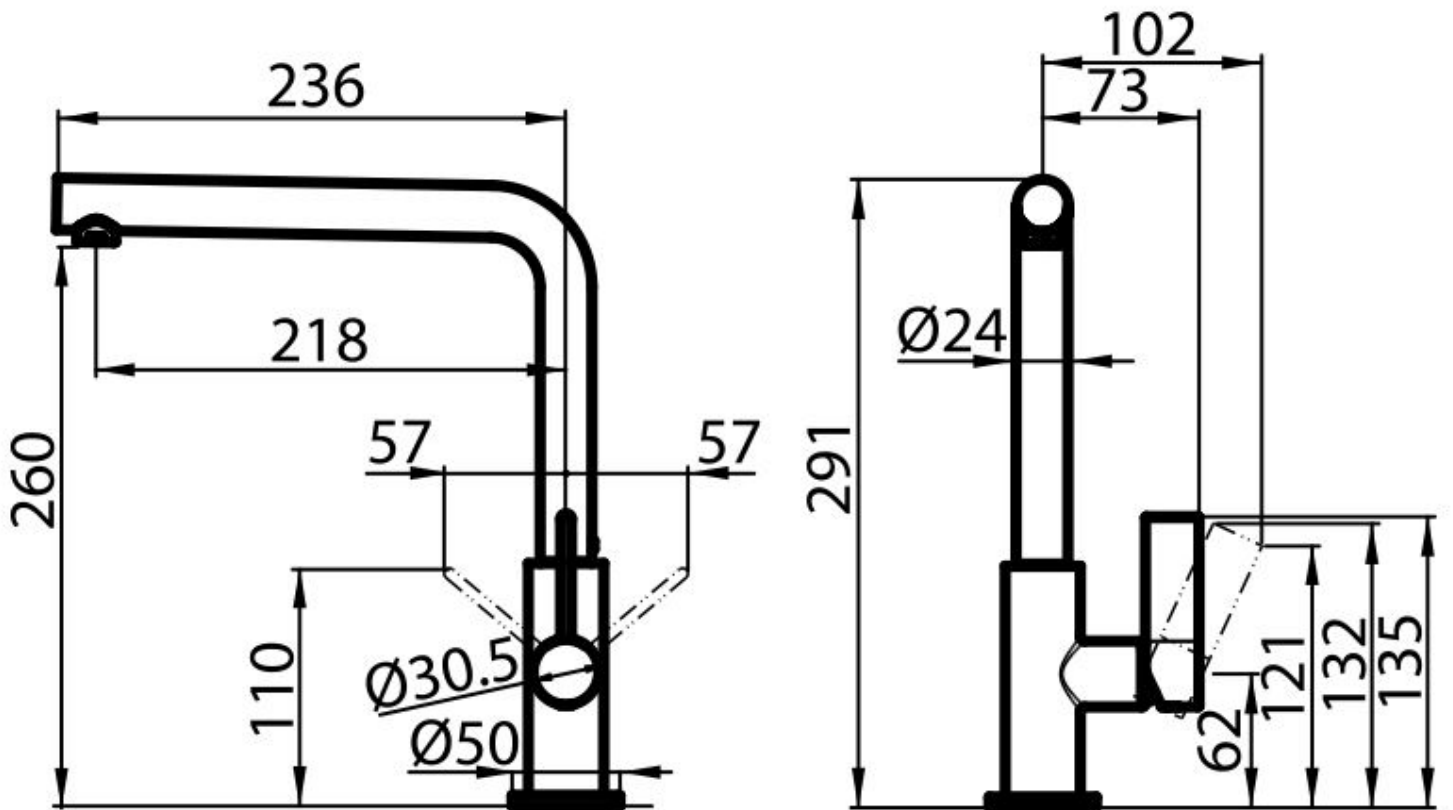

TECHNICAL DATA