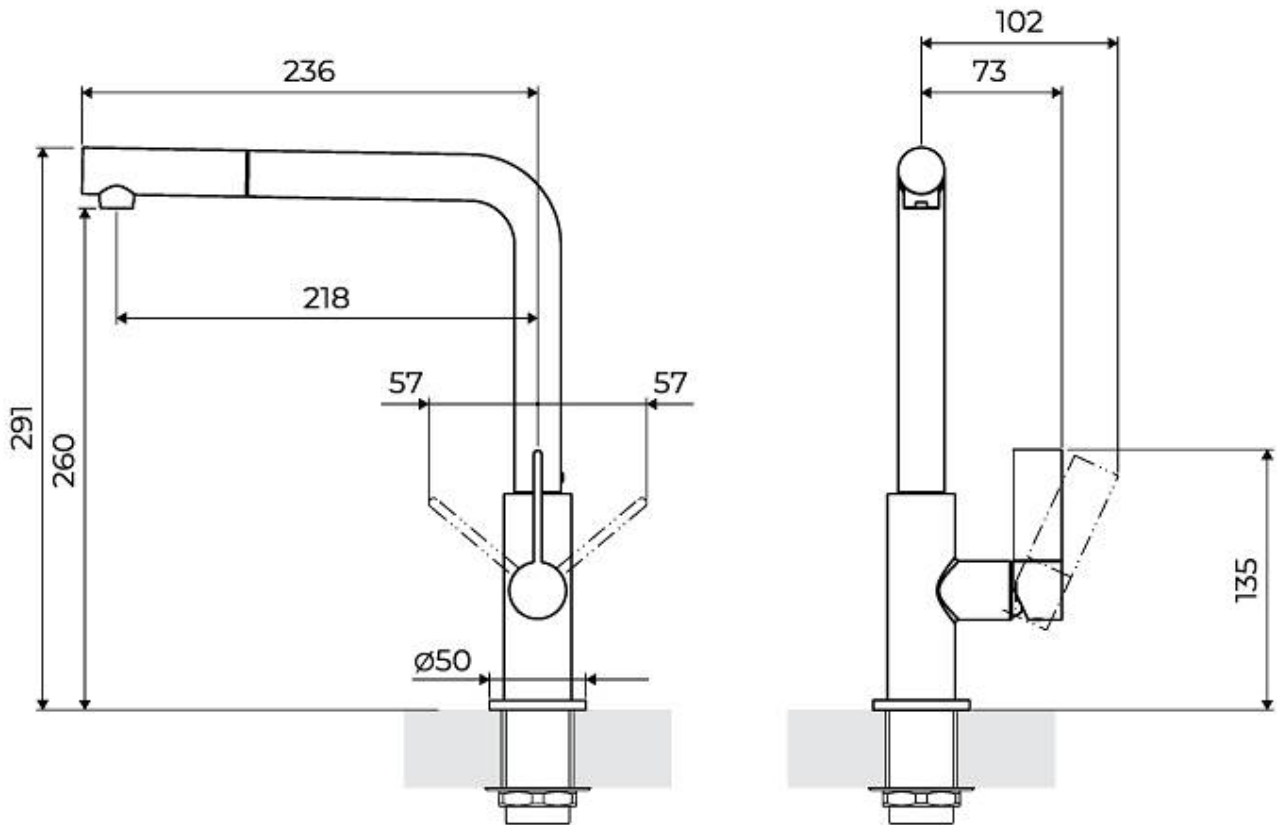

TECHNICAL DATA