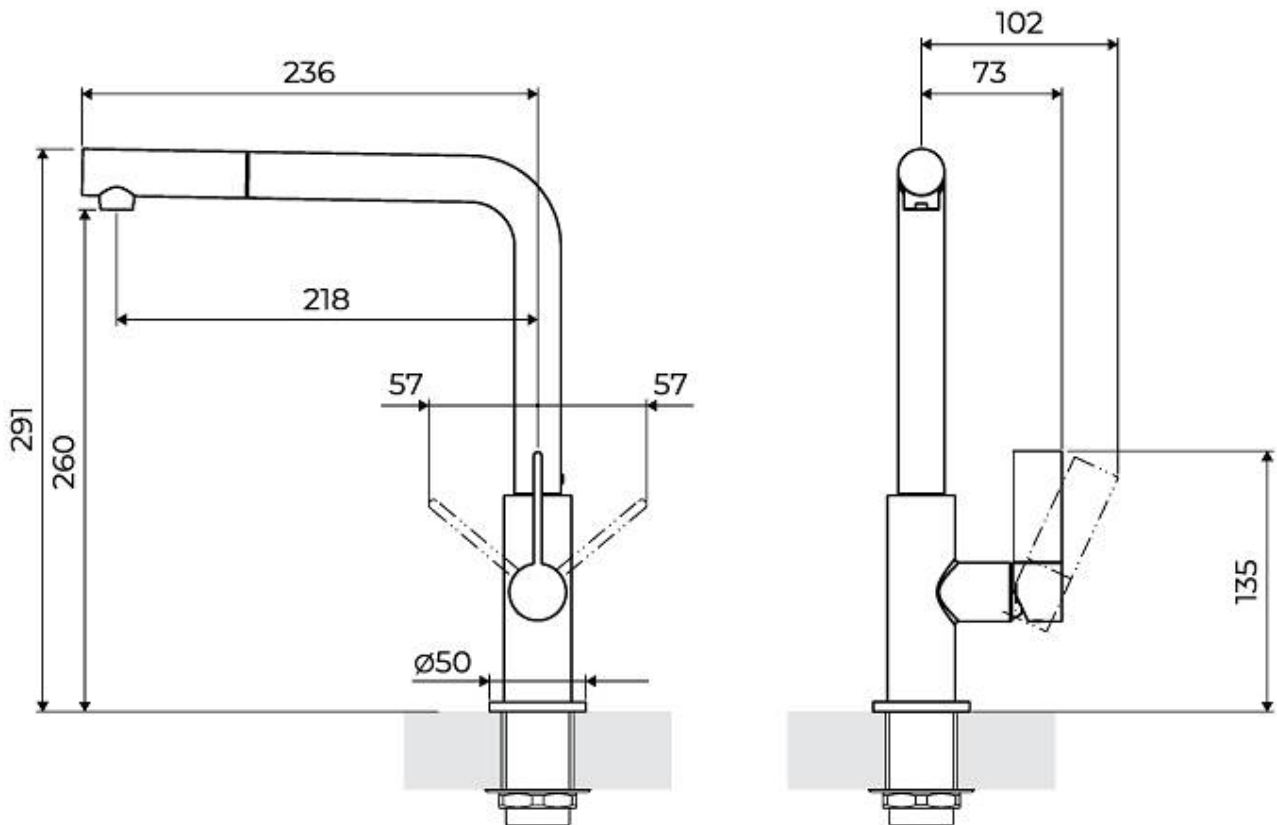

VELA PLUS satin

Mixer Taps

Code: 8497 120

DETAILS

Texture Satin

Material Brass

Rotating angle 360°

Strengthening plate ø50 mm

Cartridge With ceramic discs

Mixer hole ø35 mm

Rear encumbrance 35mm

Max worktop thickness 40mm

Mixer type Single lever mixer tap with rotating barrel and extractable shower head.

FEATURES

Rotating angle

All the taps have a wide angle of rotation. Some models even permit a full 360° rotation.

Strengthening plate

Foster's mixer taps are equipped with the strengthening plate that offers perfect stability on any sink.

TECHNICAL DATA

GALLERY

RECOMMENDED PAIRINGS

Dispenser Evo Satin
8520 100