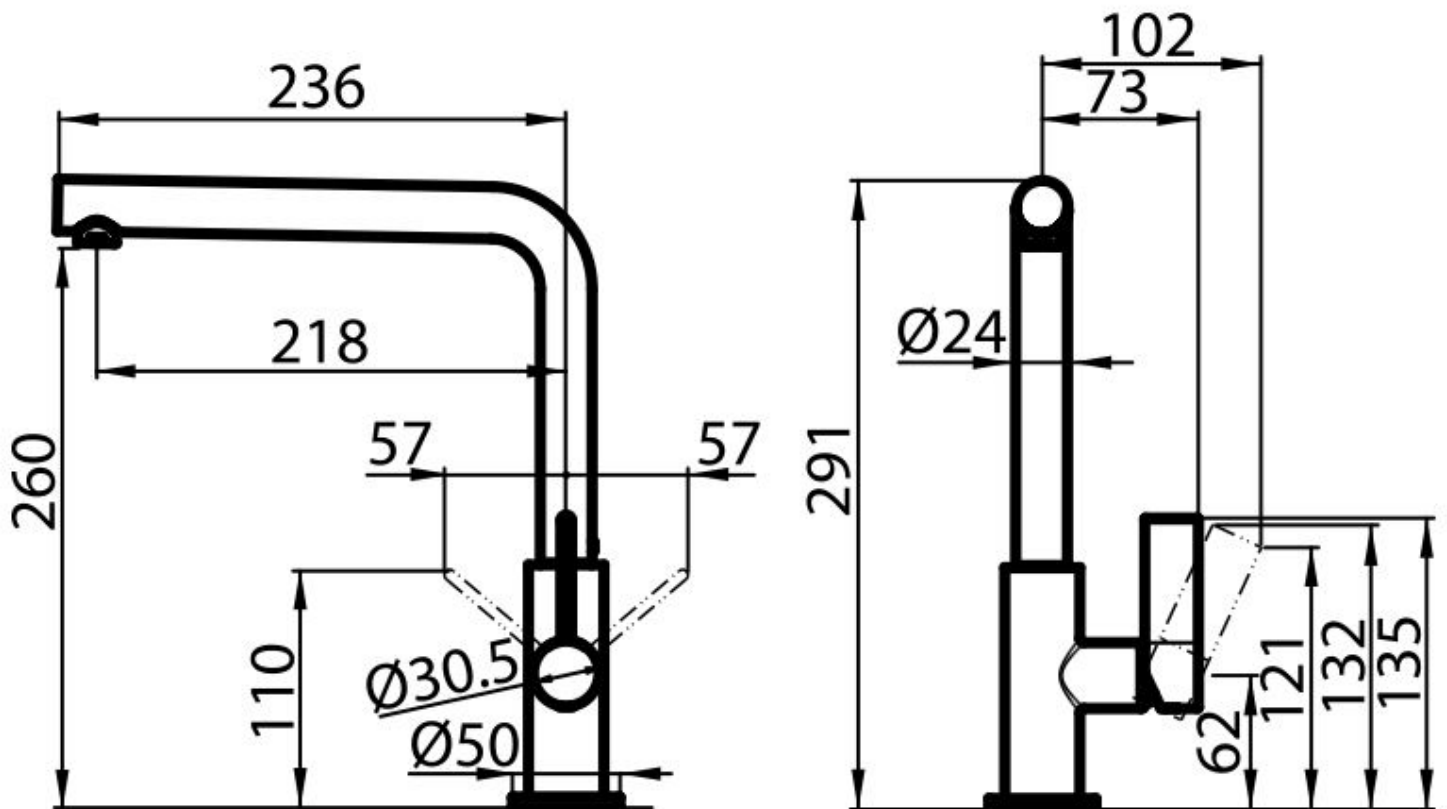

Mixer Tap Omega

Mixer Taps

Code: 8497 000

DETAILS

Mixer type Single lever mixer tap with rotating barrel.

Material Brass

Texture Chromed

Rotating angle 360°

Strengthening plate ø50 mm

Cartridge With ceramic discs

Mixer hole ø35 mm

Rear encumbrance 35mm

Max worktop thickness 40mm

FEATURES

Rotating angle

All the taps have a wide angle of rotation. Some models even permit a full 360° rotation.

Strengthening plate

Foster's mixer taps are equipped with the strengthening plate that offers perfect stability on any sink.

TECHNICAL DATA

GALLERY

RECOMMENDED PAIRINGS

Dispenser Evo
8520 010