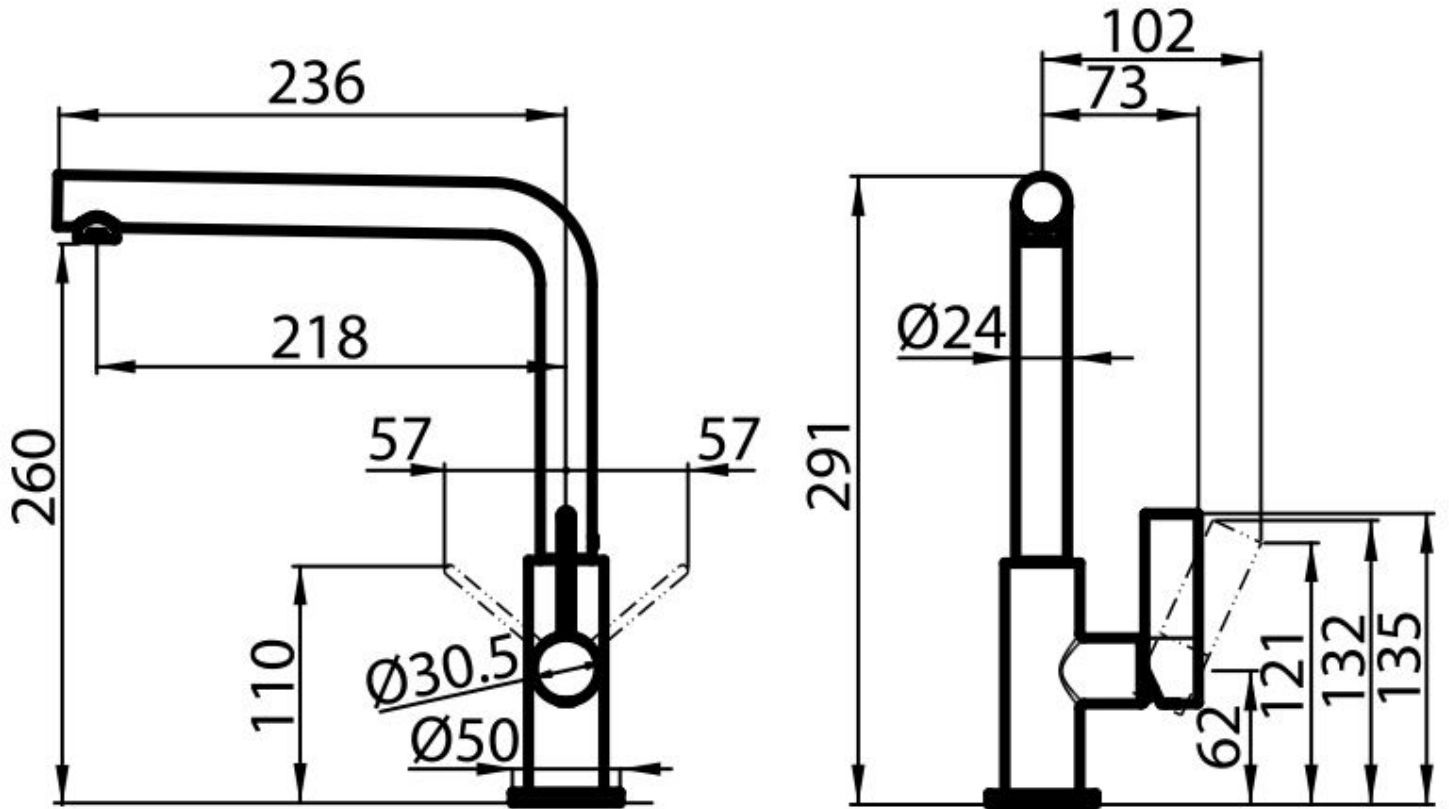

Mixer Tap Omega Matt Black

Mixer Taps

Code: 8497 606

DETAILS

Coloring Matt Black

Texture Painted

Material Brass

Rotating angle 360°

Strengthening plate ø50mm

Cartridge With ceramic discs

Mixer hole ø35mm

Rear encumbrance 35mm

Max worktop thickness 40mm

Mixer type Single lever mixer tap with rotating barrel.

FEATURES

Rotating angle All the taps have a wide angle of rotation. Some models even permit a full 360° rotation.

Strengthening plate Foster's mixer taps are equipped with the strengthening plate that offers perfect stability on any sink.

TECHNICAL DATA

GALLERY