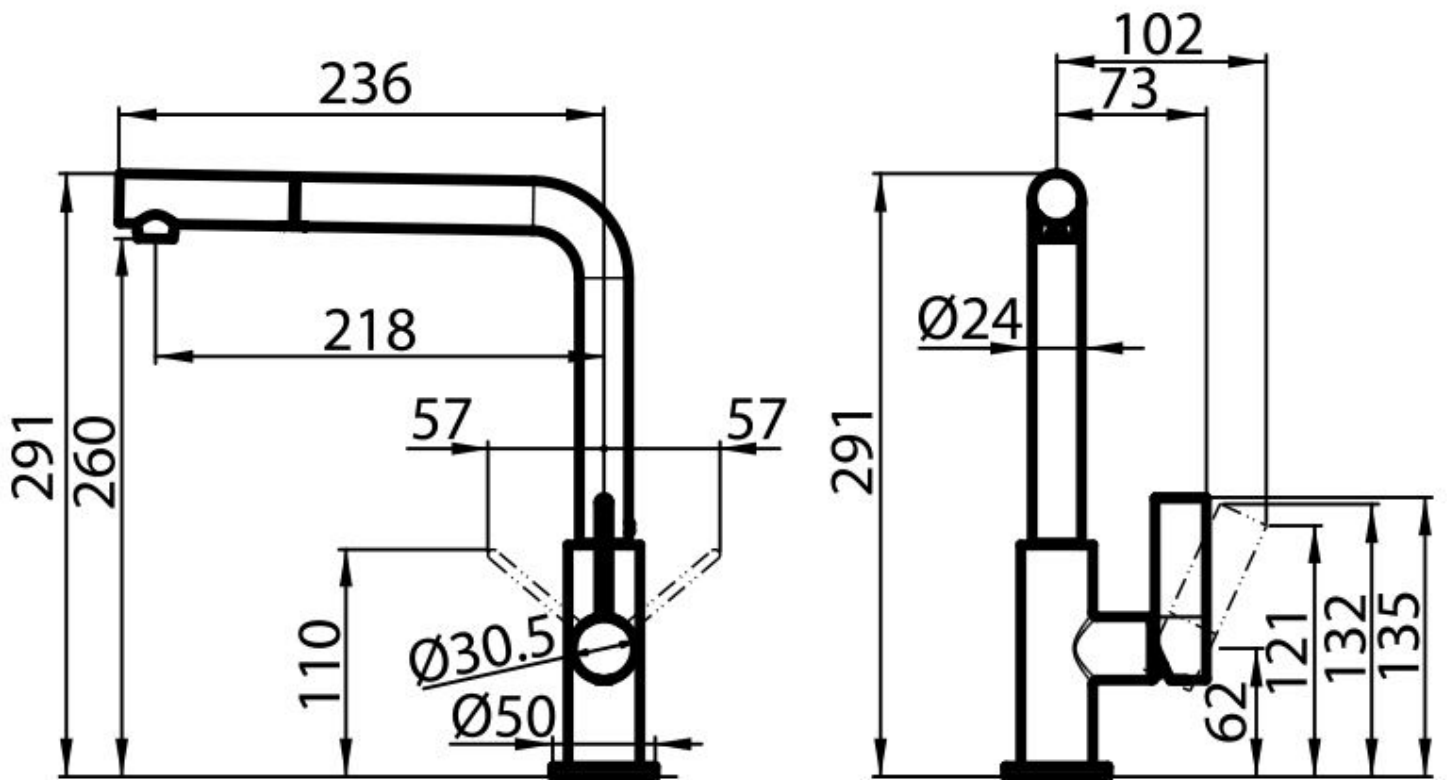

TECHNICAL DATA