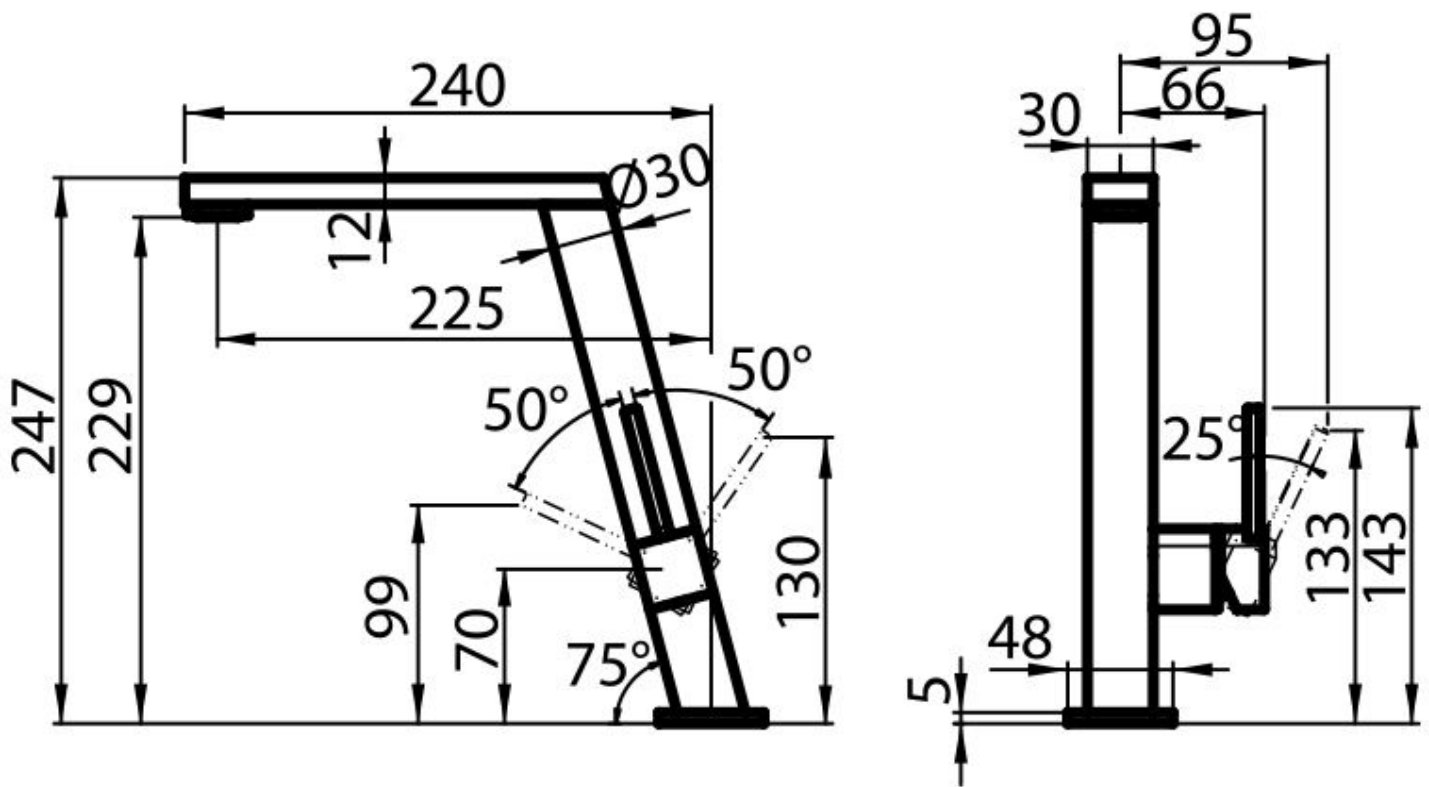

Mixer Tap Master

Mixer Taps

Code: 8493 000

DETAILS

Mixer type Single lever mixer tap with rotating barrel.

Material Brass

Texture Chromed

Rotating angle 360°

Strengthening plate \varnothing 48x48mm

Cartridge With ceramic discs

Mixer hole \varnothing 35mm

Max worktop thickness 40mm

FEATURES

Rotating angle

All the taps have a wide angle of rotation. Some models even permit a full 360° rotation.

Strengthening plate

Foster's mixer taps are equipped with the strengthening plate that offers perfect stability on any sink.

TECHNICAL DATA

GALLERY