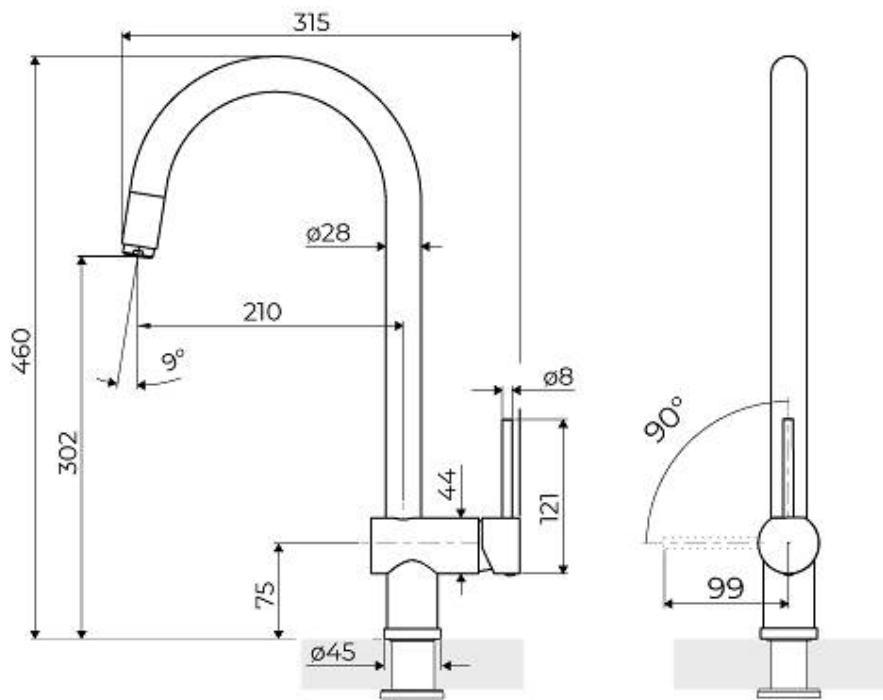

VOLTA GOLD

Mixer Taps

Code: 8491 109

DETAILS

Mixer type Single lever mixer tap with rotating barrel.

Coloring Gold

Material Brass

Texture Satin

Rotating angle 140°

Strengthening plate ø45mm

Cartridge With ceramic discs

Mixer hole ø35mm

Max worktop thickness 55mm

FEATURES

Rotating angle

All the taps have a wide angle of rotation. Some models even permit a full 360° rotation.

Strengthening plate

Foster's mixer taps are equipped with the strengthening plate that offers perfect stability on any sink.

TECHNICAL DATA

GALLERY