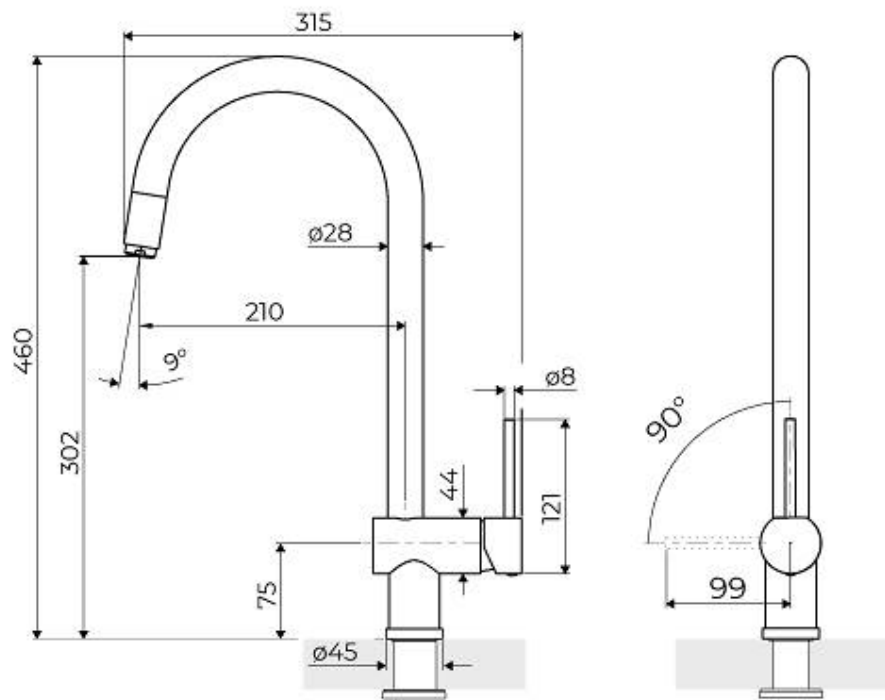

VOLTA COPPER

Mixer Taps

Code: 8491 108

DETAILS

Mixer type Single lever mixer tap with rotating barrel.

Coloring Copper

Material Brass

Texture Satin

Rotating angle 140°

Strengthening plate ø45mm

Cartridge With ceramic discs

Mixer hole ø35mm

Max worktop thickness 55mm

FEATURES

Rotating angle

All the taps have a wide angle of rotation. Some models even permit a full 360° rotation.

Strengthening plate

Foster's mixer taps are equipped with the strengthening plate that offers perfect stability on any sink.

TECHNICAL DATA

GALLERY