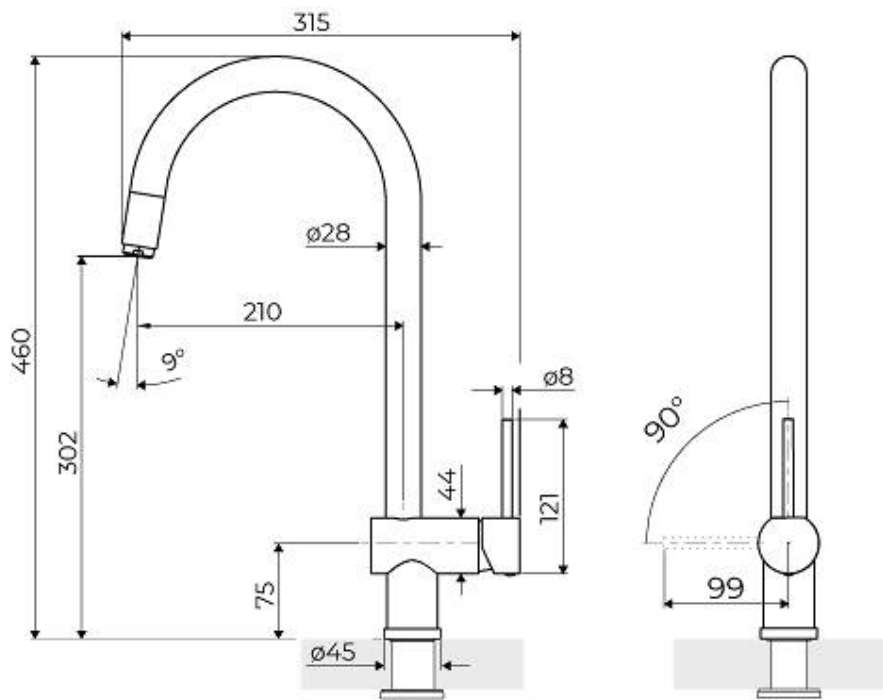

TECHNICAL DATA