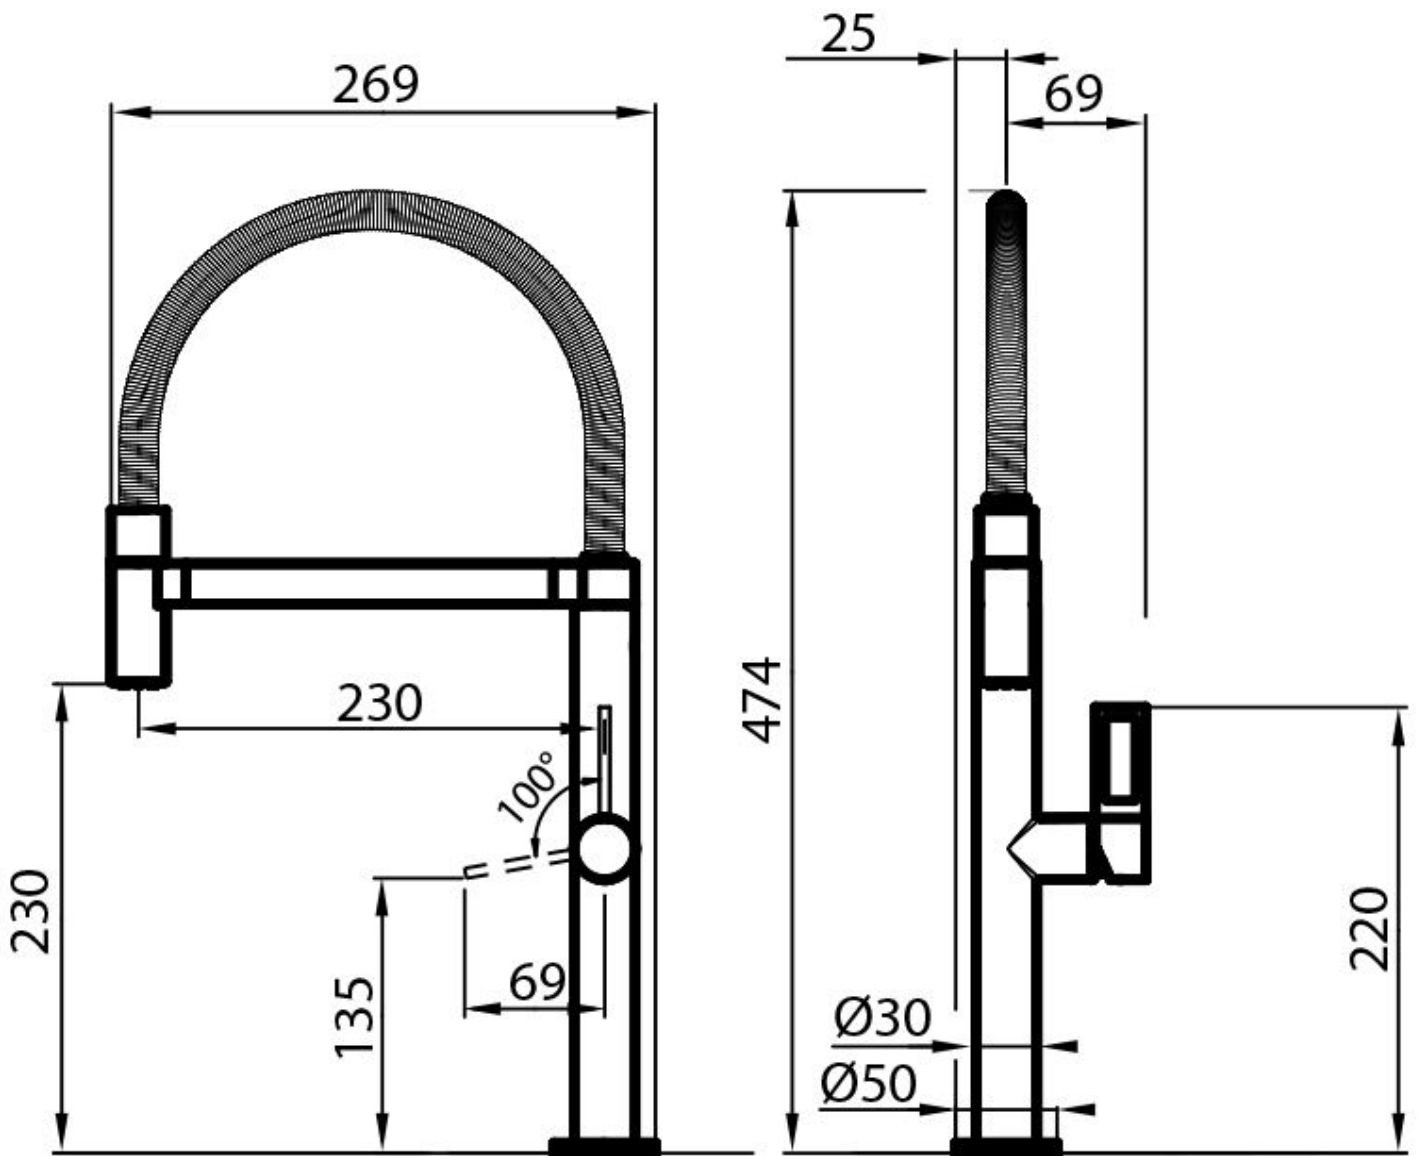

Mixer Tap Play

Mixer Taps

Code: 8487 000

DETAILS

Mixer type Single lever faucet with rotating barrel and flexible head.

Material Brass

Texture Chromed

Rotating angle 360°

Strengthening plate ø50mm

Cartridge With ceramic discs

Mixer hole ø35mm

Max worktop thickness 40mm

FEATURES

Rotating angle

All the taps have a wide angle of rotation. Some models even permit a full 360° rotation.

Strengthening plate

Foster's mixer taps are equipped with the strengthening plate that offers perfect stability on any sink.

TECHNICAL DATA

GALLERY