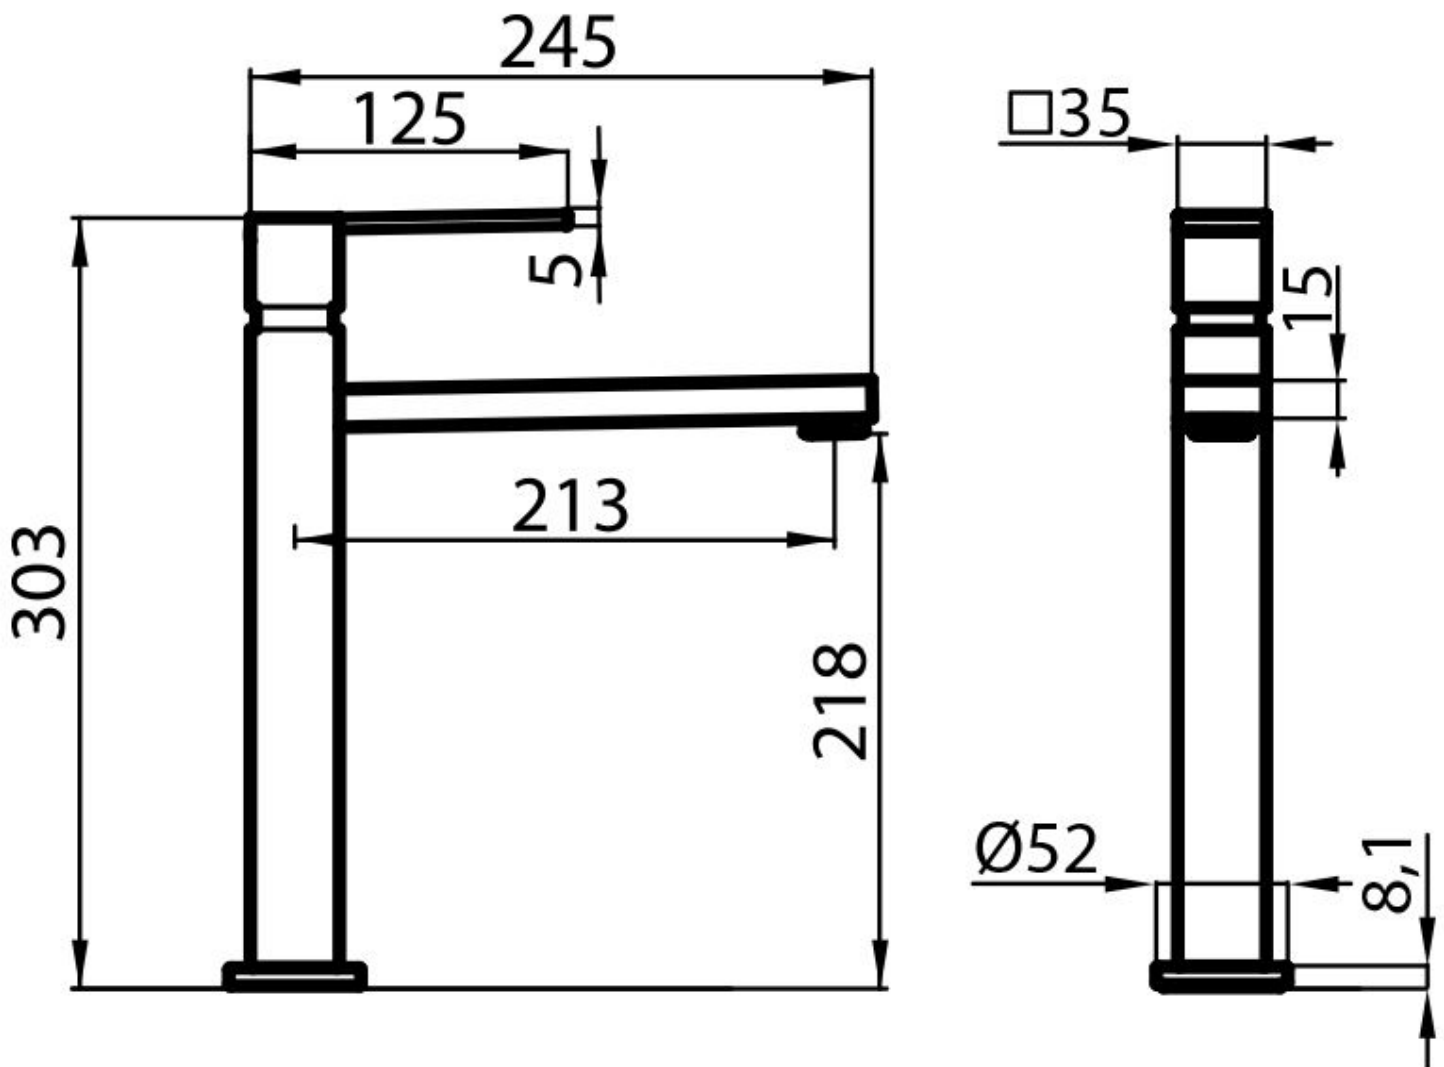

Mixer Tap Tre Alto

Mixer Taps

Code: 8468 000

DETAILS

Mixer type Single lever mixer tap with rotating barrel.

Material Brass

Texture Chromed

Rotating angle 120°

Strengthening plate ø52mm

Cartridge With ceramic discs

Mixer hole ø35mm

Max worktop thickness 40mm

FEATURES

120 ° rotation

Strengthening plate

Foster's mixer taps are equipped with the strengthening plate that offers perfect stability on any sink.

TECHNICAL DATA

GALLERY