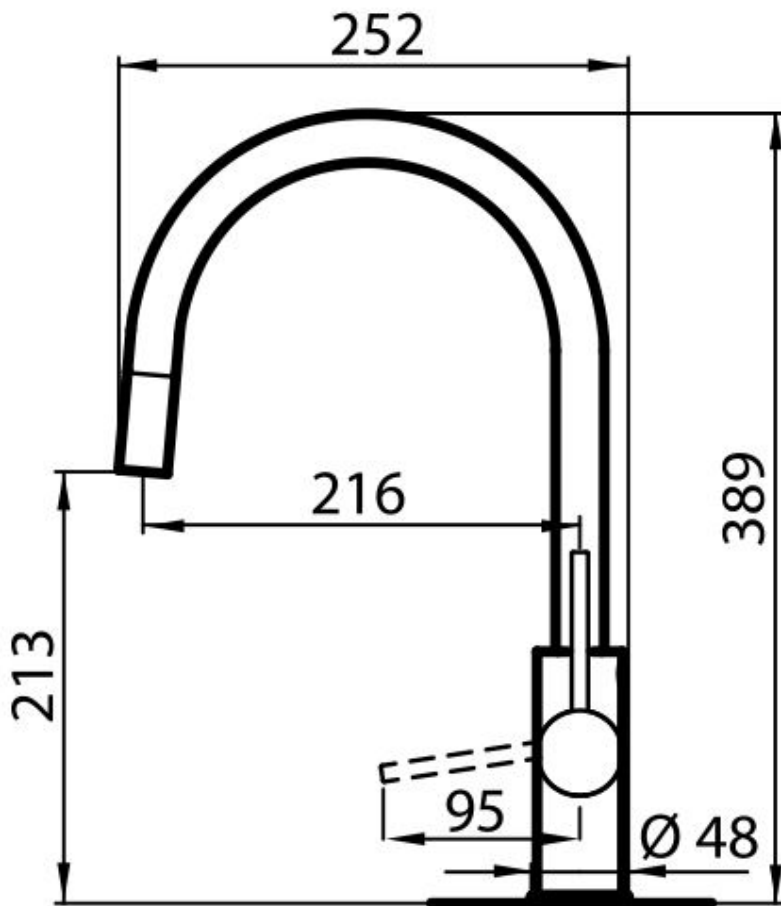

Mixer Tap Camillo satin

Mixer Taps

Code: 8467 100

DETAILS

Mixer type Single lever mixer tap with rotating barrel and extractable shower head.

Material Brass

Texture Satin

Rotating angle 170°

Strengthening plate ø48mm

Cartridge With ceramic discs

Mixer hole ø35mm

Max worktop thickness 40mm

FEATURES

170 ° rotation

Extractable head

The head of the tap is extractable, in order to easily reach any area of the sink.

Strengthening plate

Foster's mixer taps are equipped with the strengthening plate that offers perfect stability on any sink.

TECHNICAL DATA

GALLERY