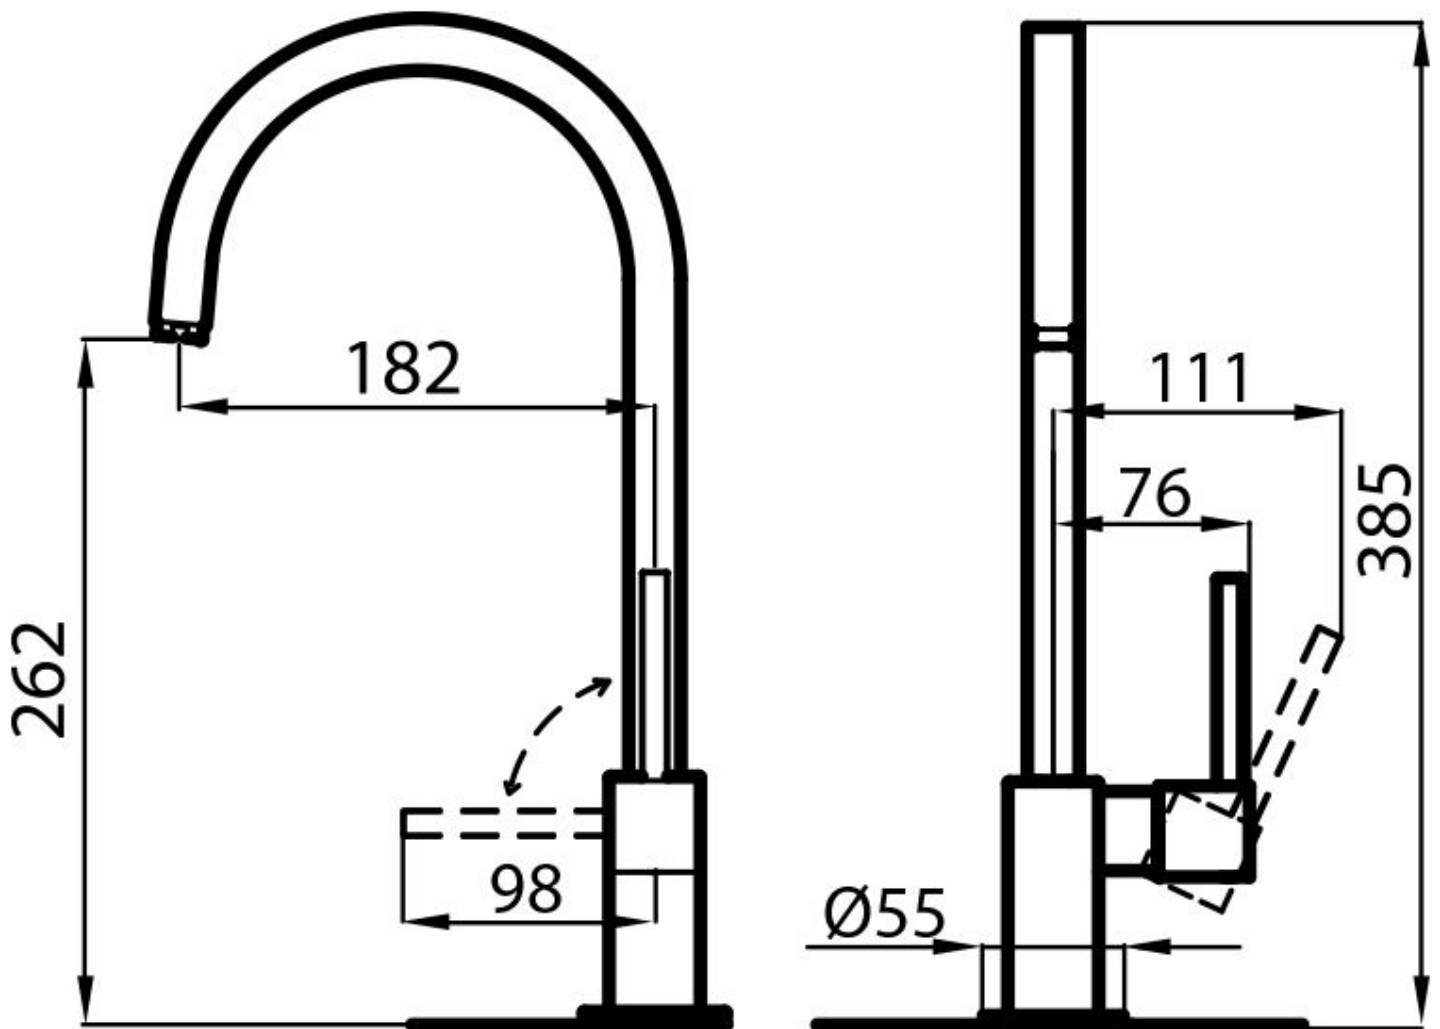

Rotating angle

All the taps have a wide angle of rotation. Some models even permit a full 360° rotation.

Strengthening plate

Foster's mixer taps are equipped with the strengthening plate that offers perfect stability on any sink.

TECHNICAL DATA