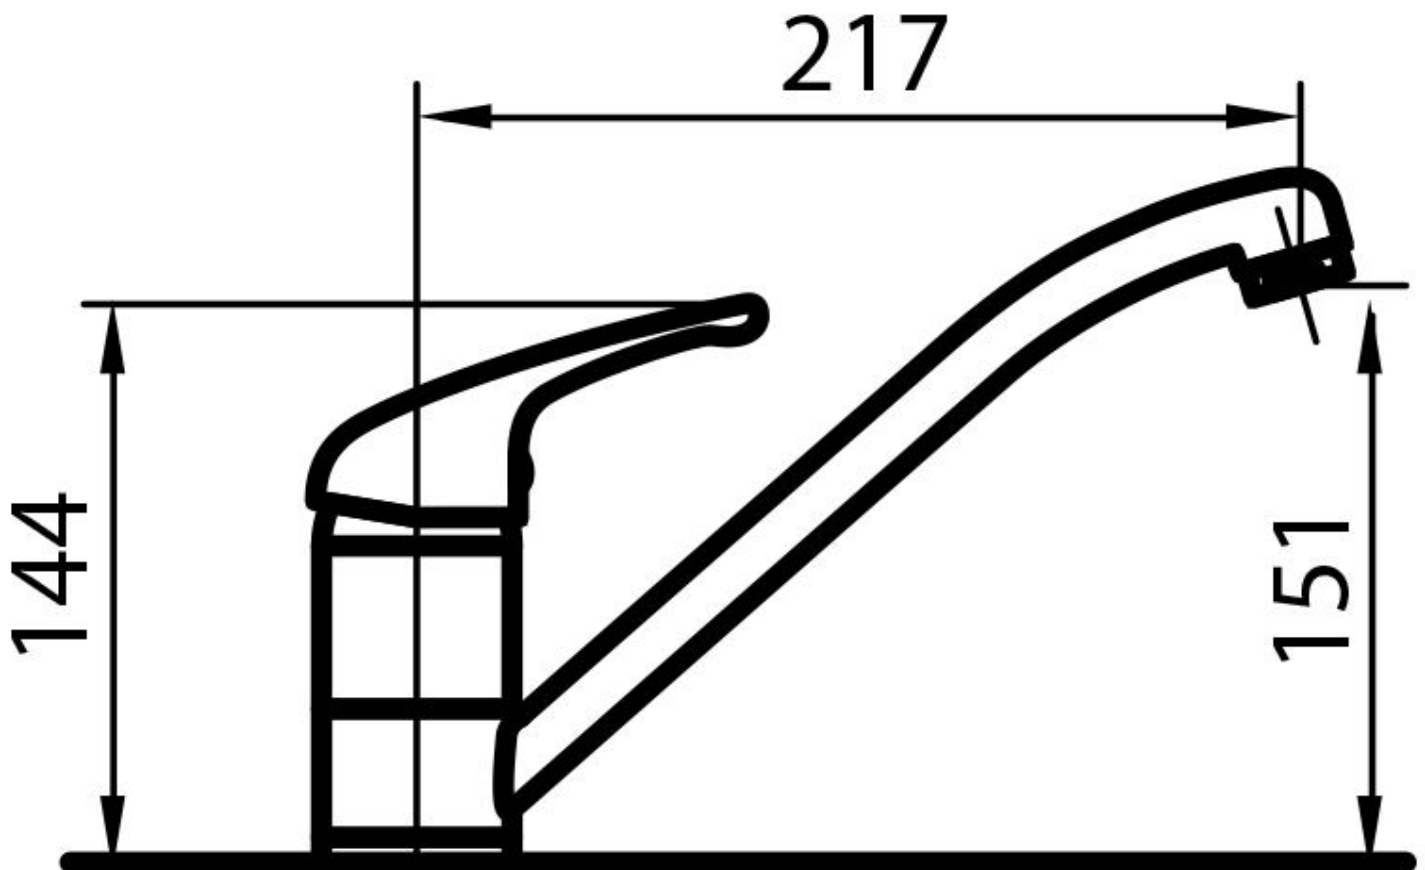

Rotating angle

All the taps have a wide angle of rotation. Some models even permit a full 360° rotation.

Strengthening plate

Foster's mixer taps are equipped with the strengthening plate that offers perfect stability on any sink.

TECHNICAL DATA