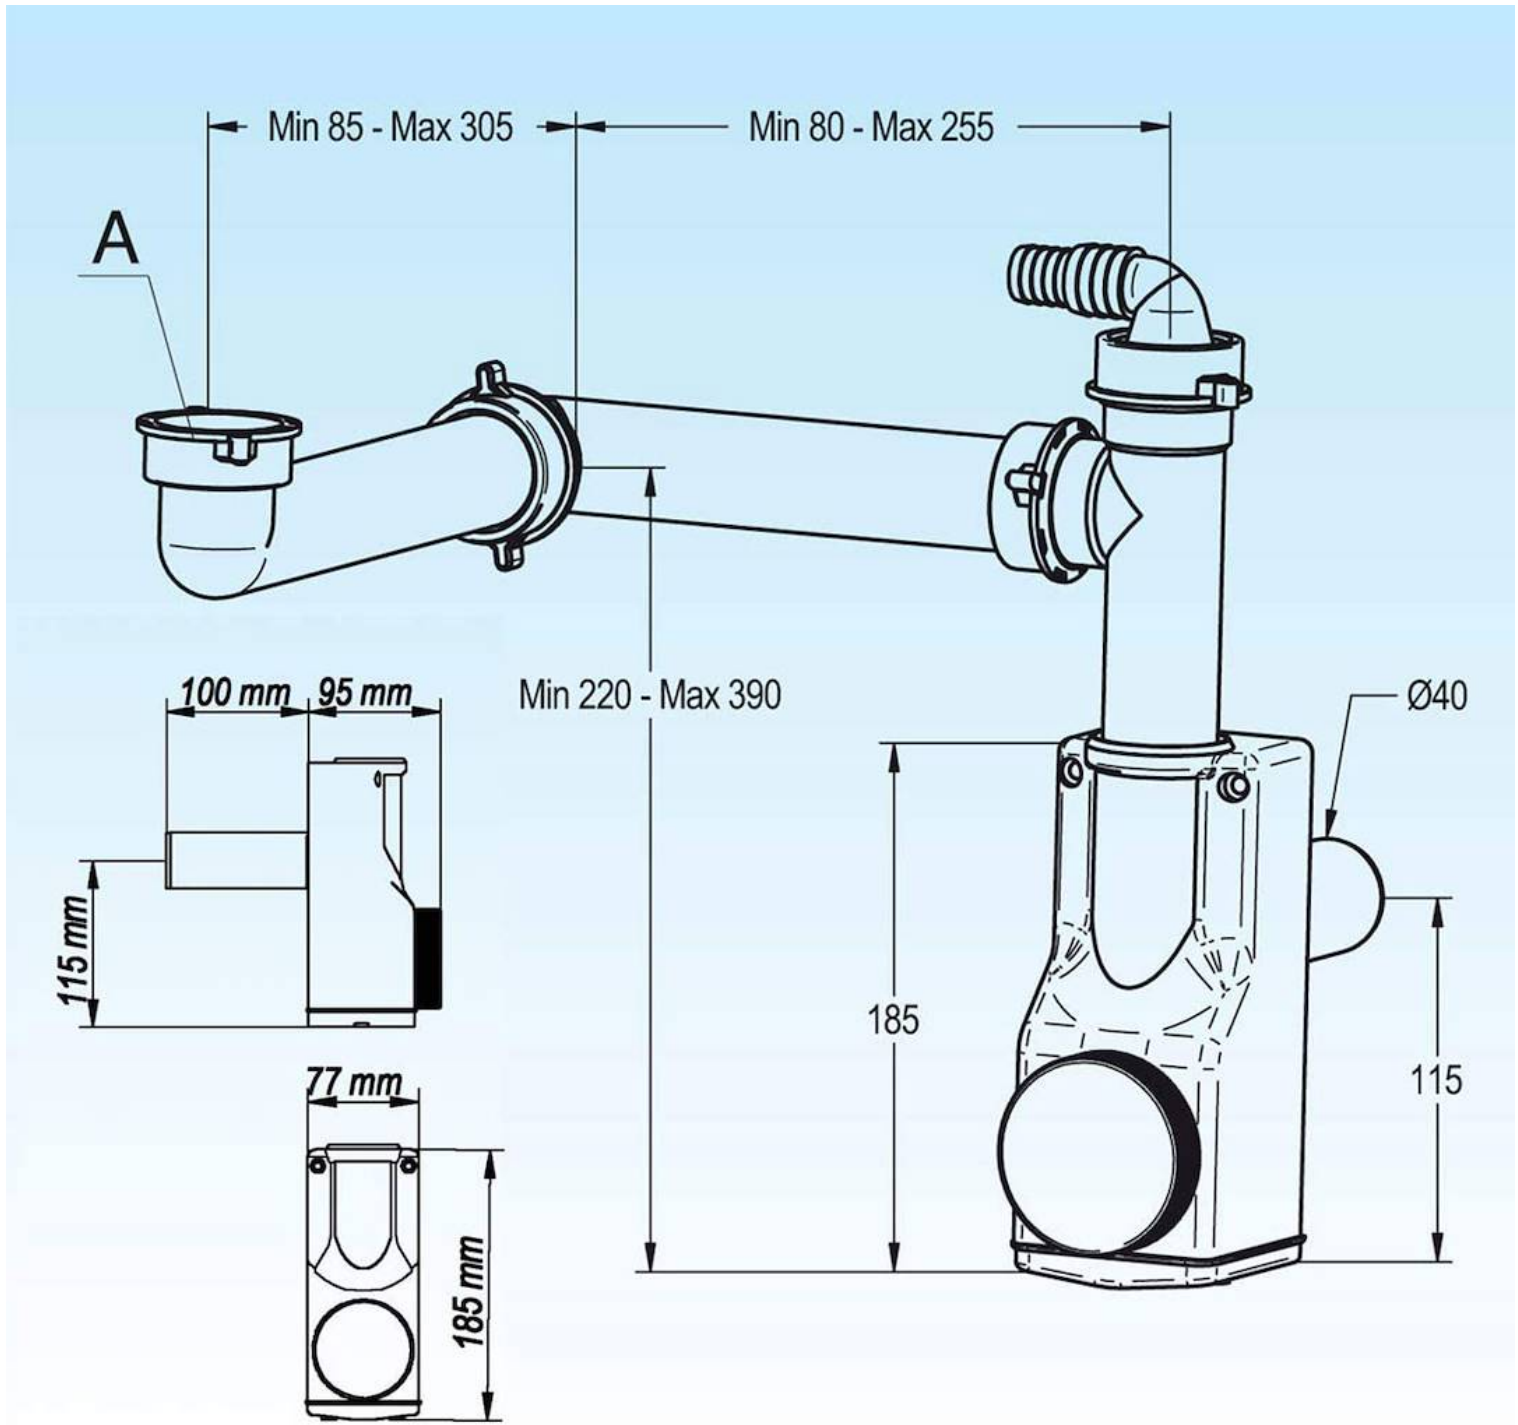

LIRA * 1-way inspectable siphon with dishwasher connection

Accessories e Complementi

Code: 8435 003

DETAILS

Sink accessories

Space-saving Lira Siphons

Notes:

Waste-fitting not supplied

TECHNICAL DATA

GALLERY