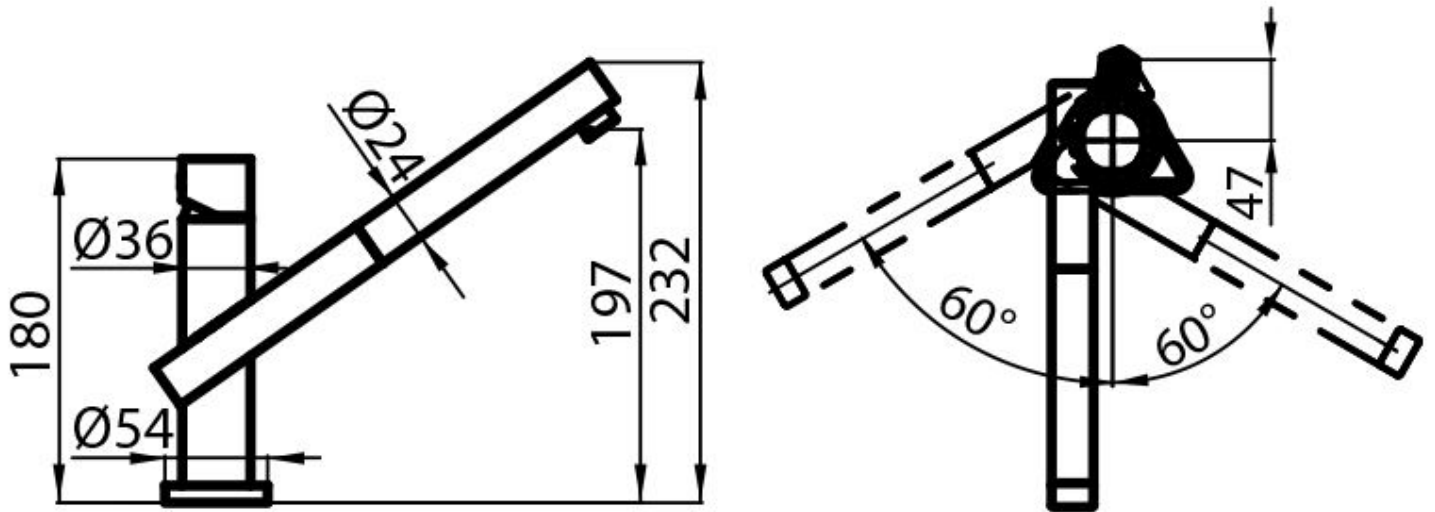

Mixer Tap Twix Plus

Mixer Taps

Code: 8427 020

DETAILS

Mixer type Single lever mixer tap with rotating barrel and extractable shower head.

Material Brass

Texture Chromed

Rotating angle 120°

Strengthening plate ø54mm

Cartridge With ceramic discs

Mixer hole ø35mm

Max worktop thickness 50mm

FEATURES

120 ° rotation

Extractable head

The head of the tap is extractable, in order to easily reach any area of the sink.

Strengthening plate

Foster's mixer taps are equipped with the strengthening plate that offers perfect stability on any sink.

TECHNICAL DATA

GALLERY