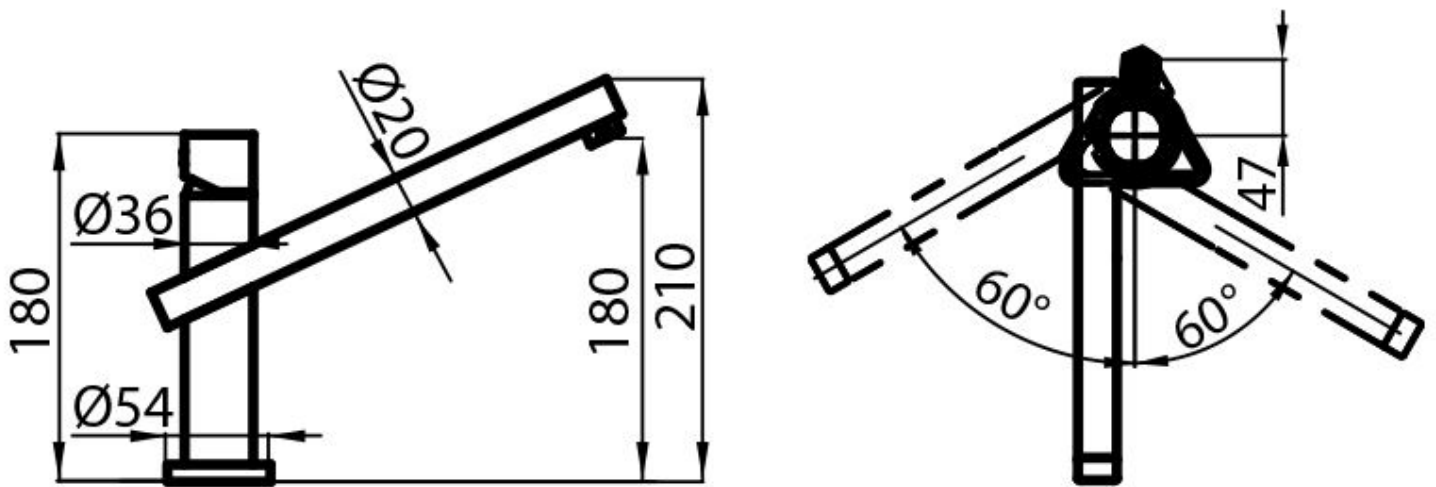

120 ° rotation

Strengthening plate

Foster's mixer taps are equipped with the strengthening plate that offers perfect stability on any sink.

TECHNICAL DATA