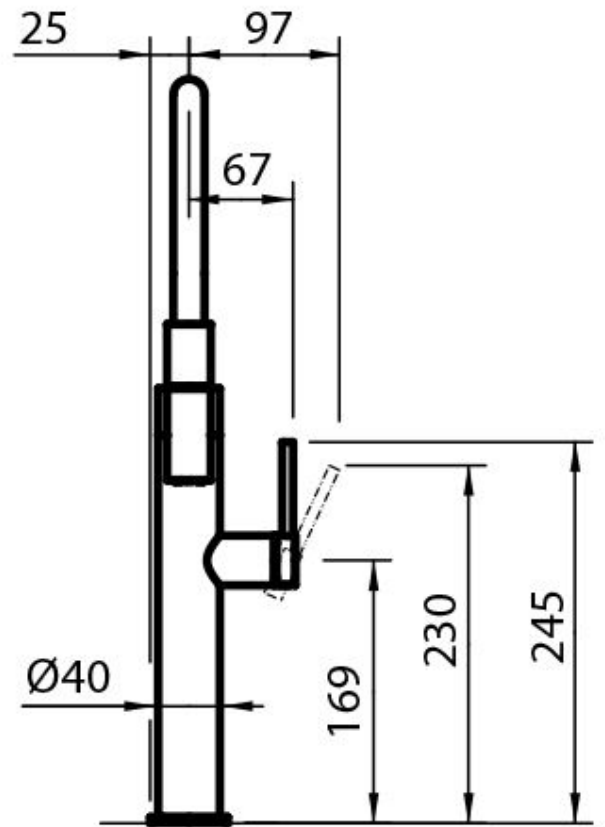

Mixer Tap Skin Gold

Mixer Taps

Code: 8424 859

DETAILS

Mixer type Single lever faucet with rotating barrel and flexible head.

Coloring Gold

Finish PVD

Material Stainless steel AISI 316

Texture Satin

Rotating angle 360°

Strengthening plate ø50 mm

Cartridge With ceramic discs

Mixer hole ø35 mm

Aesthetics parts AISI 316 steel aesthetic parts with PVD treatment

Max worktop thickness 40mm

FEATURES

Rotating angle All the taps have a wide angle of rotation. Some models even permit a full 360° rotation.

Strengthening plate Foster's mixer taps are equipped with the strengthening plate that offers perfect stability on any sink.

TECHNICAL DATA

GALLERY