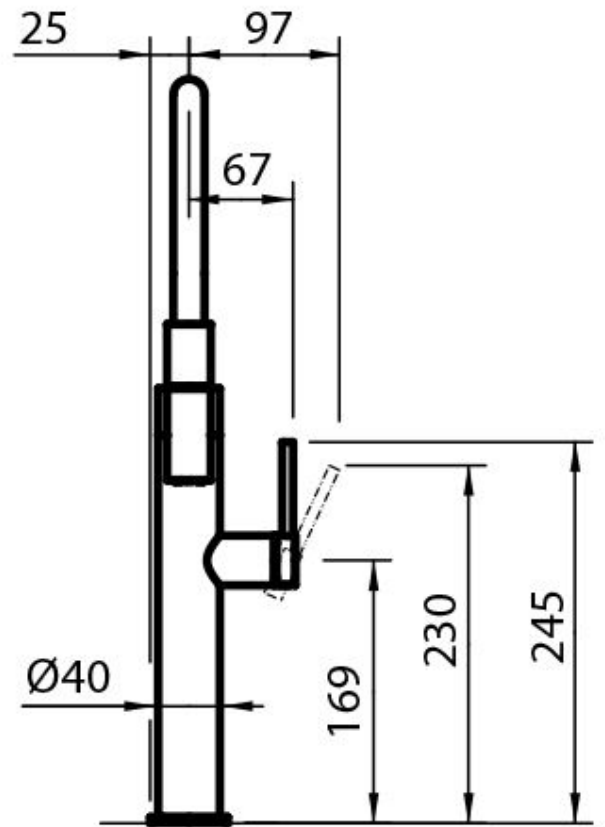

Miscelatore Skin Sunset

Mixer Taps

Code: 8424 851

DETAILS

Mixer type Single lever faucet with rotating barrel and flexible head.

Coloring Sunset

Finish PVD

Material Stainless steel AISI 316

Texture Satin

Rotating angle 360°

Strengthening plate ø50 mm

Cartridge With ceramic discs

Mixer hole ø35 mm

Aesthetics parts AISI 316 steel aesthetic parts with PVD treatment

Max worktop thickness 40mm

Notes: Sunset PVD features an iridescent, shimmering colouring that creates shades ranging from blue to purple, like the most vibrant sunsets.

FEATURES

Rotating angle All the taps have a wide angle of rotation. Some models even permit a full 360° rotation.

Strengthening plate Foster's mixer taps are equipped with the strengthening plate that offers perfect stability on any sink.

TECHNICAL DATA

GALLERY