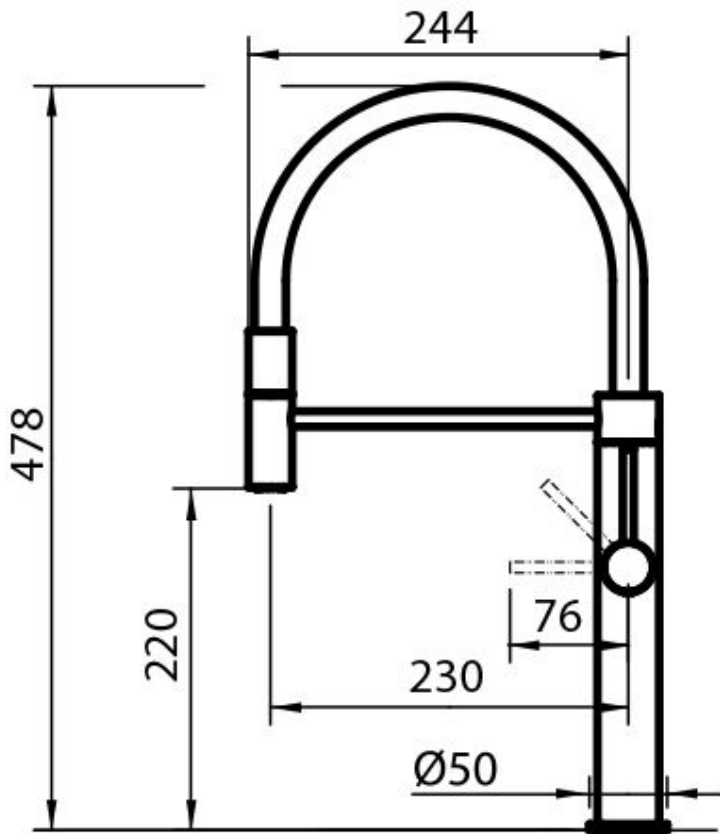

TECHNICAL DATA