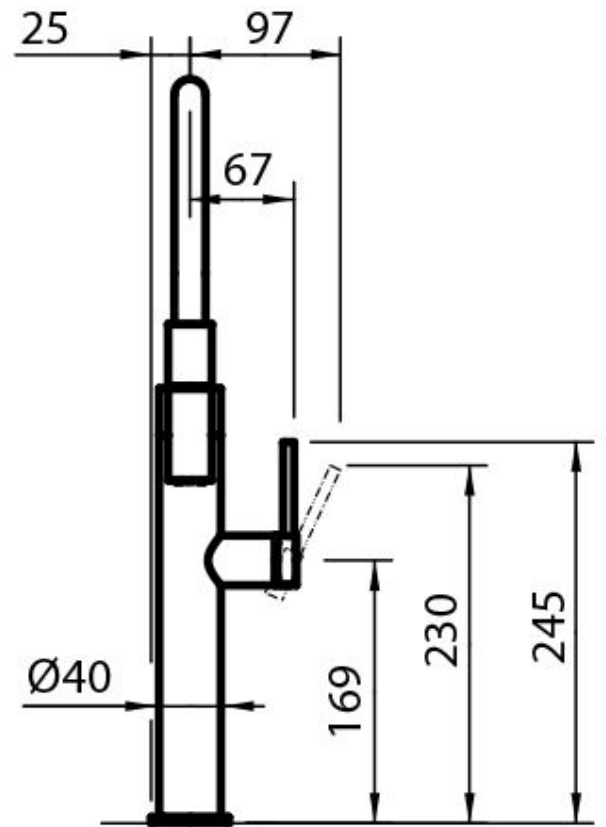

Mixer Tap Skin Gold

Mixer Taps

Code: 8424 859

DETAILS

Mixer type Single lever faucet with rotating barrel and flexible head.

Coloring Gold

Finish PVD

Material Stainless steel AISI 316

Texture Satin

Rotating angle 360°

Strengthening plate ø50mm

Cartridge With ceramic discs

Mixer hole ø35mm

Aesthetics parts AISI 316 steel aesthetic parts with PVD treatment

Max worktop thickness 40mm

FEATURES

Rotating angle All the taps have a wide angle of rotation. Some models even permit a full 360° rotation.

Strengthening plate Foster's mixer taps are equipped with the strengthening plate that offers perfect stability on any sink.

TECHNICAL DATA

GALLERY