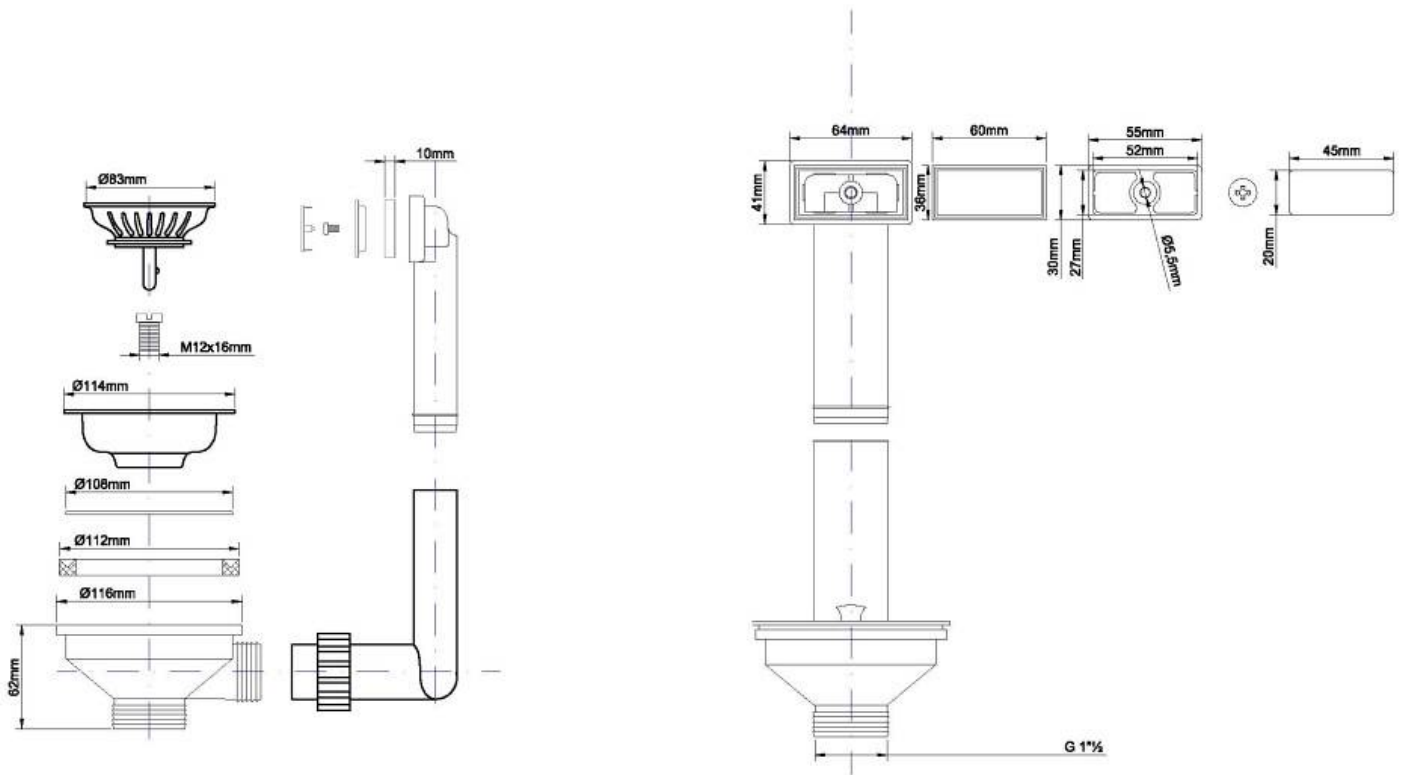

waste fitting 3,5 with perimetral overflow Copper

Accessories e Complements

Code: 8403 312

DETAILS

Coloring Copper

Finish PVD

Sink accessories Waste fitting

TECHNICAL DATA